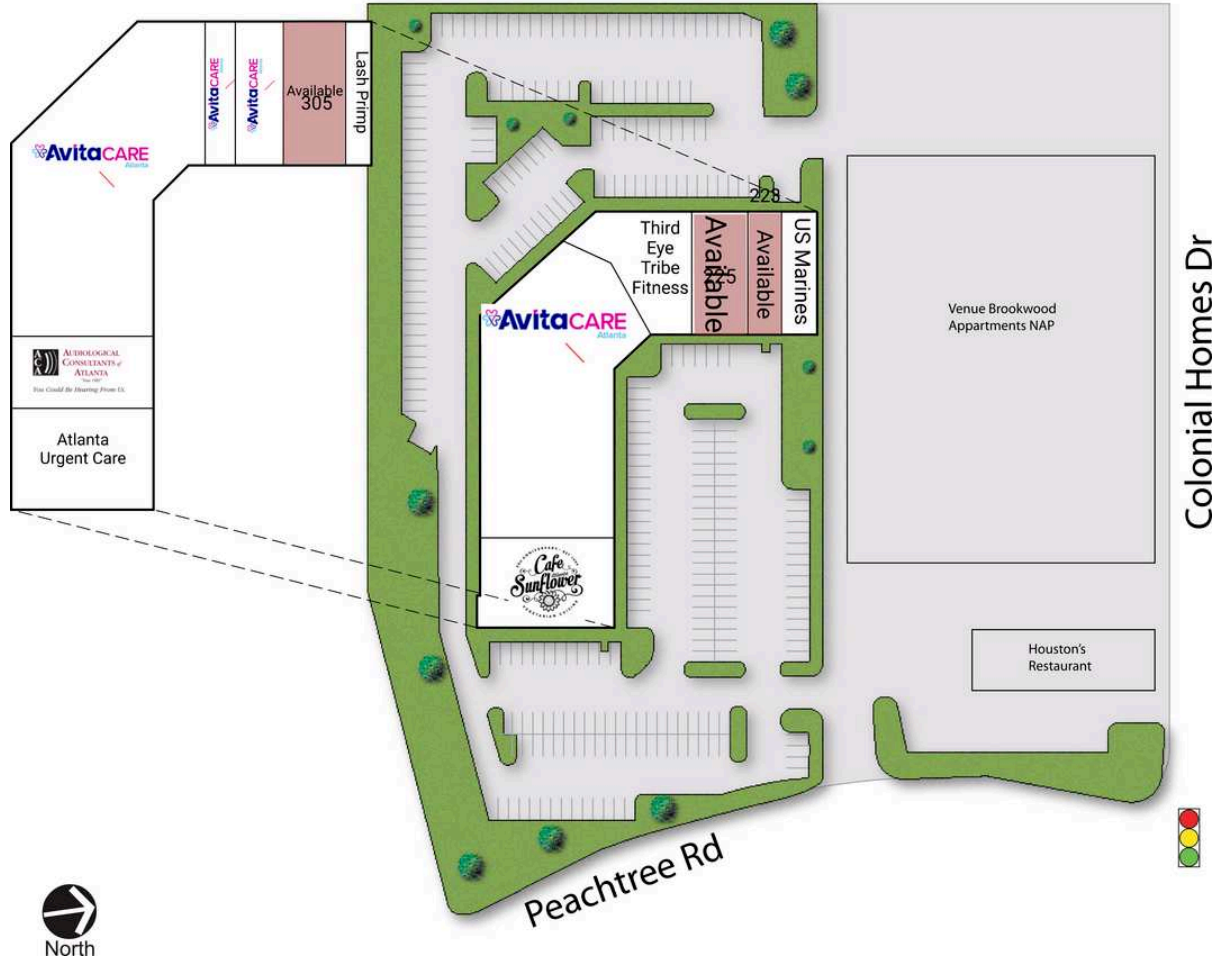

Brookwood Square

220 US Marines	1,391 SF	305 AVAILABLE	1,592 SF
223 AVAILABLE	1,122 SF	310 AvitaCare Atlanta	2,036 SF
225 AVAILABLE	2,328 SF	315 AvitaCare Atlanta	1,025 SF
230 Third Eye Tribe Fitness	3,617 SF	340 AvitaCare Atlanta	
232 AvitaCare Atlanta	23,946 SF	350 Audiological Consultants	2,221 SF
290 Cafe Sunflower	3,595 SF	360 Atlanta Urgent Care	3,161 SF
301 Lash Primp	591 SF		