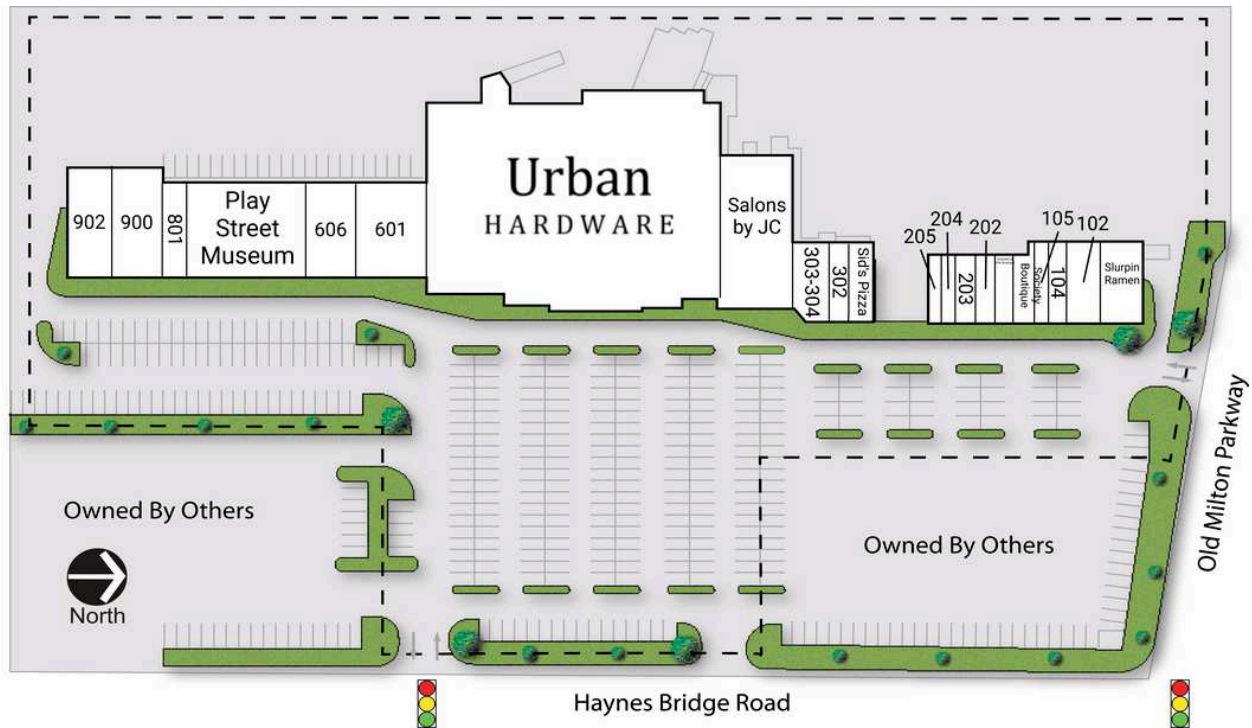

Alpharetta Crossing

101 Slurpin Ramen	1,750 SF	302 Hair Fitness	1,050 SF
102 Bagel Boys	1,750 SF	303-304 Rogers Florist	2,050 SF
104 Hibachi Express	1,050 SF	401 Salons by JC	8,640 SF
105 Society Boutique	1,050 SF	501 Urban Hardware	44,664 SF
106 Society Boutique	1,050 SF	601 Kid to Kid	4,800 SF
201 Gussied Up Pet Boutique	900 SF	606 Coast Dental	3,200 SF
202 Alteration Shoe Repair	900 SF	701-702 Play Street Museum	2,800 SF
203 Andrey's Barber Shop	900 SF	703-704 AVAILABLE	3,600 SF
204 Chau's Tailor	900 SF	801 Painting with a Twist	3,200 SF
205 The UPS Store	1,500 SF	900 Dance Harmony	4,000 SF
301 Sid's Pizza	1,750 SF	902 Southern Cooking	4,000 SF