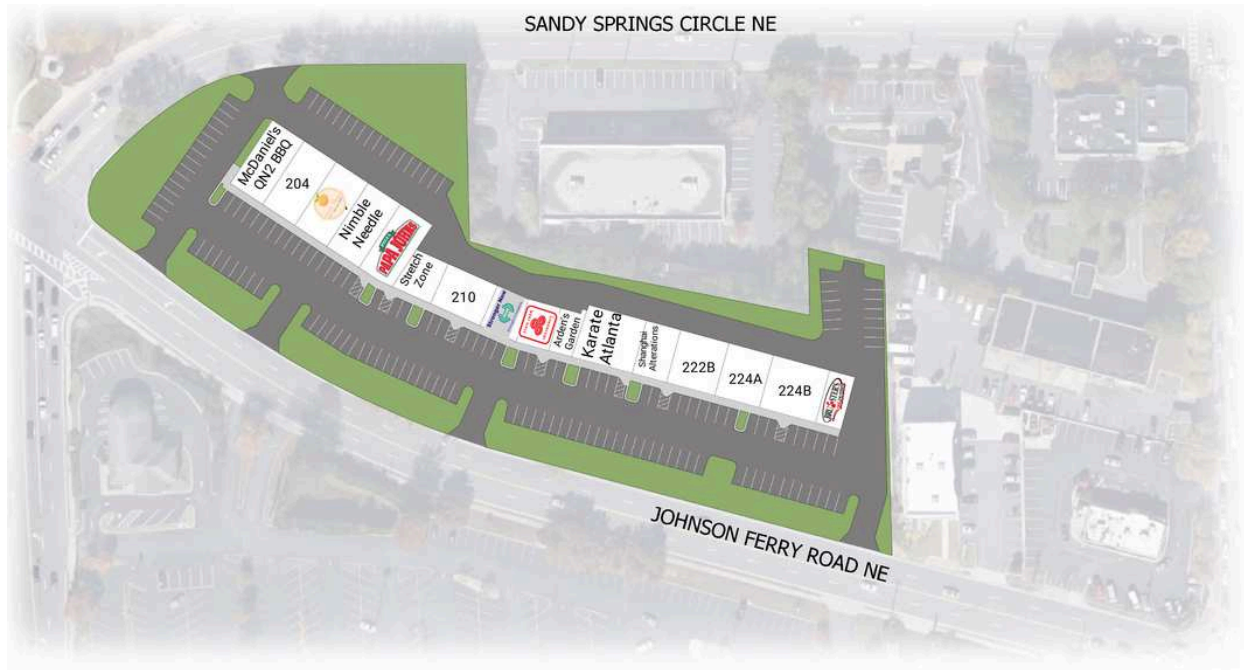

# The Springs

200 McDaniel's QN2 BBQ	4,500 SF	216 State Farm	1,200 SF
204 Haint Blue Salon	1,800 SF	218 Arden's Garden	1,200 SF
206A Sweet Peach	1,630 SF	220 Karate Atlanta	3,250 SF
206B Nimble Needle	2,370 SF	222A Shanghai Alterations	2,100 SF
206C Papa John's Pizza	1,750 SF	222B Dr. Johnston Orthodontist	1,900 SF
208 Stretch Zone	1,500 SF	224A L&D Nails	1,250 SF
210 Carriage Cleaners	2,400 SF	224B Team Rehab	3,000 SF
214 Stronger Now Gym	1,250 SF	226 Bruster's Real Ice Cream	1,500 SF