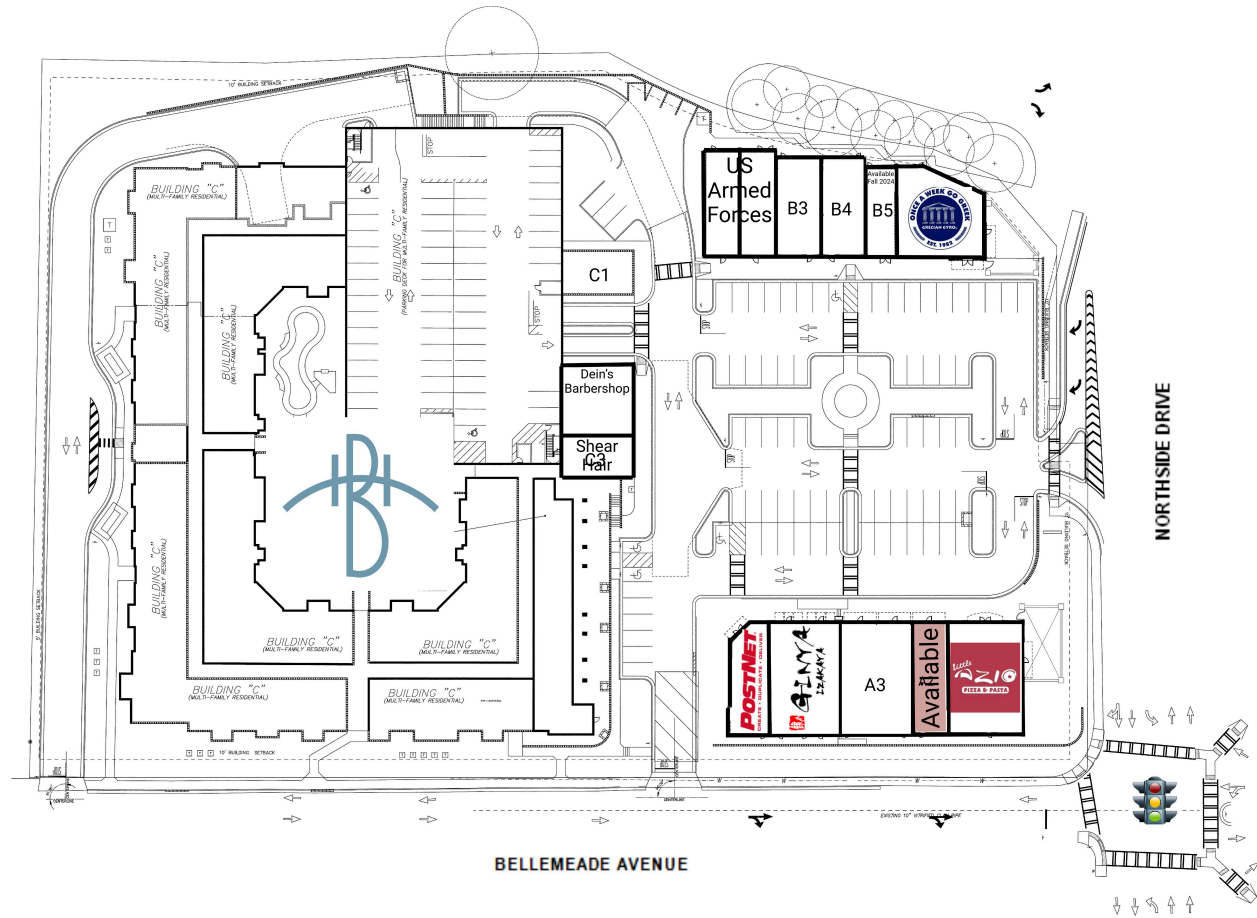

Berkeley Heights Retail

A1 Little Azio	2,906 SF	B4 Lacquer Nail Bar	1,371 SF
A2 AVAILABLE	900 SF	B5 Available Fall 2024	817 SF
A3 Back to Basics	2,423 SF	B6 Grecian Gyro	2,308 SF
A5 Ginya Izakaya	2,537 SF	C1 Allstate	699 SF
A7 Postnet	1,328 SF	C2 Dein's Barbershop	1,414 SF
B1 - B2 US Armed Forces	2,340 SF	C3 Shear Hair	939 SF
B3 Specialty Engraving	1,371 SF		