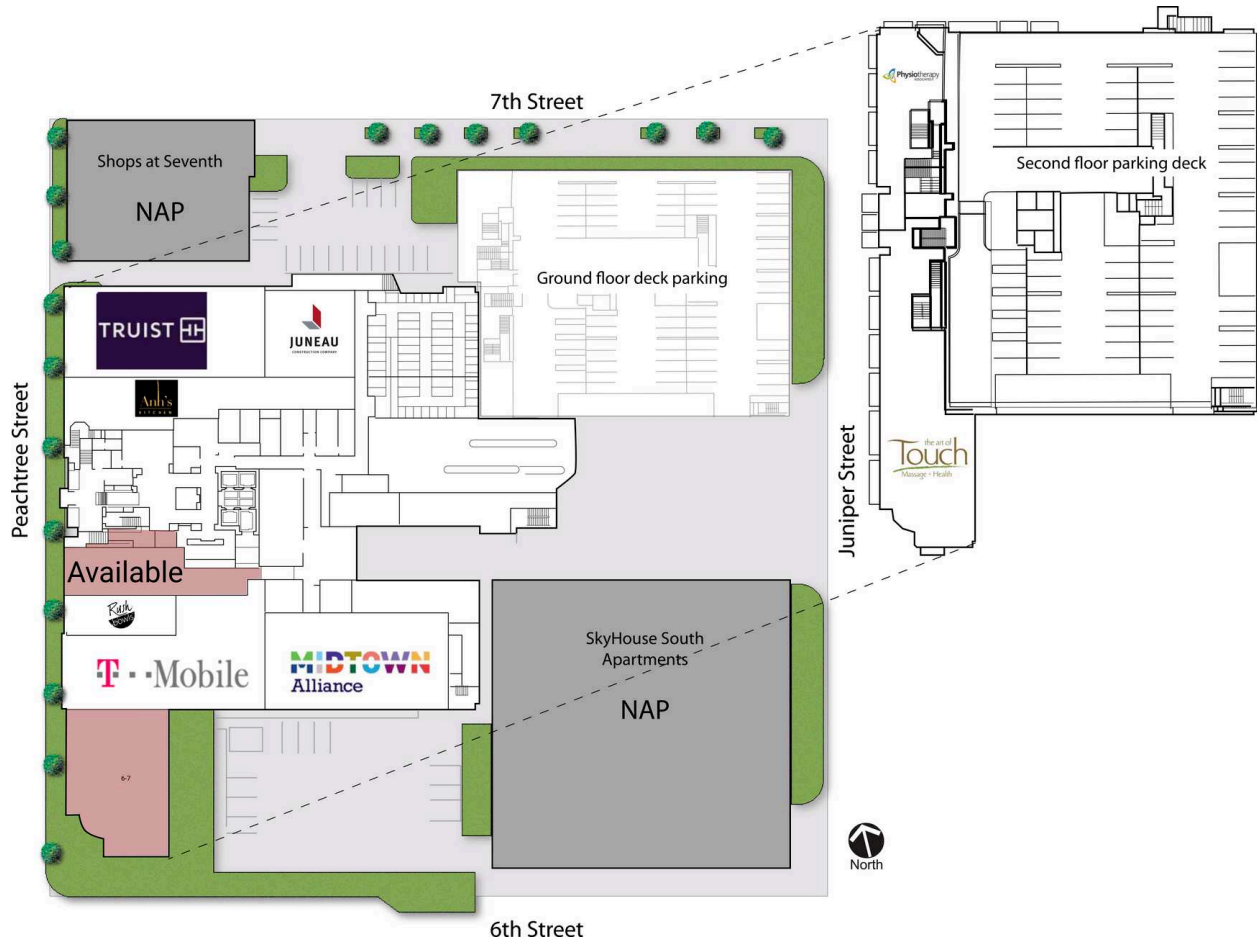

Shops at Viewpoint

I Physiotherapy Associates	2,230 SF	3 AVAILABLE	1,290 SF
J The Art of Touch Massage	6,587 SF	4 Rush Bowls	904 SF
1a Truist	3,402 SF	5 T-Mobile	3,972 SF
1b Juneau Construction	1,449 SF	6-7 AVAILABLE	3,535 SF
2 Anh's Kitchen	2,553 SF	8 Midtown Alliance	2,996 SF