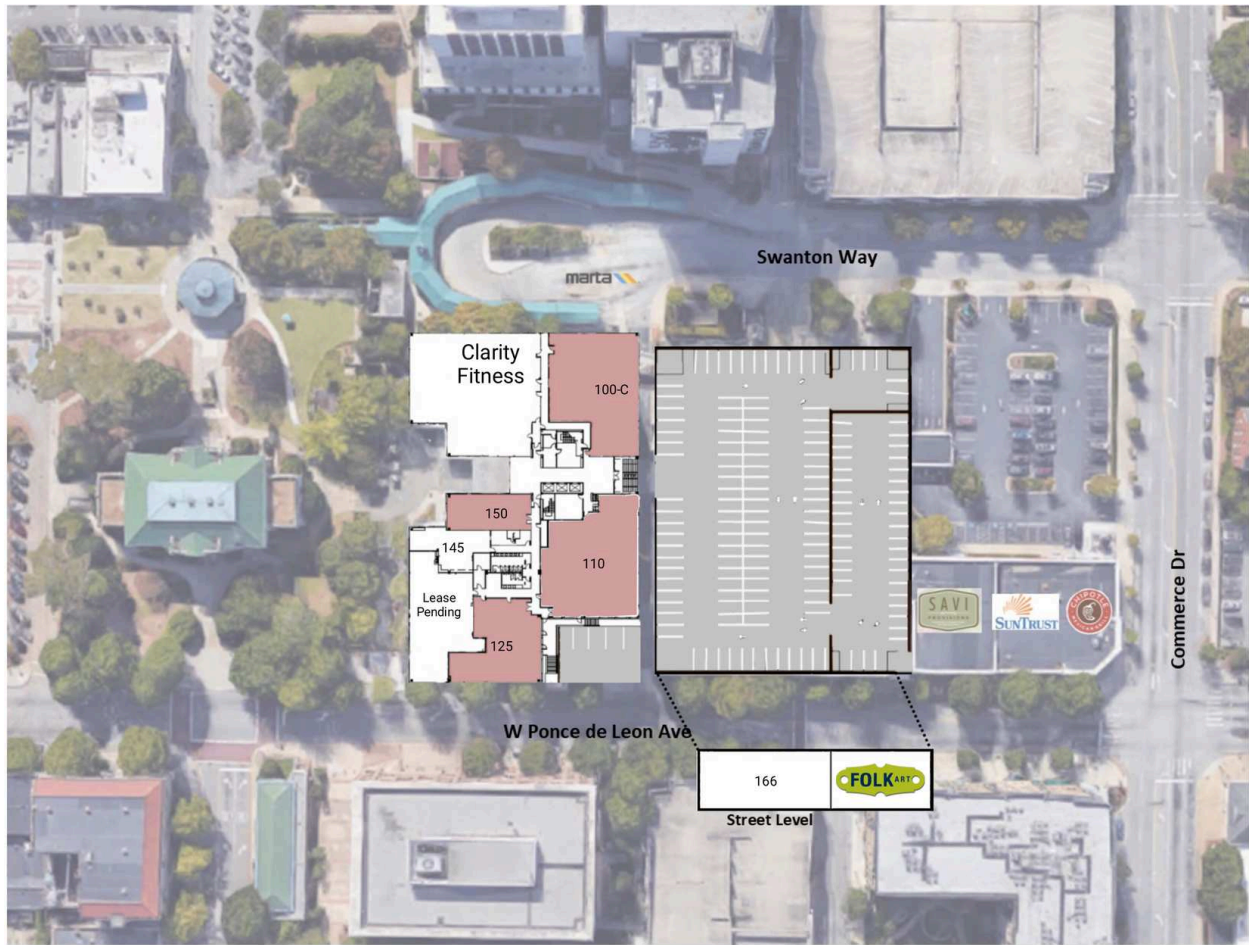

West Court Square

100 A - B Clarity Fitness	6,763 SF	145 Newsstand	1,804 SF
100-C AVAILABLE	6,091 SF	150 AVAILABLE	1,690 SF
110 AVAILABLE	5,559 SF	166 Emory Healthcare	5,446 SF
125 AVAILABLE	2,451 SF	174 Folk Art	3,070 SF
130 - 140 Lease Pending	3,779 SF		