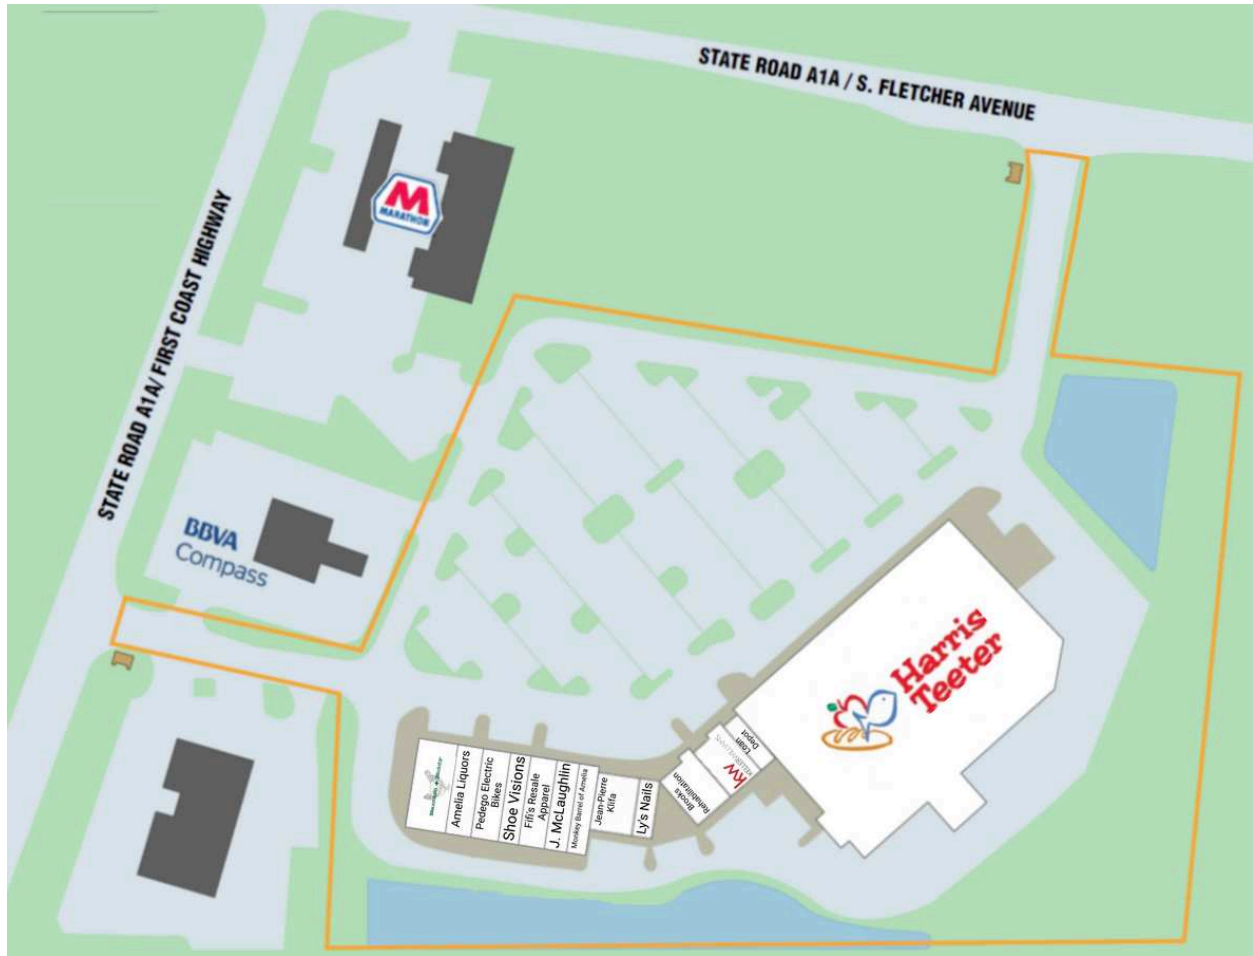

Amelia Market

10-50 Harris Teeter	53,000 SF	420 J. McLaughlin	1,576 SF
60 Loan Depot	1,200 SF	430 Fifi's Resale Apparel	2,071 SF
70-80 Keller Williams	2,848 SF	440 Shoe Visions	1,576 SF
90 Brooks Rehabilitation	1,840 SF	450 Pedego Electric Bikes	1,970 SF
100 Ly's Nails	1,200 SF	460 Amelia Liquors	1,576 SF
110 Jean-Pierre Klifa	2,400 SF	470 Bantam & Bidy	2,443 SF
410 Monkey Barrel of Amelia	1,576 SF		