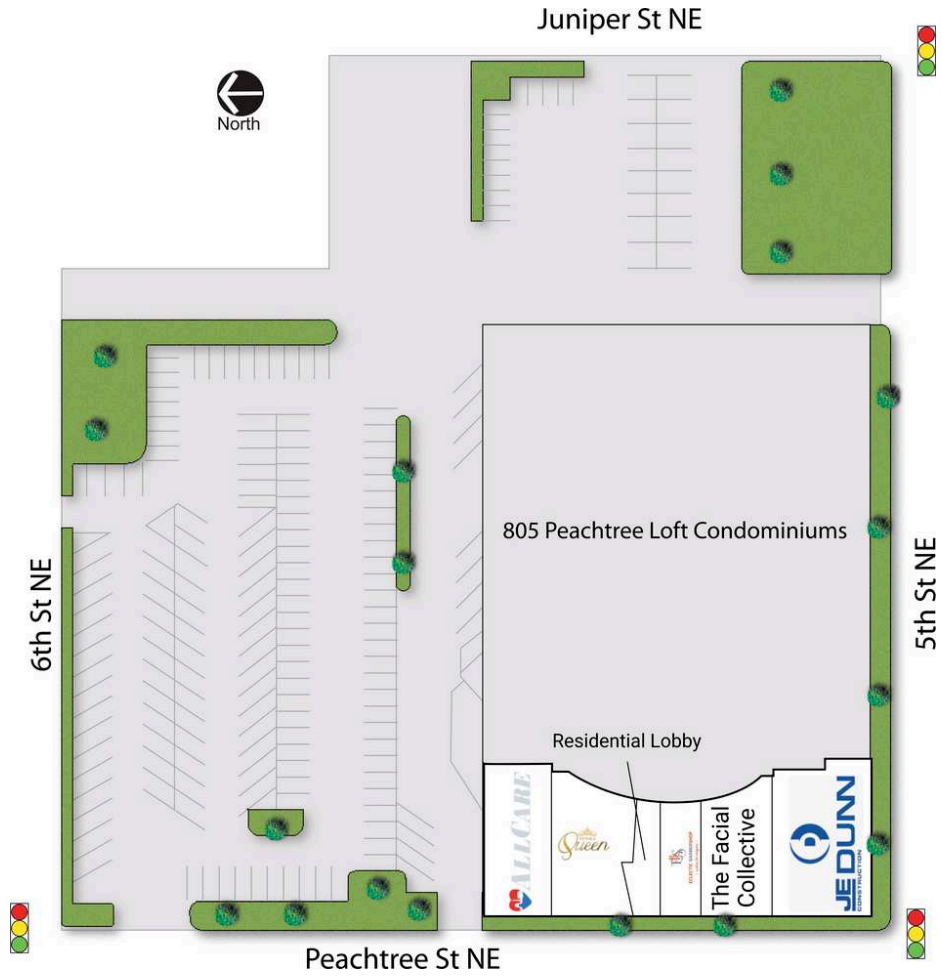

# 805 Peachtree

A AllCare Family Medicine + Urgent Care	1,812 SF	D Eclectic Barbershop	937 SF
B Fit For A Queen	4,477 SF	E The Facial Collective	2,148 SF
C Residential Lobby		F JE Dunn	3,358 SF