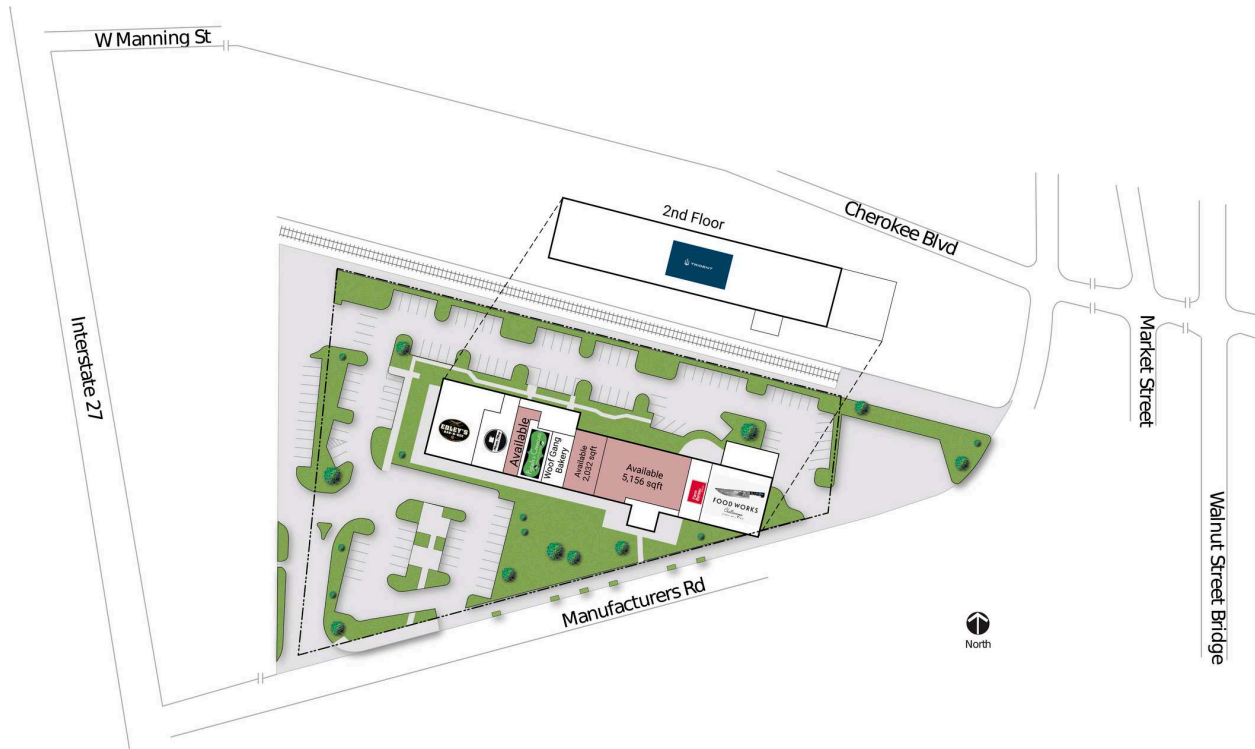

Signal Mill

100 Food Works	9,290 SF	107 Pigtails & Crewcuts	1,400 SF
101 Farm Bureau	1,441 SF	108 AVAILABLE	1,266 SF
103 AVAILABLE	5,156 SF	109 Mean Mug Coffeehouse	2,284 SF
105 AVAILABLE	2,032 SF	110 Edley's BBQ	3,862 SF
106 Wool Gang Bakery	1,365 SF	200 Trident Transportation	16,668 SF