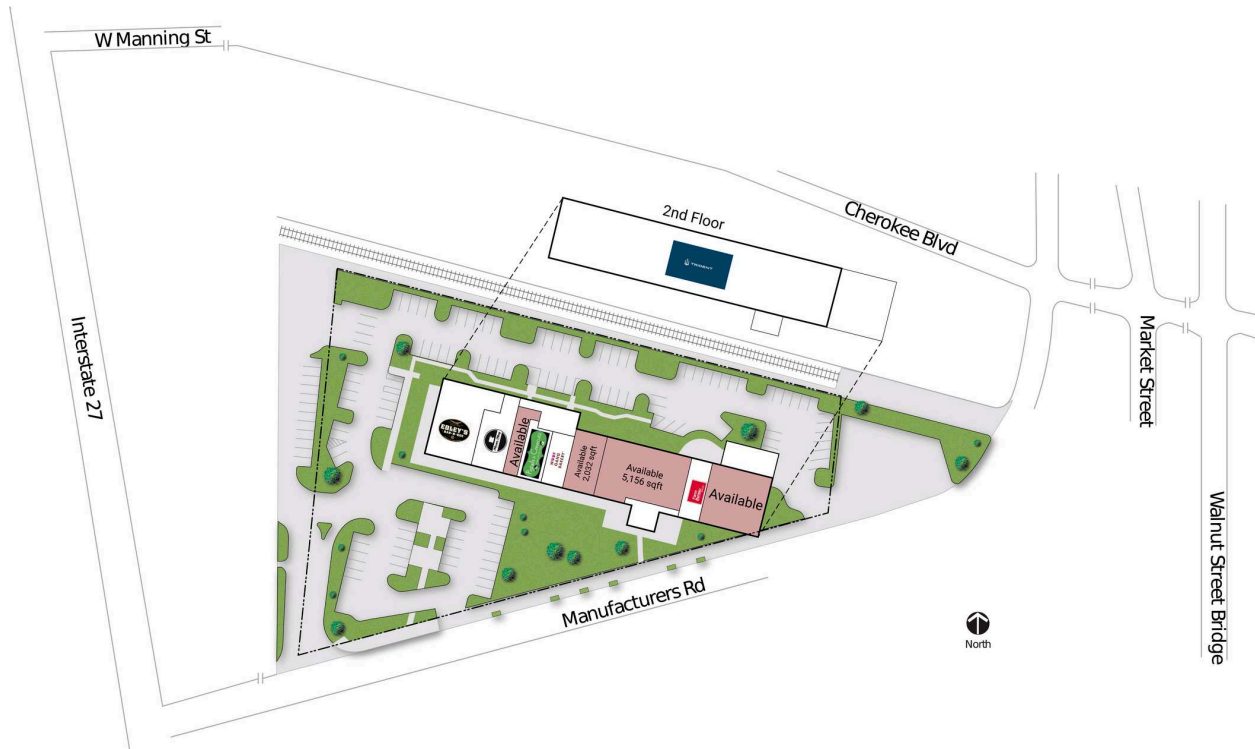

Signal Mill

100 AVAILABLE	7,017 SF	107 Pigtails & Crewcuts	1,400 SF
101 Farm Bureau	1,441 SF	108 AVAILABLE	1,266 SF
103 AVAILABLE	5,156 SF	109 Mean Mug Coffeehouse	2,284 SF
105 AVAILABLE	2,032 SF	110 Edley's BBQ	3,862 SF
106 Woof Gang Bakery	1,365 SF	200 Trident Transportation	16,668 SF