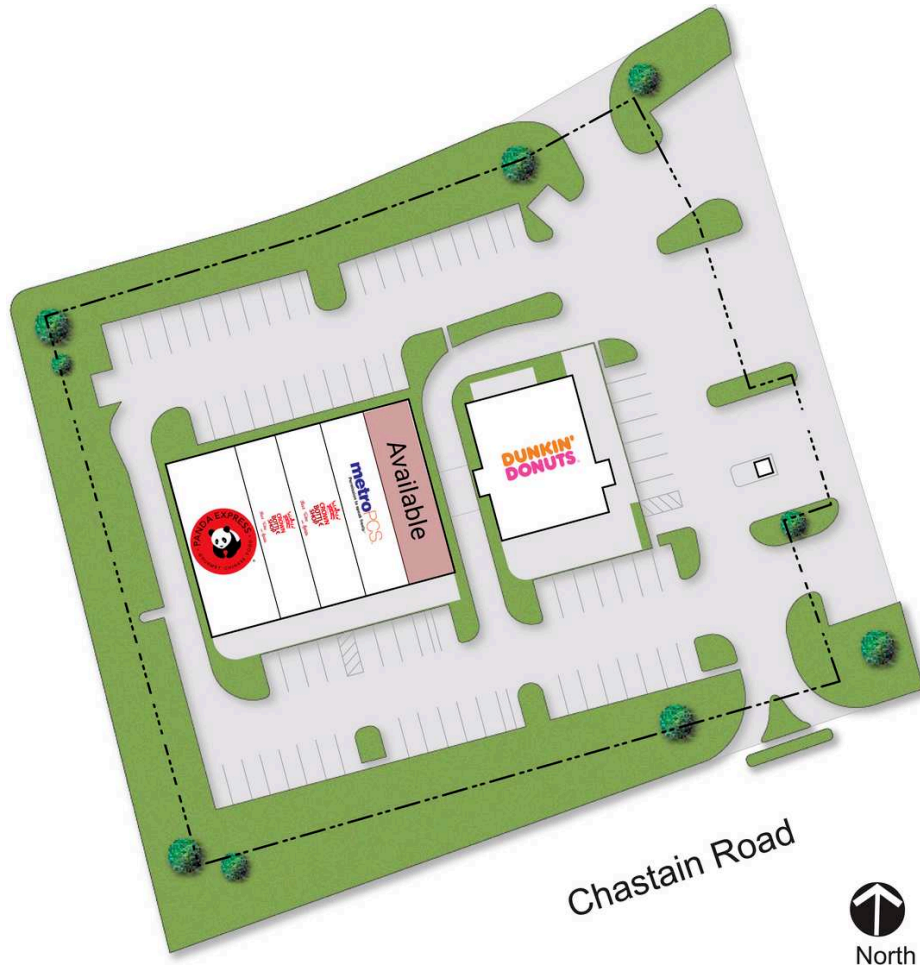

# Town Park

101 Panda Express	2,400 SF	105 Crown Bottle Shop	1,600 SF
102 Dunkin Donuts	3,446 SF	107 Metro PCS	1,600 SF
103 Crown Bottle Shop	1,600 SF	<b>109 AVAILABLE</b>	1,600 SF