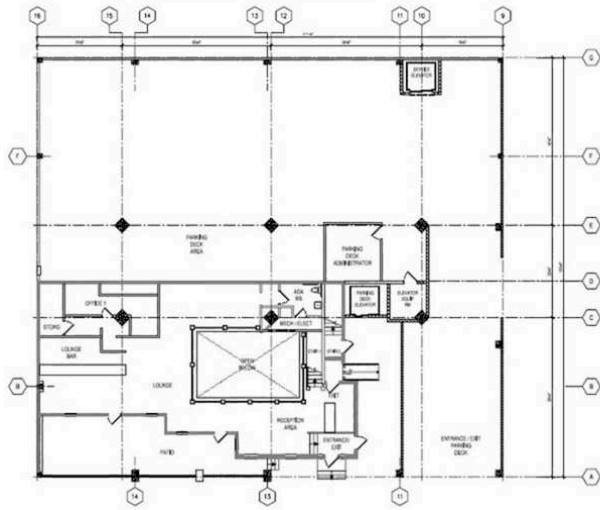

218 Peachtree Street

UPPER LEVEL FLOOR LAYOUT
3,028 SF

GROUND FLOOR LAYOUT
8,877 SF