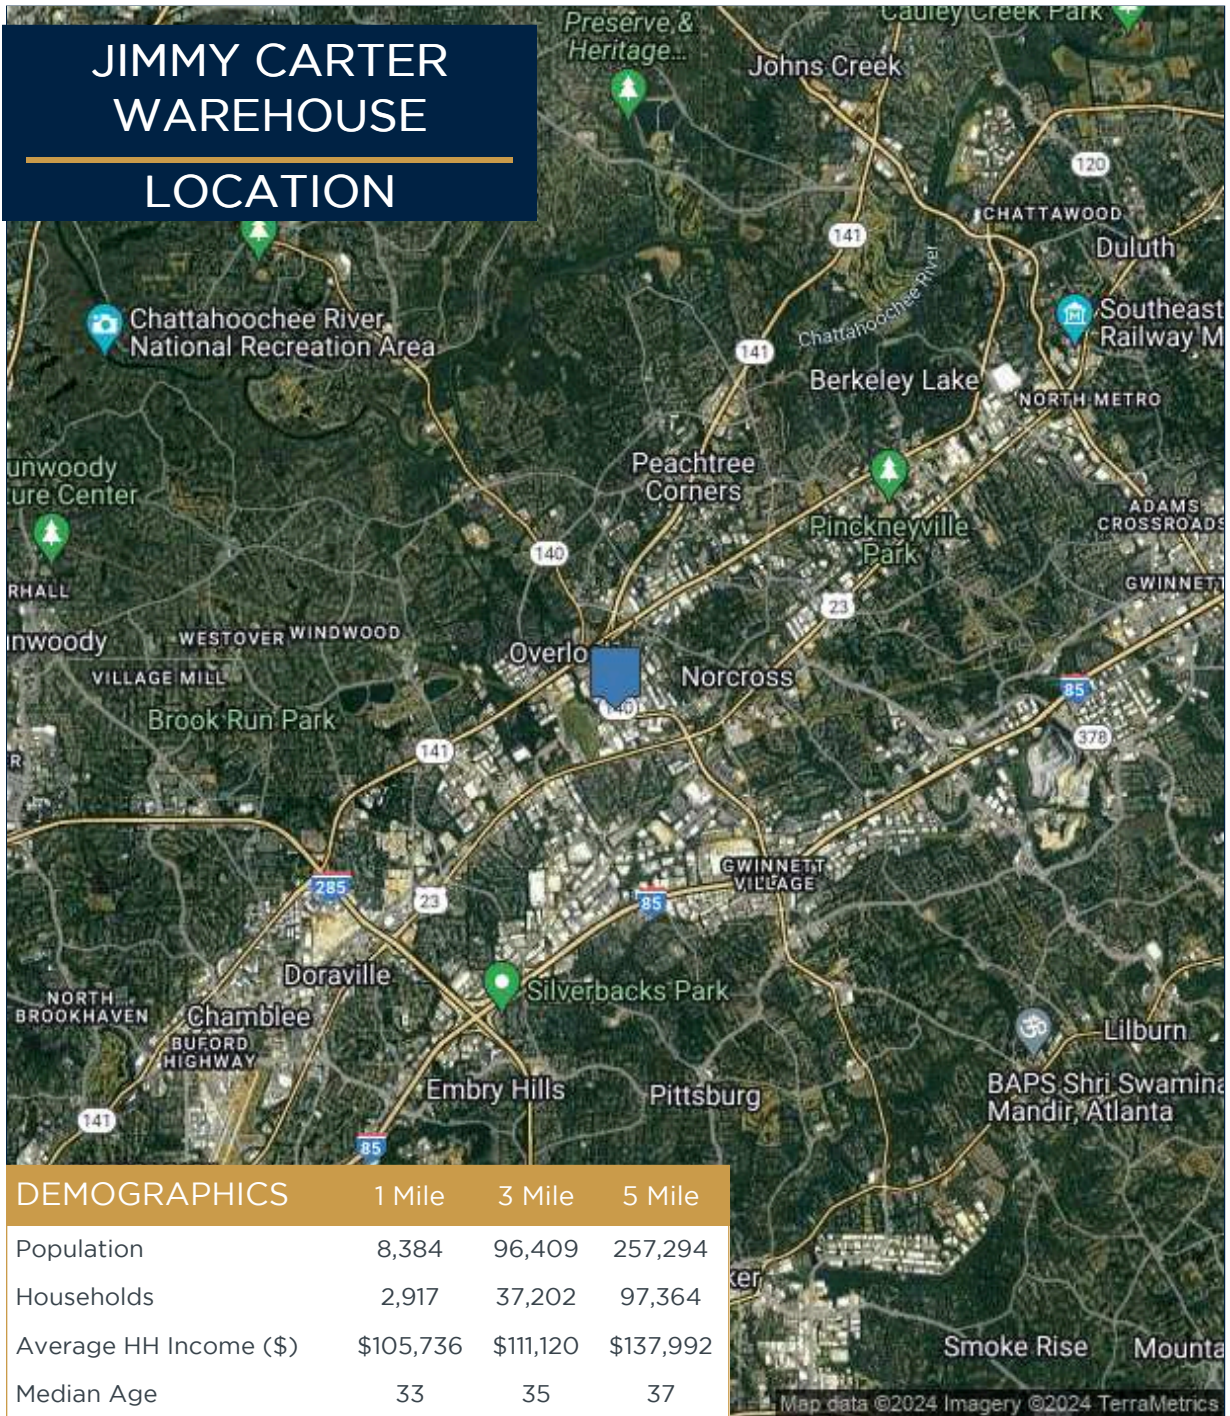

JIMMY CARTER WAREHOUSE

6684 Jimmy Carter Boulevard
Peachtree Corners | GA | 30071

JIMMY CARTER WAREHOUSE LOCATION

Property Information:

New renovated freestanding building. Office/ Showroom build to suit. Exceptional storefront exposure to Jimmy Carter Boulevard. Dock high and drive in truck loading.

JIMMY CARTER
WAREHOUSE
TRADE AREA