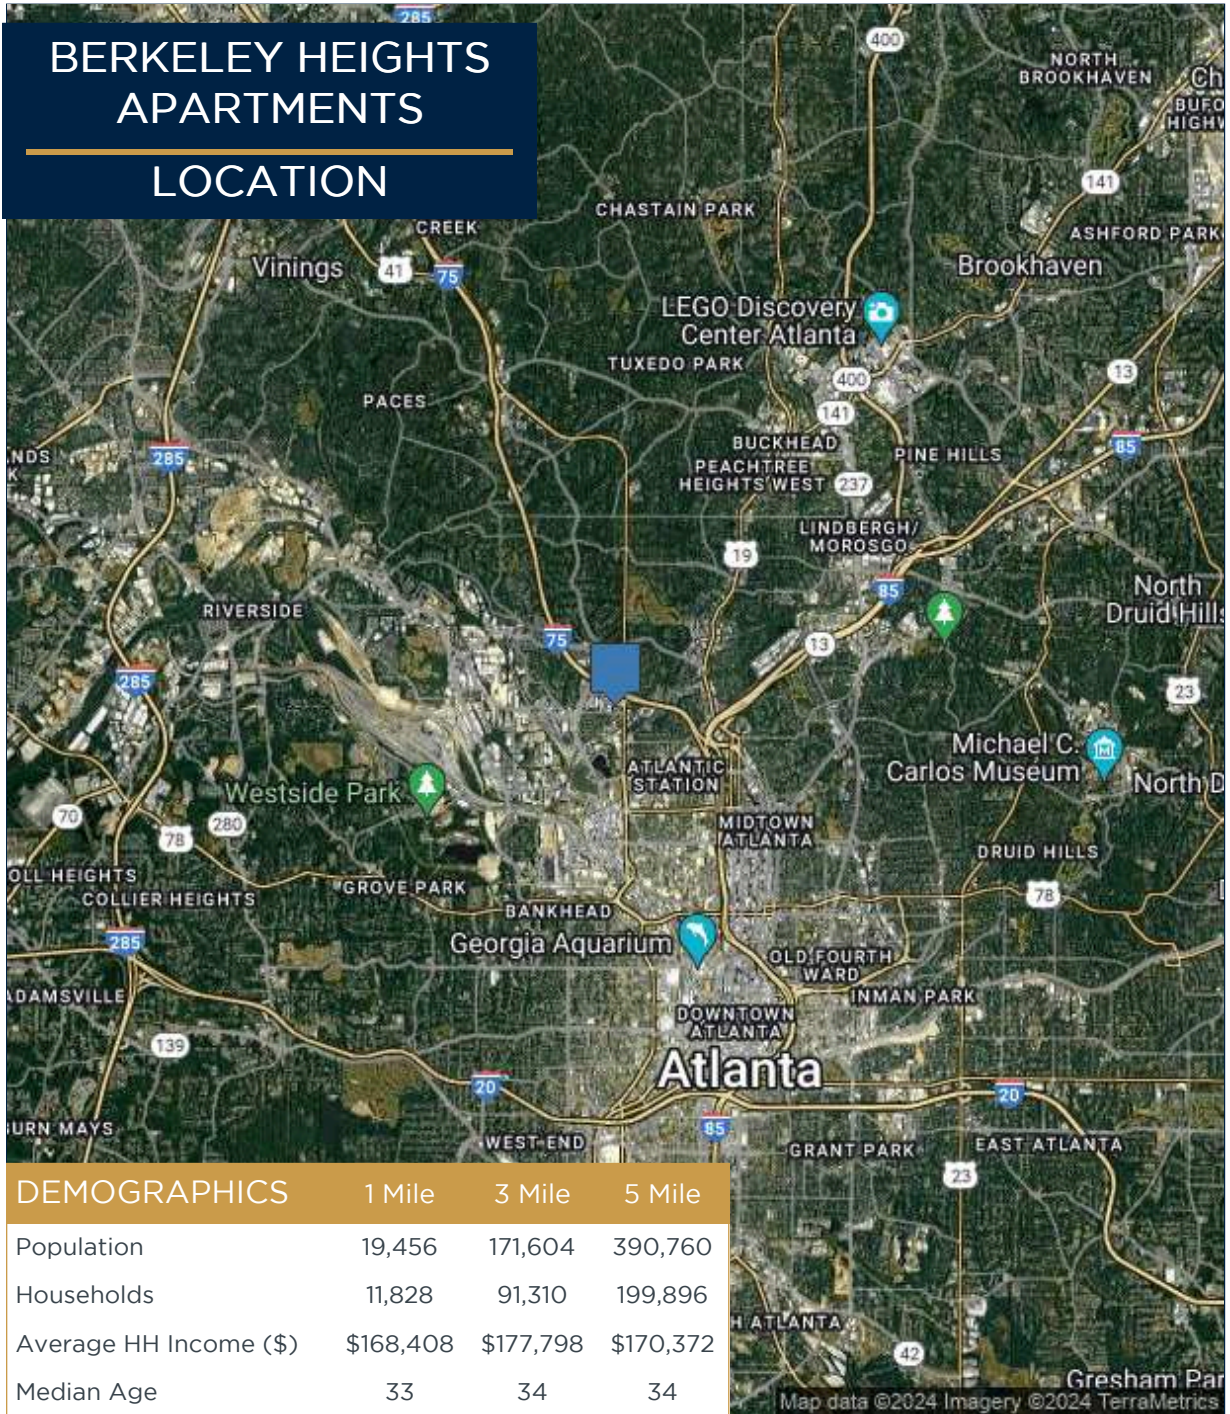

# BERKELEY HEIGHTS APARTMENTS

1700 Northside Drive  
Atlanta | GA | 30318

# BERKELEY HEIGHTS APARTMENTS

## LOCATION

### Property Information:

Centrally located in Atlanta's exciting West Midtown area. One, two and three bedroom floor plans available.

BERKELEY HEIGHTS  
APARTMENTS  
TRADE AREA