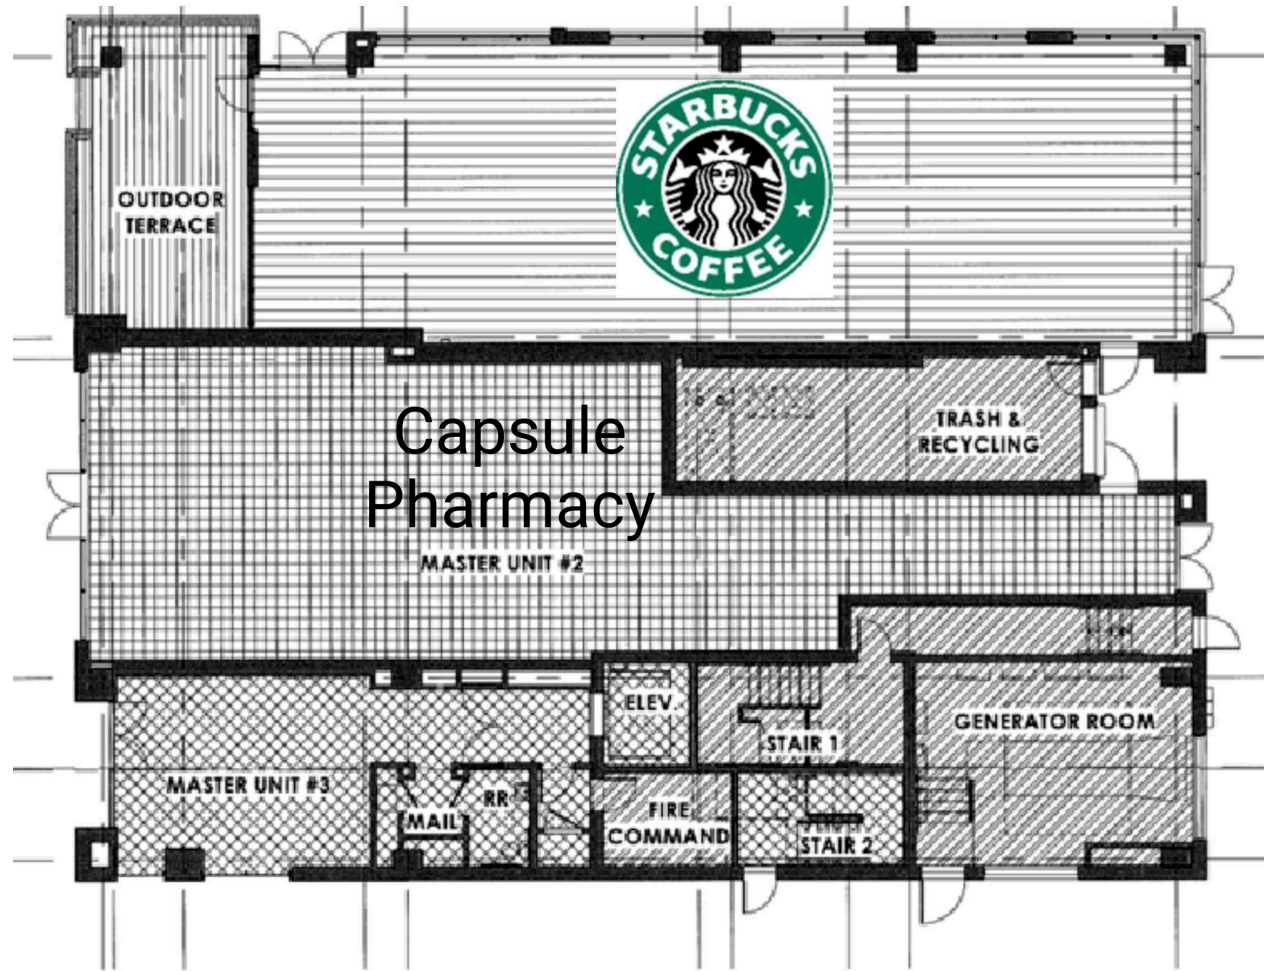

SHOPS AT SEVENTH SITE PLAN

1

Starbucks

2,320 SF

2

Capsule Pharmacy 2,184 SF