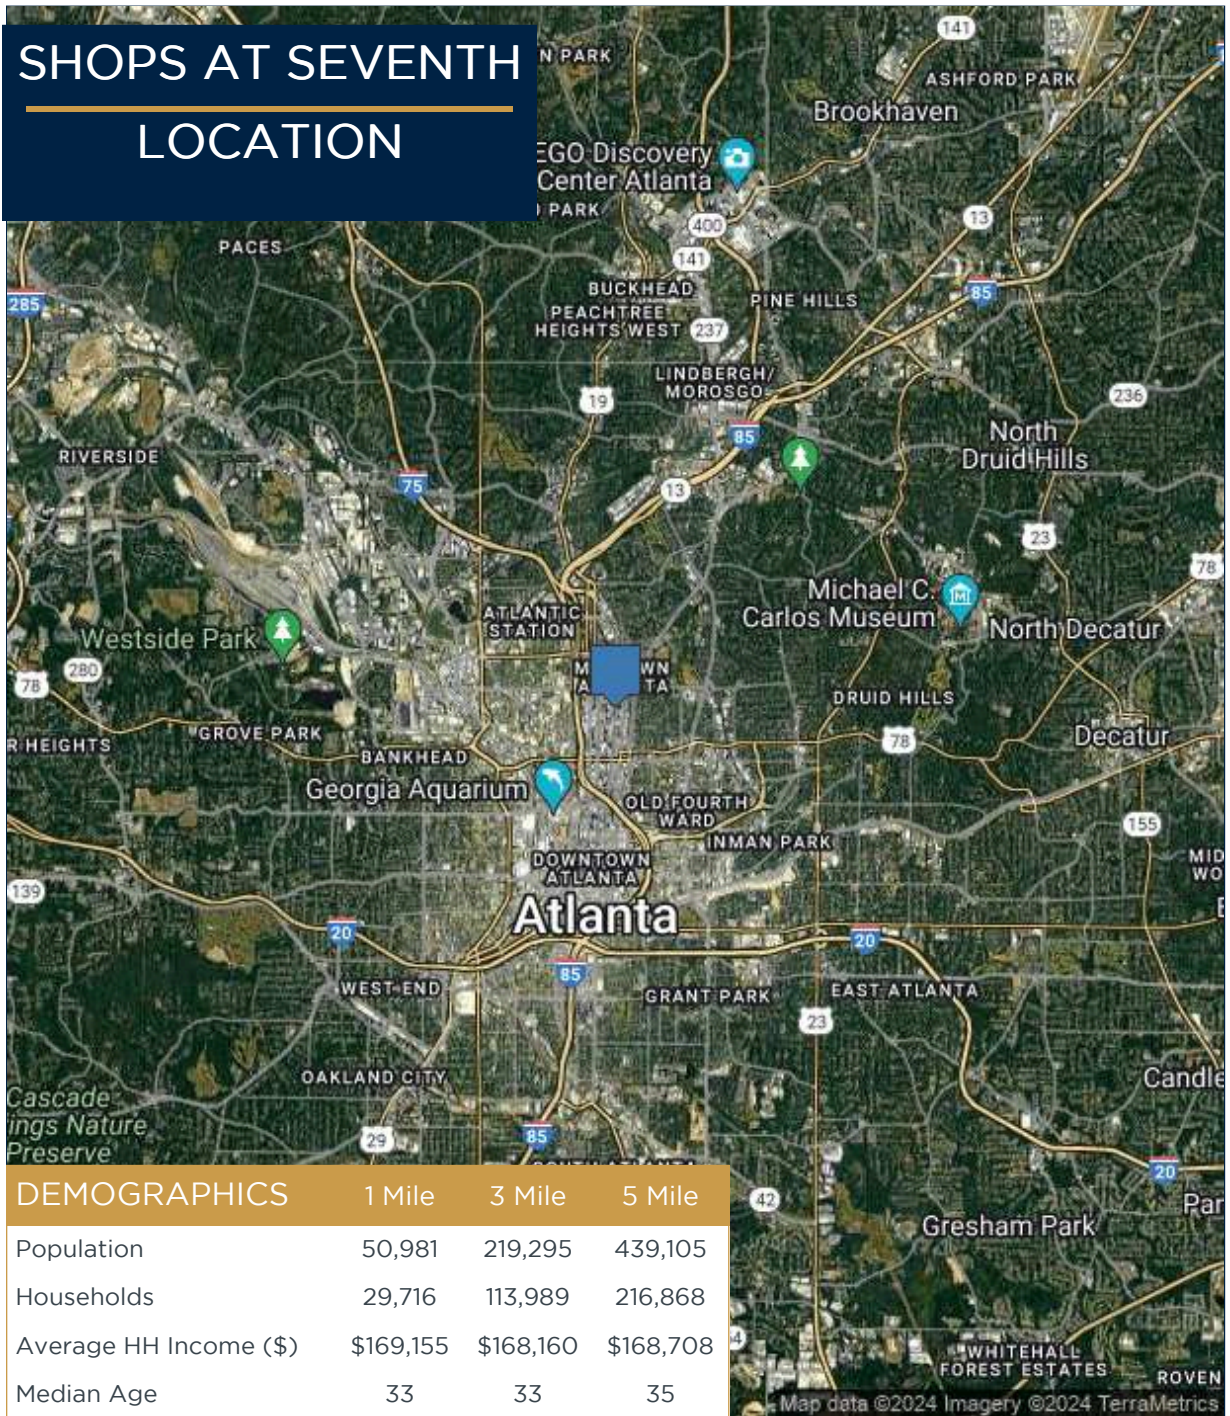

Capsule Pharmacy 2,184 SF

SHOPS AT SEVENTH LOCATION

Property Information:

- Located at the intersection of 7th Street and Peachtree Street in the heart of Midtown.
- Excellent visibility and frontage along Peachtree Street.
- Connected to 30,000 SF of existing retail space located within the ground floor of the Shops at Viewpoint.
- Over 3,000 residential units located within a 5 minute walk.
- Street level parking.