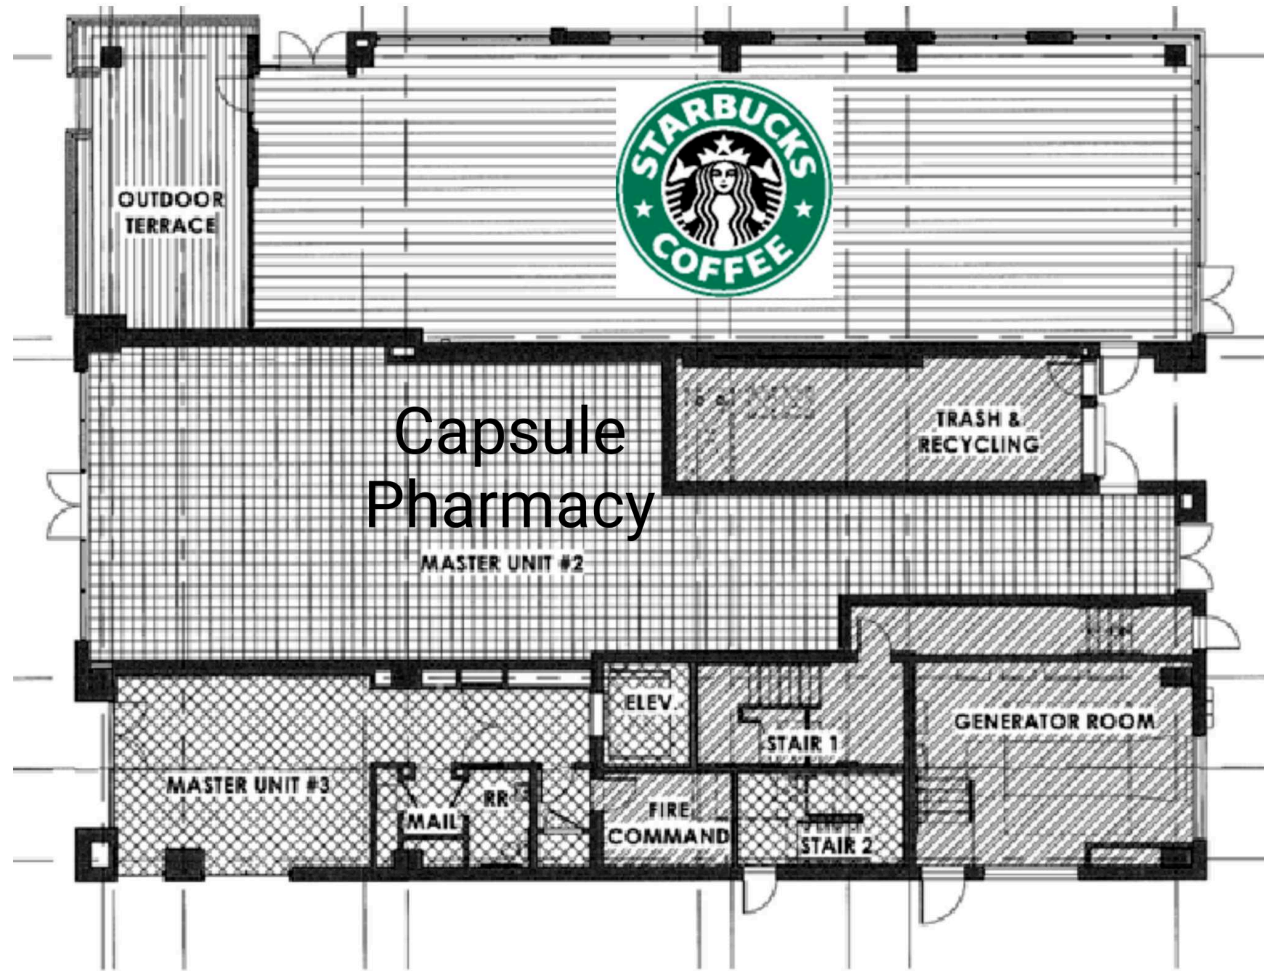

SHOPS AT SEVENTH SITE PLAN

1

Starbucks

2,320 SF

2

Capsule Pharmacy 2,184 SF