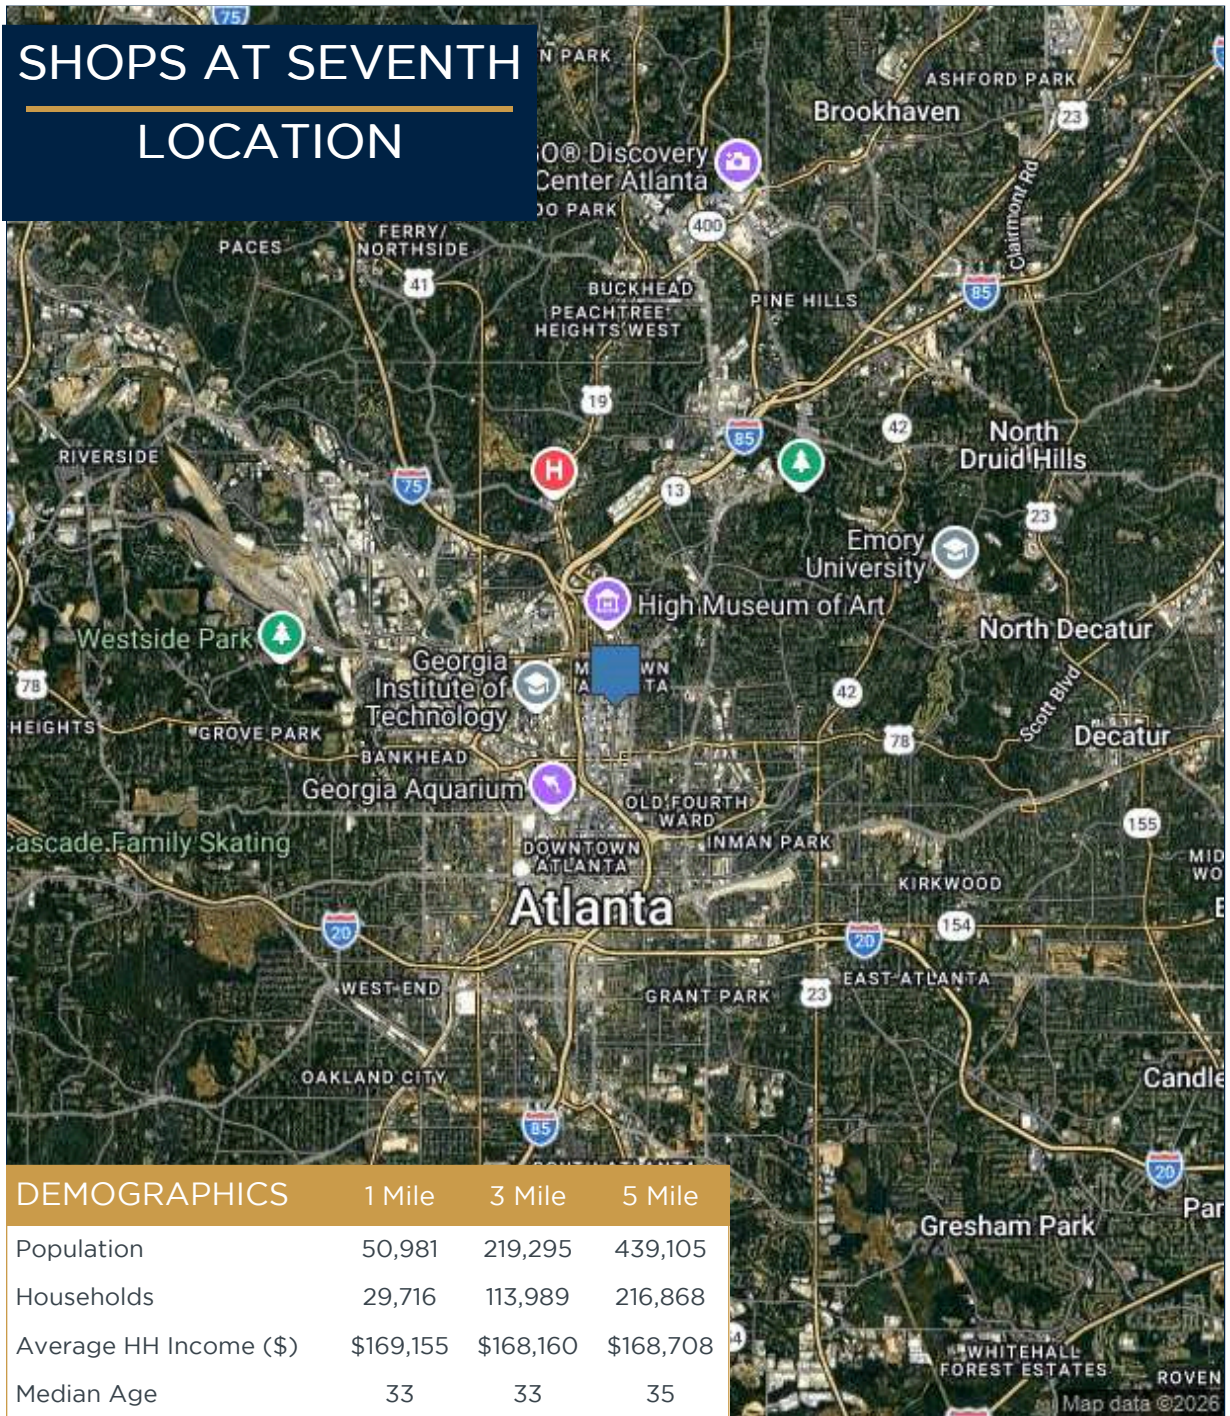

Capsule Pharmacy 2,184 SF

SHOPS AT SEVENTH LOCATION

Property Information:

- Located at the intersection of 7th Street and Peachtree Street in the heart of Midtown.
- Excellent visibility and frontage along Peachtree Street.
- Connected to 30,000 SF of existing retail space located within the ground floor of the Shops at Viewpoint.
- Over 3,000 residential units located within a 5 minute walk.
- Street level parking.

SHOPS AT SEVENTH TRADE AREA

Restaurants			Apartments/Condominiums		Specialty/Other
Takorea	The Melting Pot	Chick-fil-a	Biltmore at Midtown	Cornerstone Village	Fox Theatre
Anh's Kitchen	Cypress Street Pint & Plate	The Vortex	100 Midtown Apartments	805 Peachtree Lofts	Tech Square
Vitality Bowls	Five Guys Burger and Fries	Ecco	Nine15 Midtown	Marq on Ponce	Marta Midtown
Starbucks	Vinny's Pizza	The Lawrence	Spire at Midtown		Piedmont Park
Escorpion	Senor Patron	Marlow's Tavern	Viewpoint		Margaret Mitchell House
Einstein Bros. Bagels	Fresh To Order	J. Christopher's			
Atwoods	Baraonda Ristorante & Bar	Quiznos Subs			