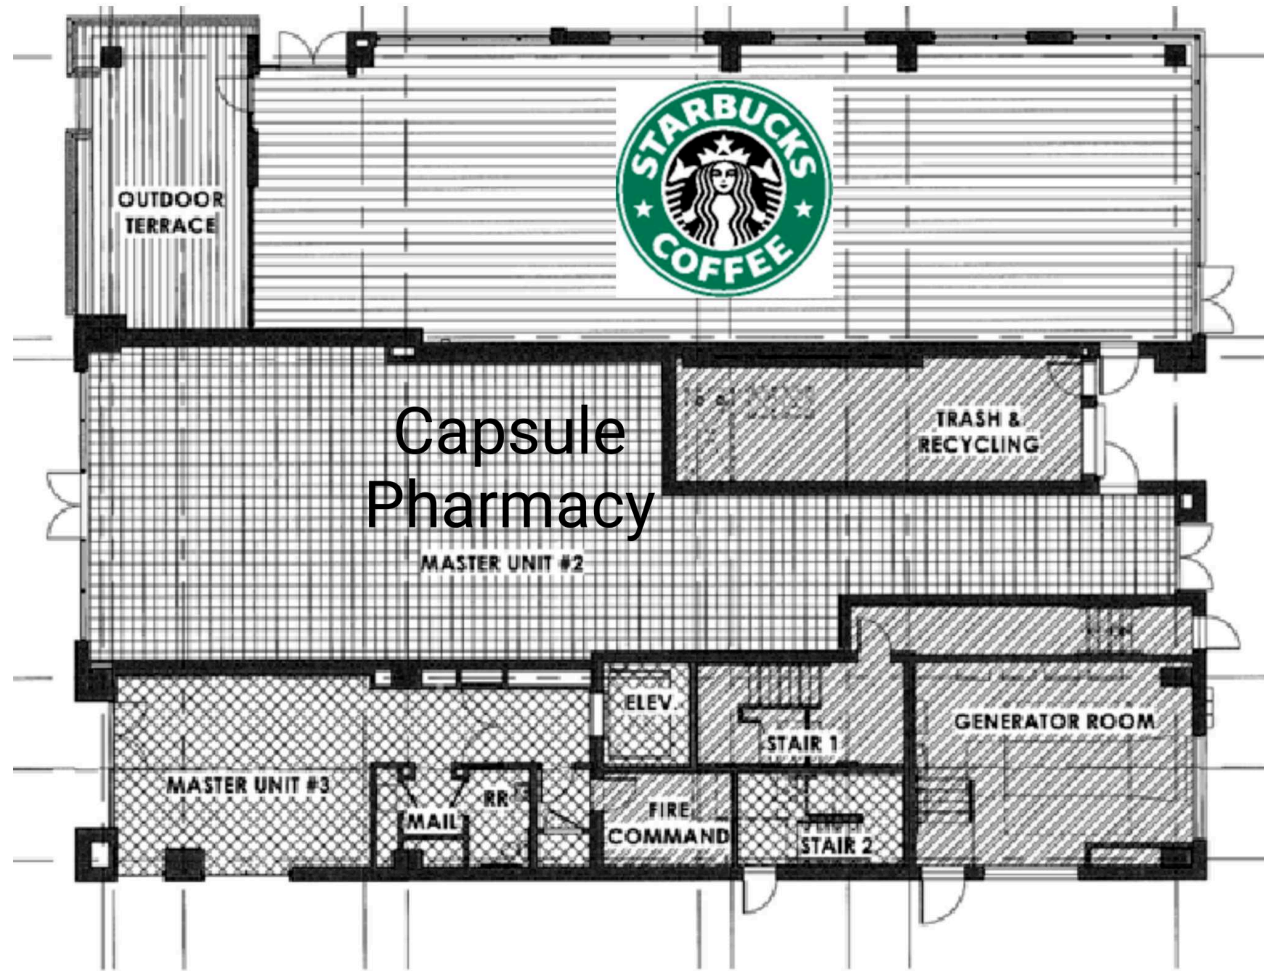

SHOPS AT SEVENTH

867 Peachtree Street
Atlanta | GA | 30308

Leasing Contact: Dana Newby | 404-846-4033 | dnewby@cororealty.com

SHOPS AT SEVENTH SITE PLAN

1

Starbucks

2,320 SF

2

Capsule Pharmacy 2,184 SF

SHOPS AT SEVENTH LOCATION

Property Information:

- Located at the intersection of 7th Street and Peachtree Street in the heart of Midtown.
- Excellent visibility and frontage along Peachtree Street.
- Connected to 30,000 SF of existing retail space located within the ground floor of the Shops at Viewpoint.
- Over 3,000 residential units located within a 5 minute walk.
- Street level parking.