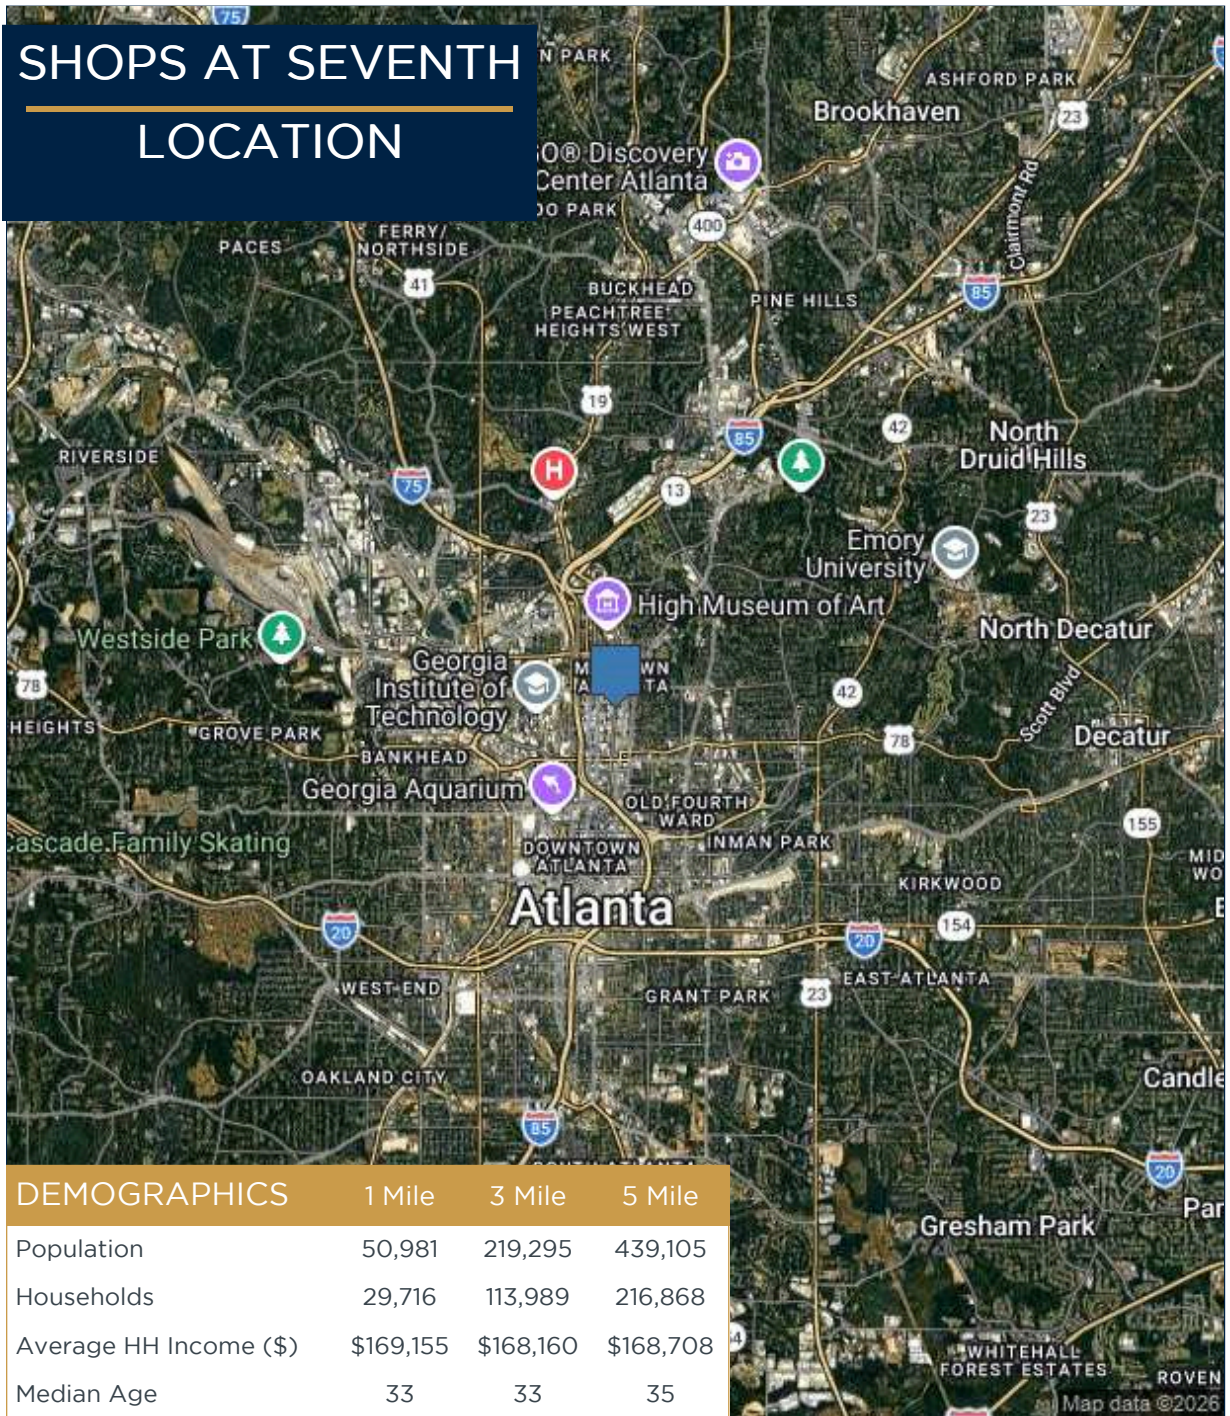

Capsule Pharmacy 2,184 SF

SHOPS AT SEVENTH LOCATION

Property Information:

- Located at the intersection of 7th Street and Peachtree Street in the heart of Midtown.
- Excellent visibility and frontage along Peachtree Street.
- Connected to 30,000 SF of existing retail space located within the ground floor of the Shops at Viewpoint.
- Over 3,000 residential units located within a 5 minute walk.
- Street level parking.