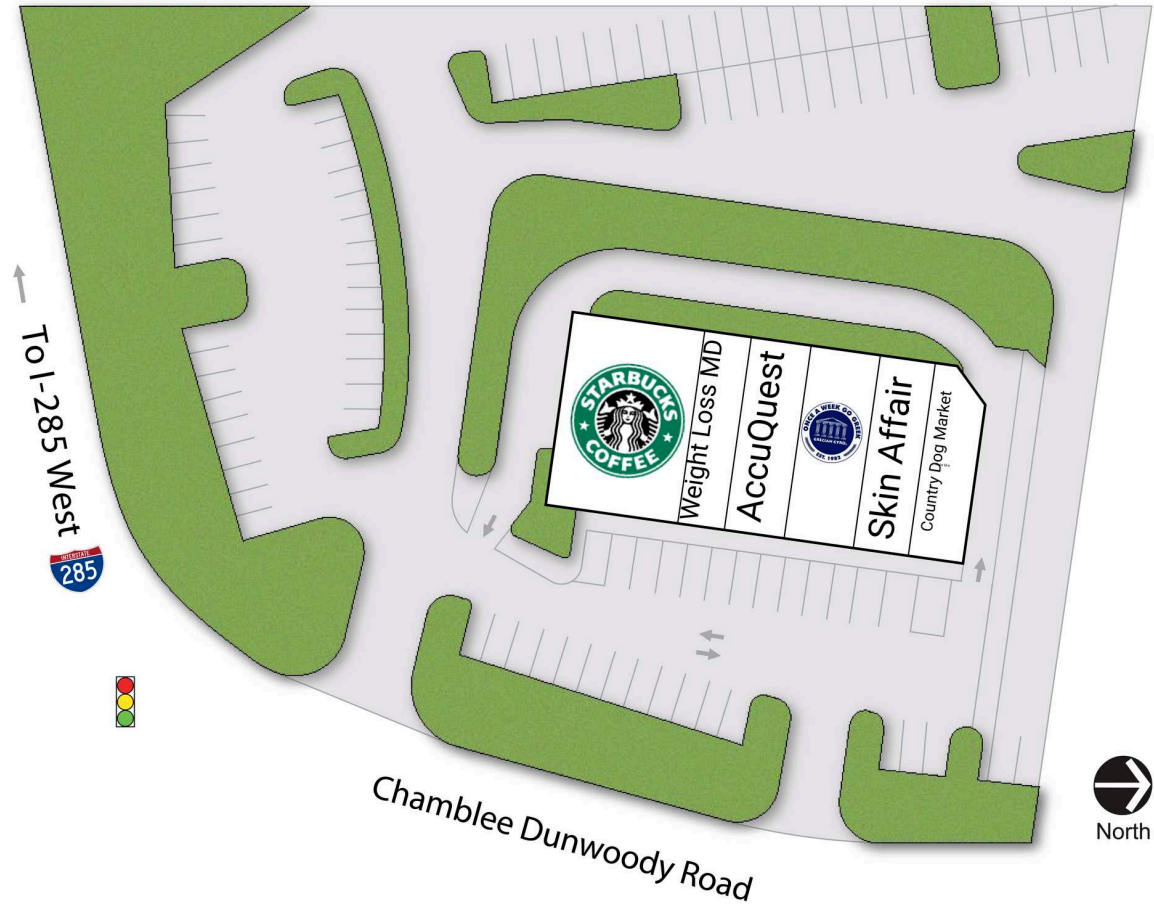

SHOPPES OF GEORGETOWN

4468 Chamblee Dunwoody Road
Dunwoody | GA | 30338

Leasing Contact: Andrea Kenney | 404-846-4018 | akenney@cororealty.com

SHOPPES OF GEORGETOWN SITE PLAN

M-1 Suite	Starbucks Coffee	2,700 SF	M-4 Suite	Skin Affair	1,130 SF
M-2 Suite	Weight Loss MD	950 SF	M-5 Suite	Country Dog Market	1,038 SF
M-3 Suite	AccuQuest	1,202 SF	M-6 Suite		
	Grecian Gyro	1,407 SF			

SHOPPES OF GEORGETOWN LOCATION

Property Information:

- Well known position in the market at Shoppes of Georgetown
- Intersection of Chamblee Dunwoody and I-285
- Pylon Signage Available

Tenants:

- Starbucks
- Weight Loss, MD
- Accuquest
- Grecian Gyro

SHOPPES OF GEORGETOWN TRADE AREA