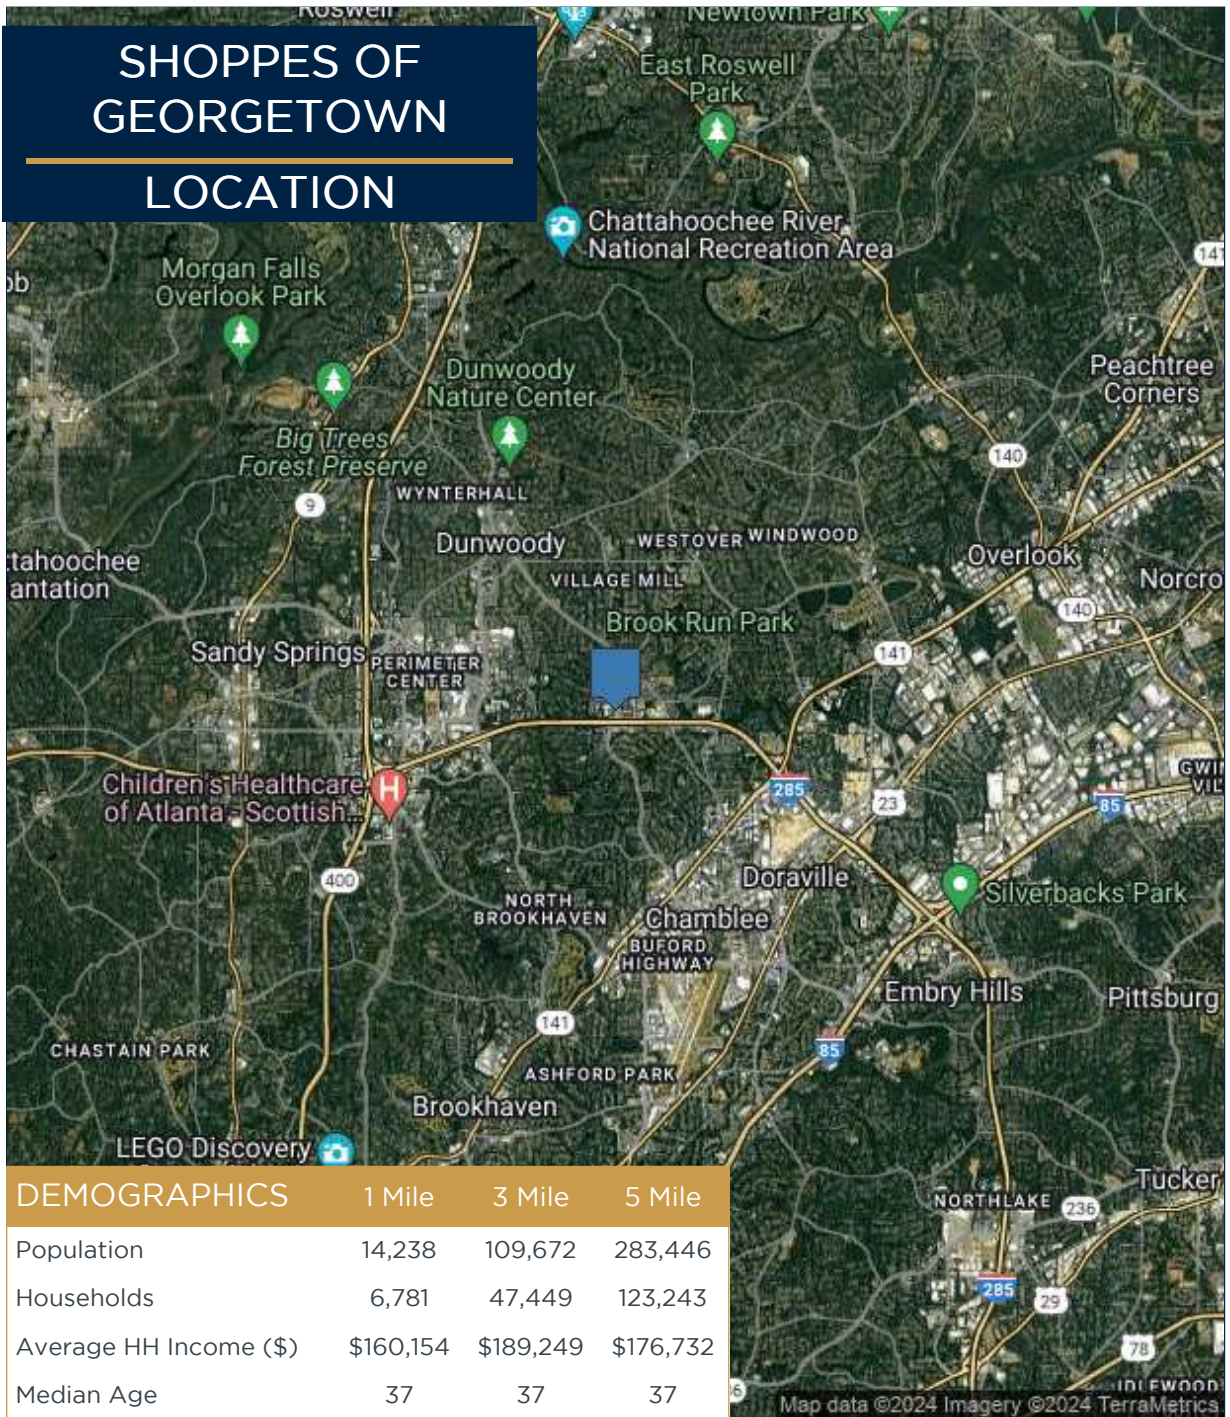

SHOPPES OF GEORGETOWN

4468 Chamblee Dunwoody Road
Dunwoody | GA | 30338

Leasing Contact: Andrea Kenney | 404-846-4018 | akenney@cororealty.com

SHOPPES OF GEORGETOWN SITE PLAN

M-1 Suite	Starbucks Coffee	2,700 SF	M-4 Suite	Skin Affair	1,130 SF
M-2 Suite	Weight Loss MD	950 SF	M-5 Suite	Country Dog Market	1,038 SF
M-3 Suite	AccuQuest	1,202 SF	M-6 Suite		
	Grecian Gyro	1,407 SF			

SHOPPES OF GEORGETOWN LOCATION

Property Information:

- Well known position in the market at Shoppes of Georgetown
- Intersection of Chamblee Dunwoody and I-285
- Pylon Signage Available

Tenants:

- Starbucks
- Weight Loss, MD
- Accuquest
- Grecian Gyro

SHOPPES OF GEORGETOWN TRADE AREA