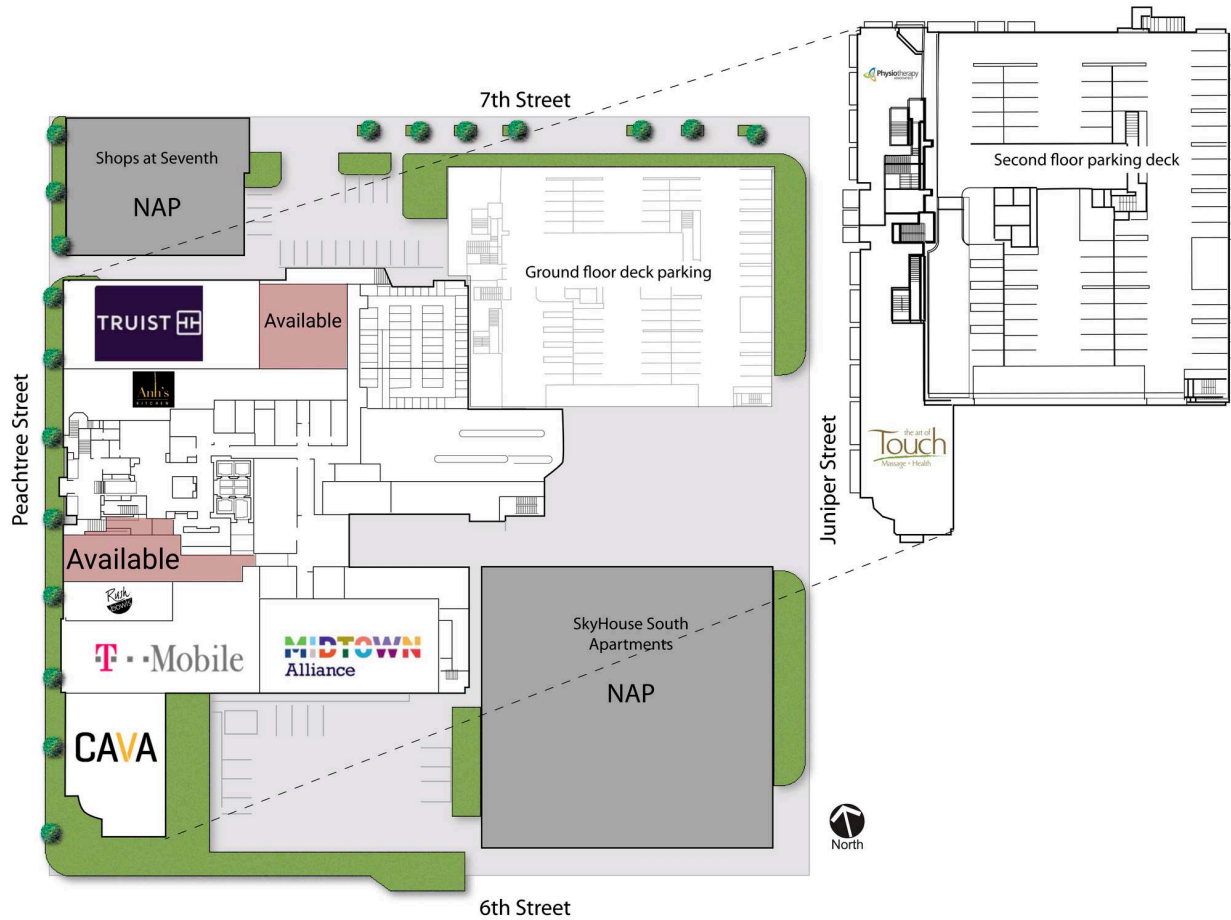

SHOPS AT VIEWPOINT

855 Peachtree St NE
Atlanta | GA | 30308

Leasing Contact: Dana Newby | 404-846-4033 | dnewby@cororealty.com

SHOPS AT VIEWPOINT SITE PLAN

I	Physiotherapy Associates	2,230 SF	2	Anh's Kitchen	2,553 SF
J	The Art of Touch Massage	6,587 SF	4	Available	1,290 SF
1a	Truist	3,402 SF	6-7	Rush Bowls	904 SF
1b	Available	1,449 SF	8	T-Mobile	3,972 SF
				Cava	3,535 SF
				Midtown Alliance	2,996 SF

SHOPS AT VIEWPOINT LOCATION

DEMOGRAPHICS	1 Mile	3 Mile	5 Mile
Population	51,334	220,318	439,765
Households	29,973	114,616	216,917
Average HH Income (\$)	\$168,758	\$167,968	\$168,455
Median Age	33	33	35

Property Information:

- Located on Peachtree Street between 6th & 7th Streets in the heart of Midtown.
- High profile retail space below a 36-story luxury high-rise, Viewpoint condominium tower, one of the premier Residential towers in Midtown, Atlanta.
- Only a short walk from the High Museum of Art, Piedmont Park, MARTA, the Atlanta Botanical Garden and the Fox Theatre.
- Excellent visibility and frontage along Peachtree Street, and a 200 space parking deck.

SHOPS AT VIEWPOINT

TRADE AREA

shops at viewpoint — MIDTOWN, ATLANTA

SHOPS AT VIEWPOINT WALKABLE AMENITIES

Restaurants			Apartments/Condominiums		Specialty/Other
Takorea	The Melting Pot	Chick-fil-a	Biltmore at Midtown	Cornerstone Village	Fox Theatre
Anh's Kitchen	Cypress Street Pint & Plate	The Vortex	100 Midtown Apartments	805 Peachtree Lofts	Tech Square
Vitality Bowls	Five Guys Burger and Frys	Ecco	Nine15 Midtown	Marq on Ponce	Marta Midtown
Starbucks	Vinny's Pizza	The Lawrence	Spire at Midtown		Piedmont Park
Escorpion	Senor Patron	Marlow's Tavern	Viewpoint		Margaret Mitchell House
Einstein Bros. Bagels	Fresh To Order	J. Christopher's			
Atwoods	Baraonda Ristorante & Bar	Quiznos Subs			