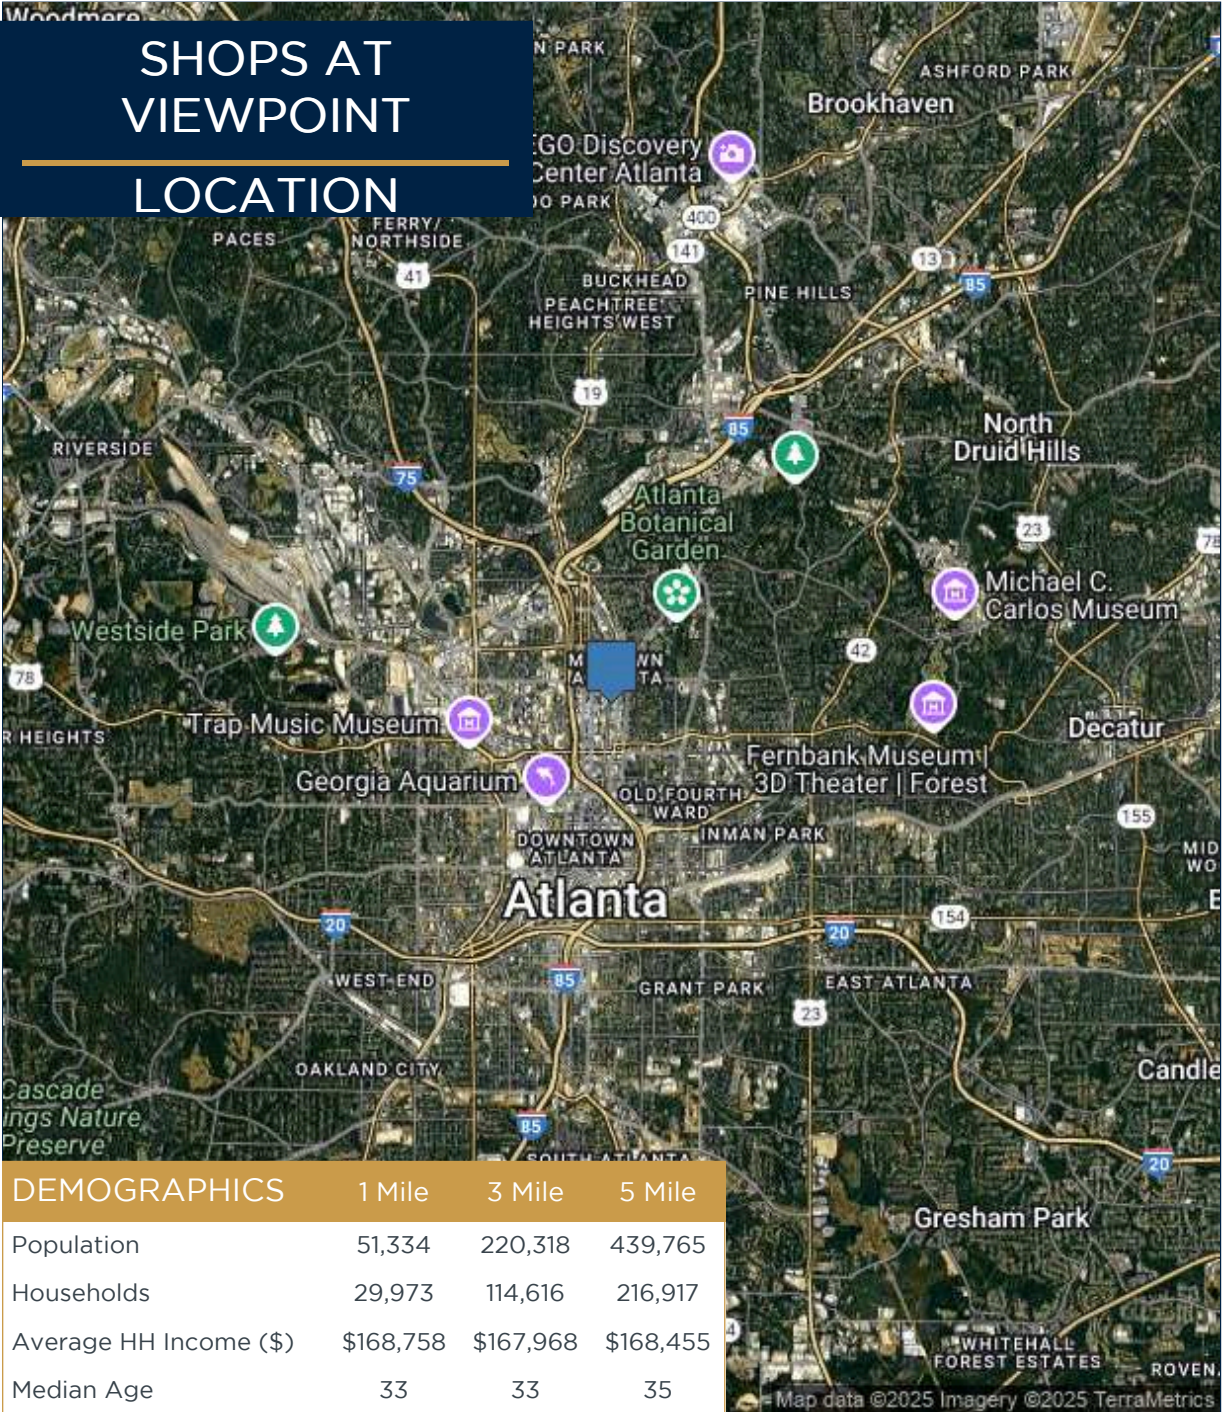

SHOPS AT VIEWPOINT LOCATION

DEMOGRAPHICS	1 Mile	3 Mile	5 Mile
Population	51,334	220,318	439,765
Households	29,973	114,616	216,917
Average HH Income (\$)	\$168,758	\$167,968	\$168,455
Median Age	33	33	35

Property Information:

- Located on Peachtree Street between 6th & 7th Streets in the heart of Midtown.
- High profile retail space below a 36-story luxury high-rise, Viewpoint condominium tower, one of the premier Residential towers in Midtown, Atlanta.
- Only a short walk from the High Museum of Art, Piedmont Park, MARTA, the Atlanta Botanical Garden and the Fox Theatre.
- Excellent visibility and frontage along Peachtree Street, and a 200 space parking deck.

SHOPS AT VIEWPOINT

TRADE AREA

shops at viewpoint — MIDTOWN, ATLANTA

SHOPS AT VIEWPOINT WALKABLE AMENITIES

Restaurants			Apartments/Condominiums		Specialty/Other
Takorea	The Melting Pot	Chick-fil-a	Biltmore at Midtown	Cornerstone Village	Fox Theatre
Anh's Kitchen	Cypress Street Pint & Plate	The Vortex	100 Midtown Apartments	805 Peachtree Lofts	Tech Square
Vitality Bowls	Five Guys Burger and Frys	Ecco	Nine15 Midtown	Marq on Ponce	Marta Midtown
Starbucks	Vinny's Pizza	The Lawrence	Spire at Midtown		Piedmont Park
Escorpion	Senor Patron	Marlow's Tavern	Viewpoint		Margaret Mitchell House
Einstein Bros. Bagels	Fresh To Order	J. Christopher's			
Atwoods	Baraonda Ristorante & Bar	Quiznos Subs			