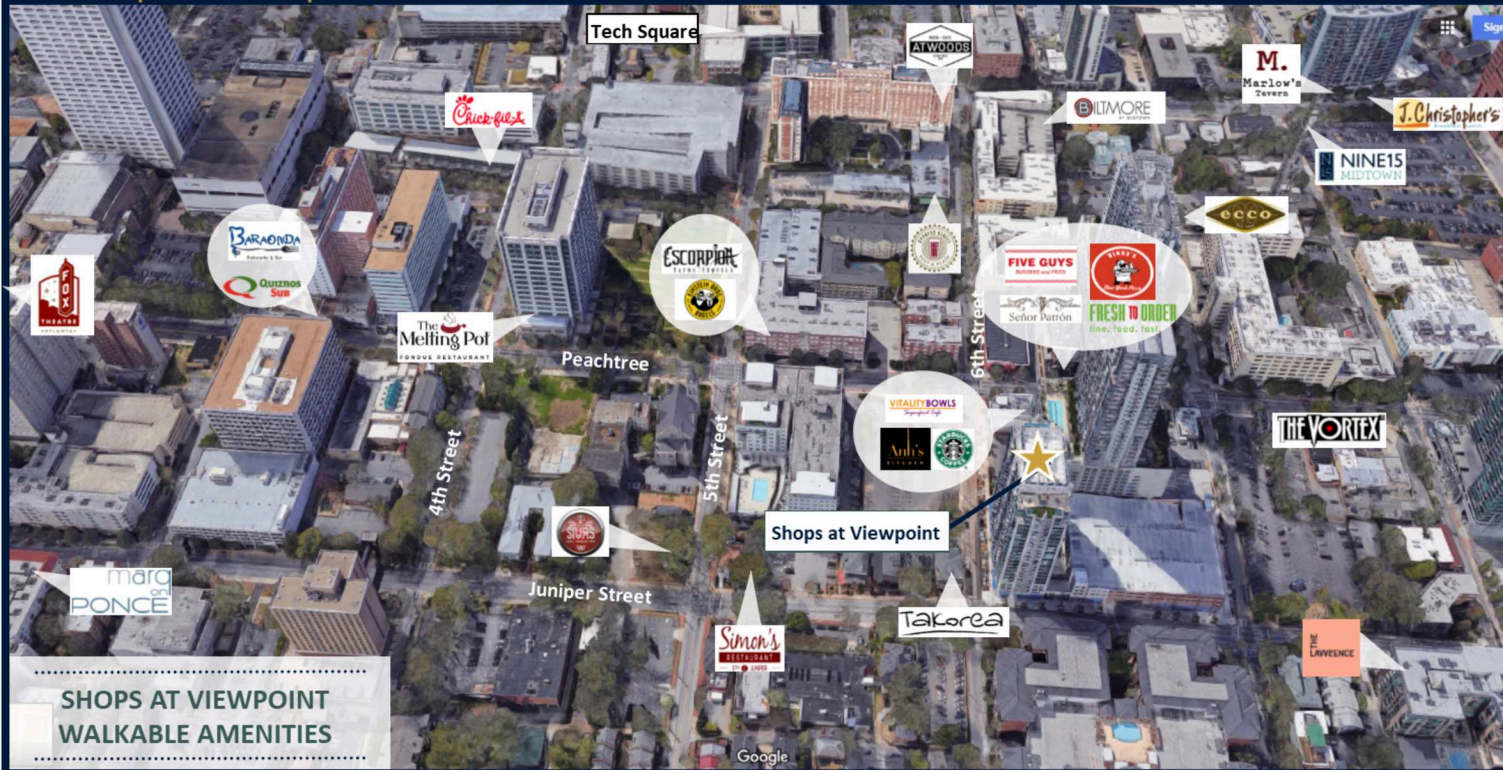

SHOPS AT VIEWPOINT LOCATION

DEMOGRAPHICS	1 Mile	3 Mile	5 Mile
Population	51,334	220,318	439,765
Households	29,973	114,616	216,917
Average HH Income (\$)	\$168,758	\$167,968	\$168,455
Median Age	33	33	35

Property Information:

- Located on Peachtree Street between 6th & 7th Streets in the heart of Midtown.
- High profile retail space below a 36-story luxury high-rise, Viewpoint condominium tower, one of the premier Residential towers in Midtown, Atlanta.
- Only a short walk from the High Museum of Art, Piedmont Park, MARTA, the Atlanta Botanical Garden and the Fox Theatre.
- Excellent visibility and frontage along Peachtree Street, and a 200 space parking deck.

SHOPS AT VIEWPOINT

TRADE AREA

shops at viewpoint — MIDTOWN, ATLANTA

SHOPS AT VIEWPOINT WALKABLE AMENITIES

Restaurants			Apartments/Condominiums		Specialty/Other
Takorea	The Melting Pot	Chick-fil-a	Biltmore at Midtown	Cornerstone Village	Fox Theatre
Anh's Kitchen	Cypress Street Pint & Plate	The Vortex	100 Midtown Apartments	805 Peachtree Lofts	Tech Square
Vitality Bowls	Five Guys Burger and Frys	Ecco	Nine15 Midtown	Marq on Ponce	Marta Midtown
Starbucks	Vinny's Pizza	The Lawrence	Spire at Midtown		Piedmont Park
Escorpion	Senor Patron	Marlow's Tavern	Viewpoint		Margaret Mitchell House
Einstein Bros. Bagels	Fresh To Order	J. Christopher's			
Atwoods	Baraonda Ristorante & Bar	Quiznos Subs			