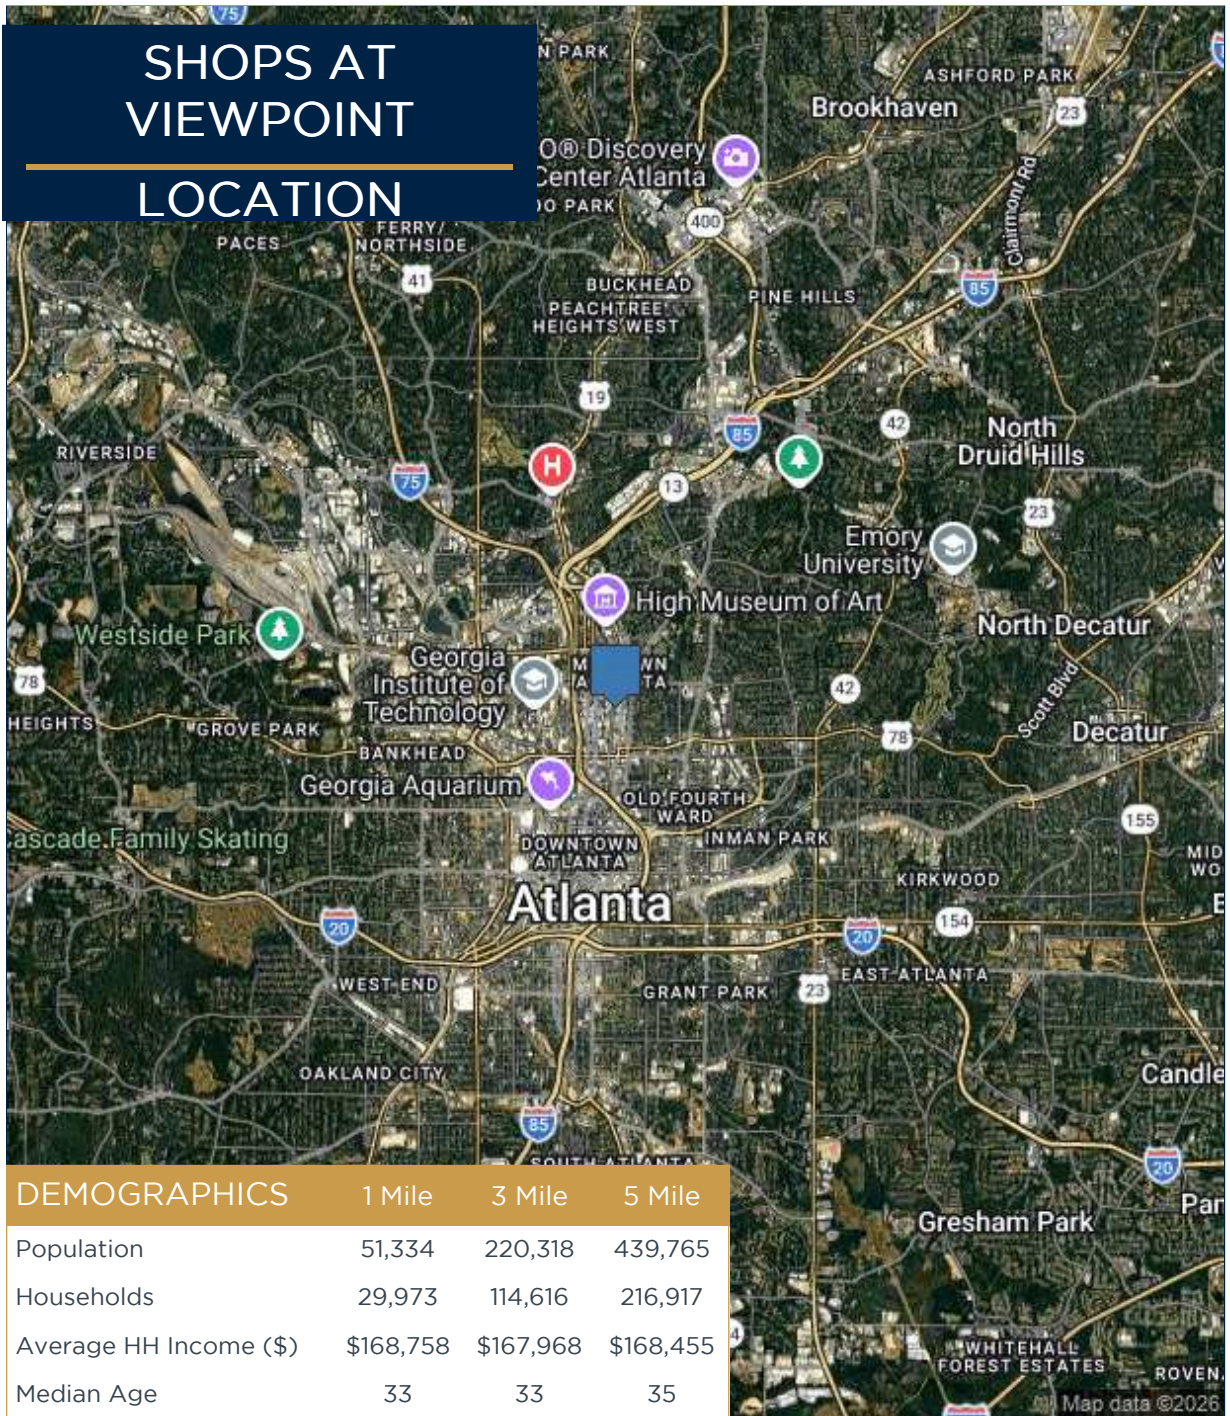

# SHOPS AT VIEWPOINT SITE PLAN

I	Physiotherapy Associates	2,230 SF	2	Anh's Kitchen	2,553 SF
J	The Art of Touch Massage	6,587 SF	4	Available	1,290 SF
1a	Truist	3,402 SF	6-7	Rush Bowls	904 SF
1b	Available	1,449 SF	8	T-Mobile	3,972 SF
				Cava	3,535 SF
				Available	2,996 SF

# SHOPS AT VIEWPOINT LOCATION

## Property Information:

- Located on Peachtree Street between 6th & 7th Streets in the heart of Midtown.
- High profile retail space below a 36-story luxury high-rise, Viewpoint condominium tower, one of the premier Residential towers in Midtown, Atlanta.
- Only a short walk from the High Museum of Art, Piedmont Park, MARTA, the Atlanta Botanical Garden and the Fox Theatre.
- Excellent visibility and frontage along Peachtree Street, and a 200 space parking deck.

# SHOPS AT VIEWPOINT TRADE AREA