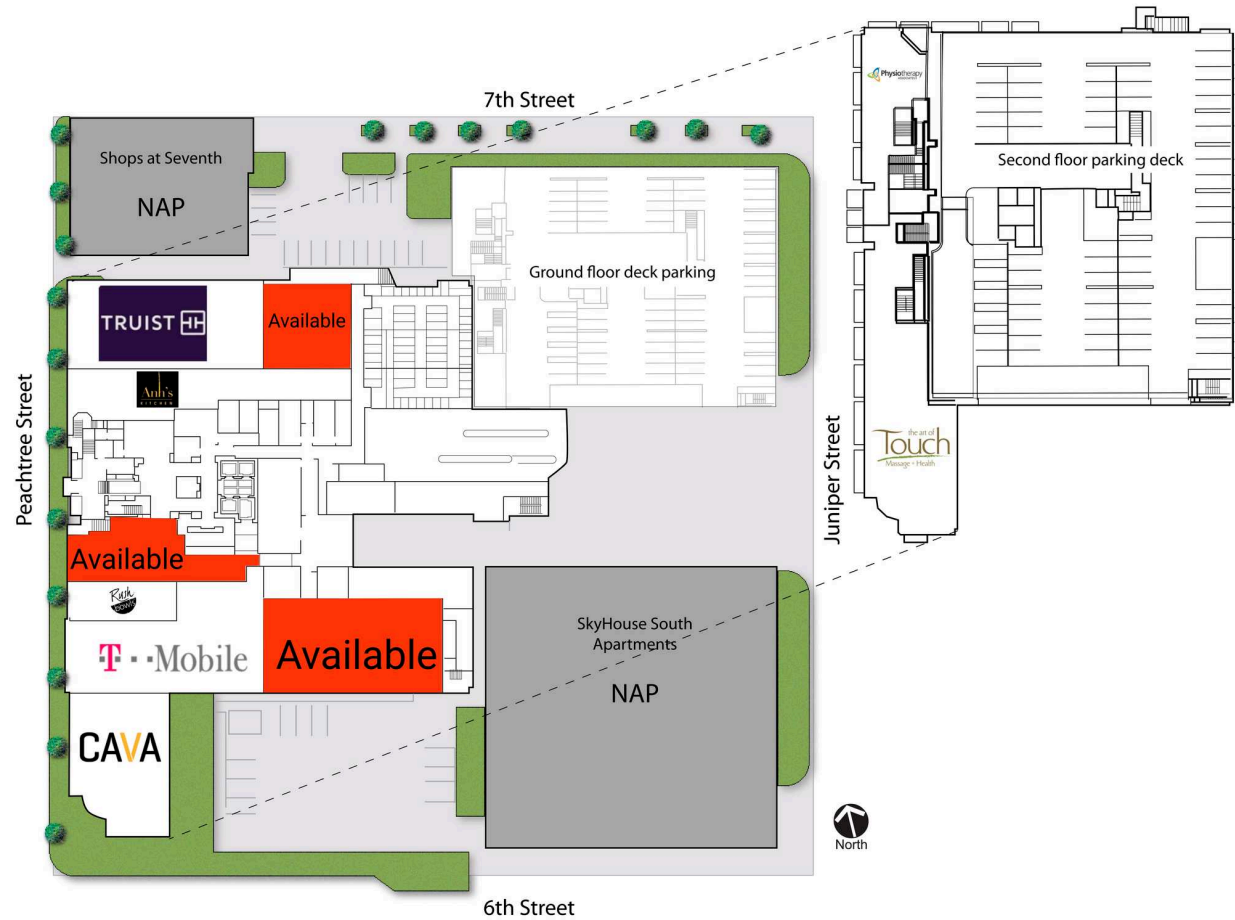

# SHOPS AT VIEWPOINT SITE PLAN

I	Physiotherapy Associates	2,230 SF	2	Anh's Kitchen	2,553 SF
J	The Art of Touch Massage	6,587 SF	4	Available	1,290 SF
1a	Truist	3,402 SF	6-7	Rush Bowls	904 SF
1b	Available	1,449 SF	8	T-Mobile	3,972 SF
				Cava	3,535 SF
				Available	2,996 SF

# SHOPS AT VIEWPOINT LOCATION

## Property Information:

- Located on Peachtree Street between 6th & 7th Streets in the heart of Midtown.
- High profile retail space below a 36-story luxury high-rise, Viewpoint condominium tower, one of the premier Residential towers in Midtown, Atlanta.
- Only a short walk from the High Museum of Art, Piedmont Park, MARTA, the Atlanta Botanical Garden and the Fox Theatre.
- Excellent visibility and frontage along Peachtree Street, and a 200 space parking deck.

# SHOPS AT VIEWPOINT TRADE AREA