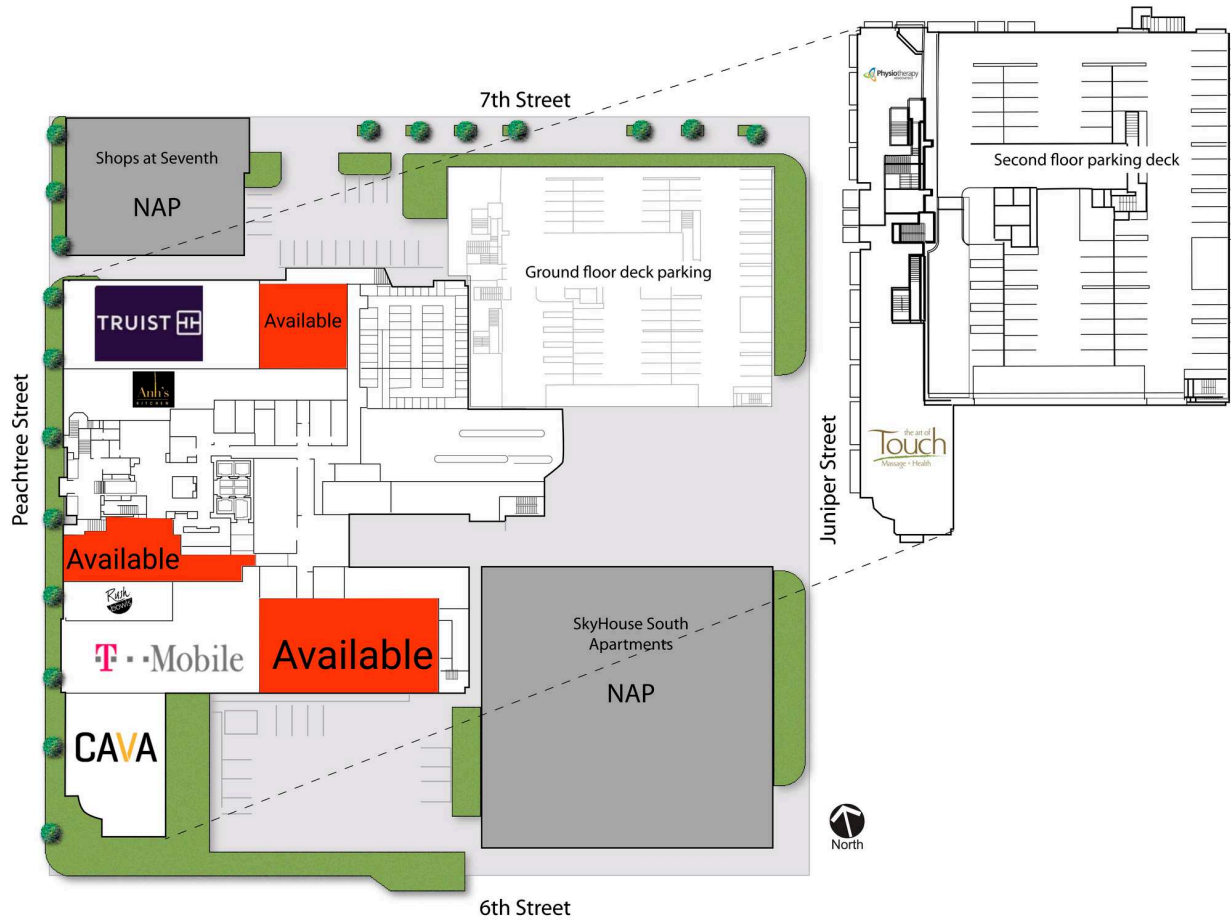

SHOPS AT VIEWPOINT

855 Peachtree St NE
Atlanta | GA | 30308

Leasing Contact:

Dana Newby
404-846-4033
dnewby@cororealty.com

SHOPS AT VIEWPOINT SITE PLAN

I	Physiotherapy Associates	2,230 SF	2	Anh's Kitchen	2,553 SF
J	The Art of Touch Massage	6,587 SF	3	Available	1,290 SF
1a	Truist	3,402 SF	4	Rush Bowls	904 SF
1b	Available	1,449 SF	5	T-Mobile	3,972 SF
			6-7	Cava	3,535 SF
			8	Available	2,996 SF

SHOPS AT VIEWPOINT LOCATION

Property Information:

- Located on Peachtree Street between 6th & 7th Streets in the heart of Midtown.
- High profile retail space below a 36-story luxury high-rise, Viewpoint condominium tower, one of the premier Residential towers in Midtown, Atlanta.
- Only a short walk from the High Museum of Art, Piedmont Park, MARTA, the Atlanta Botanical Garden and the Fox Theatre.
- Excellent visibility and frontage along Peachtree Street, and a 200 space parking deck.

SHOPS AT VIEWPOINT TRADE AREA