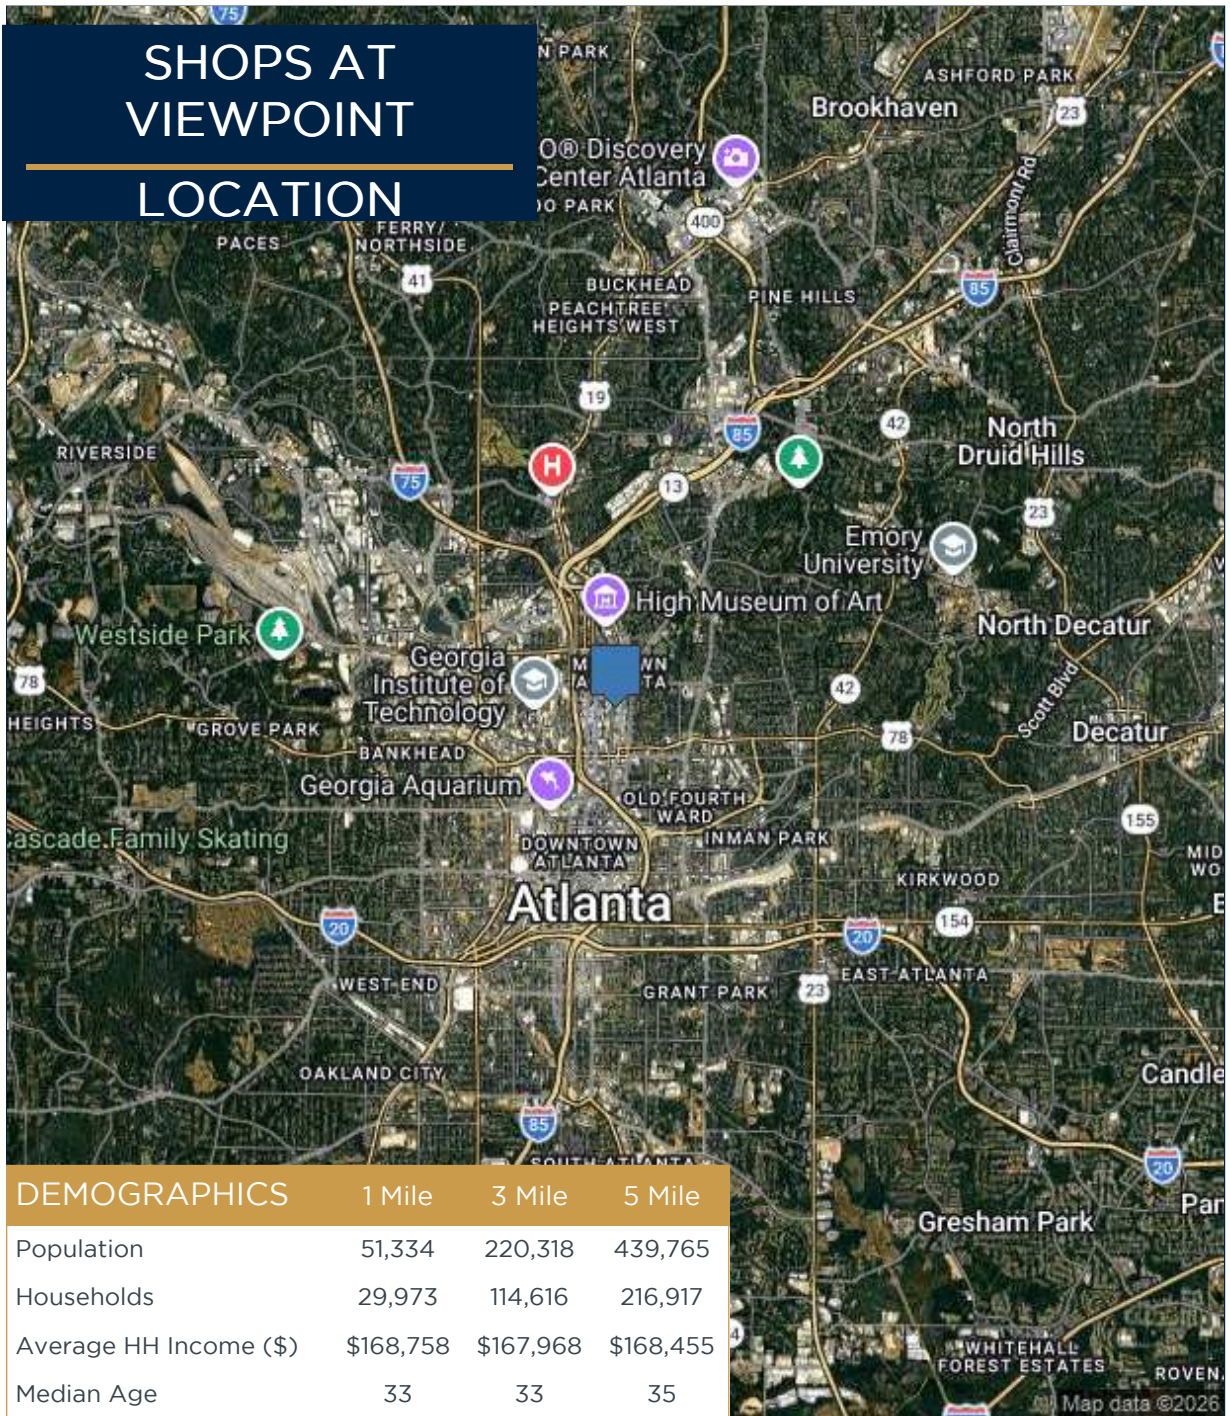

SHOPS AT VIEWPOINT LOCATION

Property Information:

- Located on Peachtree Street between 6th & 7th Streets in the heart of Midtown.
- High profile retail space below a 36-story luxury high-rise, Viewpoint condominium tower, one of the premier Residential towers in Midtown, Atlanta.
- Only a short walk from the High Museum of Art, Piedmont Park, MARTA, the Atlanta Botanical Garden and the Fox Theatre.
- Excellent visibility and frontage along Peachtree Street, and a 200 space parking deck.

SHOPS AT VIEWPOINT TRADE AREA