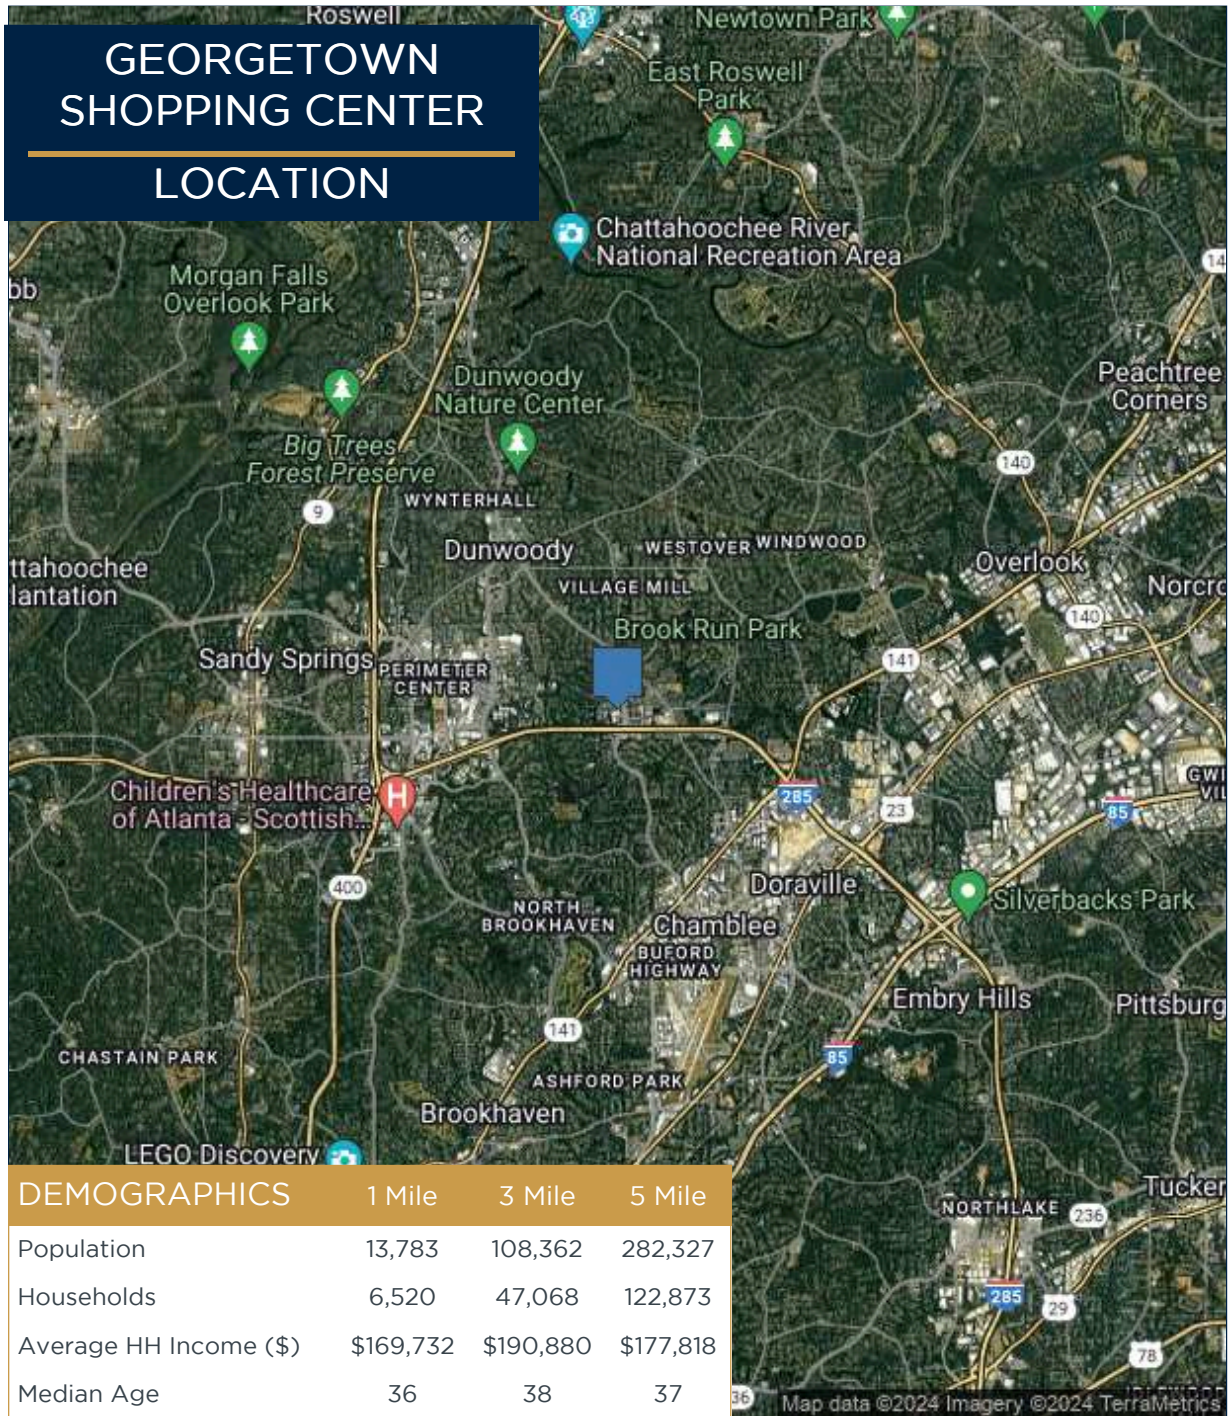

1	Vino Venue	4,000 SF	9	Kid to Kid	7,500 SF		Cream	811 SF
2	The Dojo American Karate	4,000 SF	10	Walia Watch Repair	267 SF	20	The UPS Store	1,500 SF
3	Thomas Eye Group	3,300 SF	11	Artistic Alterations	1,340 SF	21	AT&T	1,500 SF
4	Beauty Now	14,981 SF	12	Milano Pizza	1,260 SF	22	PT Solutions	1,500 SF
5	Sherwin Williams	5,000 SF	16	Kroger	70,549 SF	23	Goldberg's Bagel Co.	4,000 SF
6	100% Chiropractic	2,000 SF	17	Dermani Medspa	2,100 SF	25	Dunwoody Nails	2,000 SF
7	Georgetown Cleaners	1,700 SF	18	Hairclips by Ina	700 SF	26	Lucky China	2,000 SF
8	Workout Anytime	7,500 SF	19	Farm Burger & Morelli's Ice	2,989 SF	27	Available	1,400 SF

GEORGETOWN SHOPPING CENTER LOCATION

Property Information:

Excellent ingress/egress and visibility at the intersection of I-285 and Chamblee Dunwoody Road. Ample Parking and strong co-tenancy.

anchors include:

- Kroger
- AT&T
- Kid to Kid
- Workout Anytime
- Farm Burger
- Goldbergs Deli

The closest traffic count to the site estimates 210,740 cars per day on I-285 East.

**GEORGETOWN
SHOPPING CENTER
TRADE AREA**