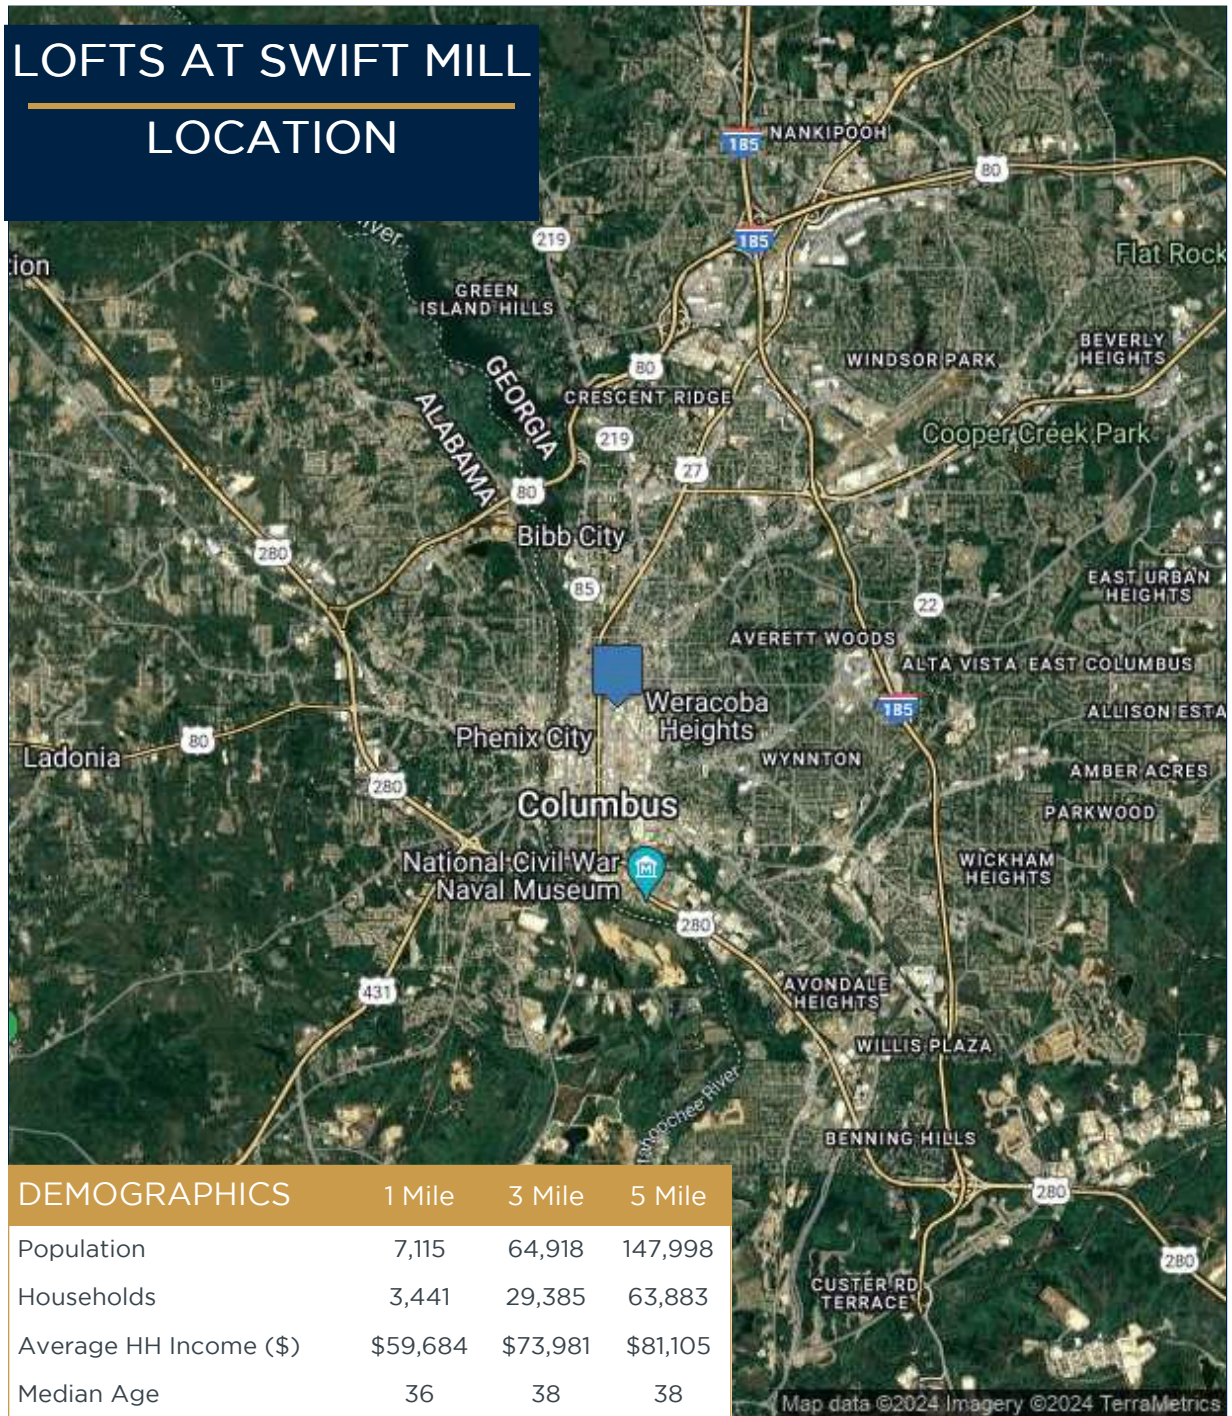

LOFTS AT SWIFT MILL

1510 6th Ave
Columbus | GA | 31901

LOFTS AT SWIFT MILL

SITE PLAN

LOFTS AT SWIFT MILL LOCATION

Property Information:

Lofts at Swift Mill is an adaptive reuse of a former mill in Columbus, Georgia. Originally built in 1900 as a textile mill, the Property was transformed into Lofts at Swift Mill in 2011 by Pace Burt. Situated in Uptown Columbus, the Property is close to the Columbus Historic District and Central Business District.

Conveniently located 1/2 mile from Historic Downtown Columbus and 1.5 miles from I-185, which is the main interstate that serves Columbus, GA.

The Property is walking distance to two of Columbus' largest employers, TSYS and Piedmont Healthcare.