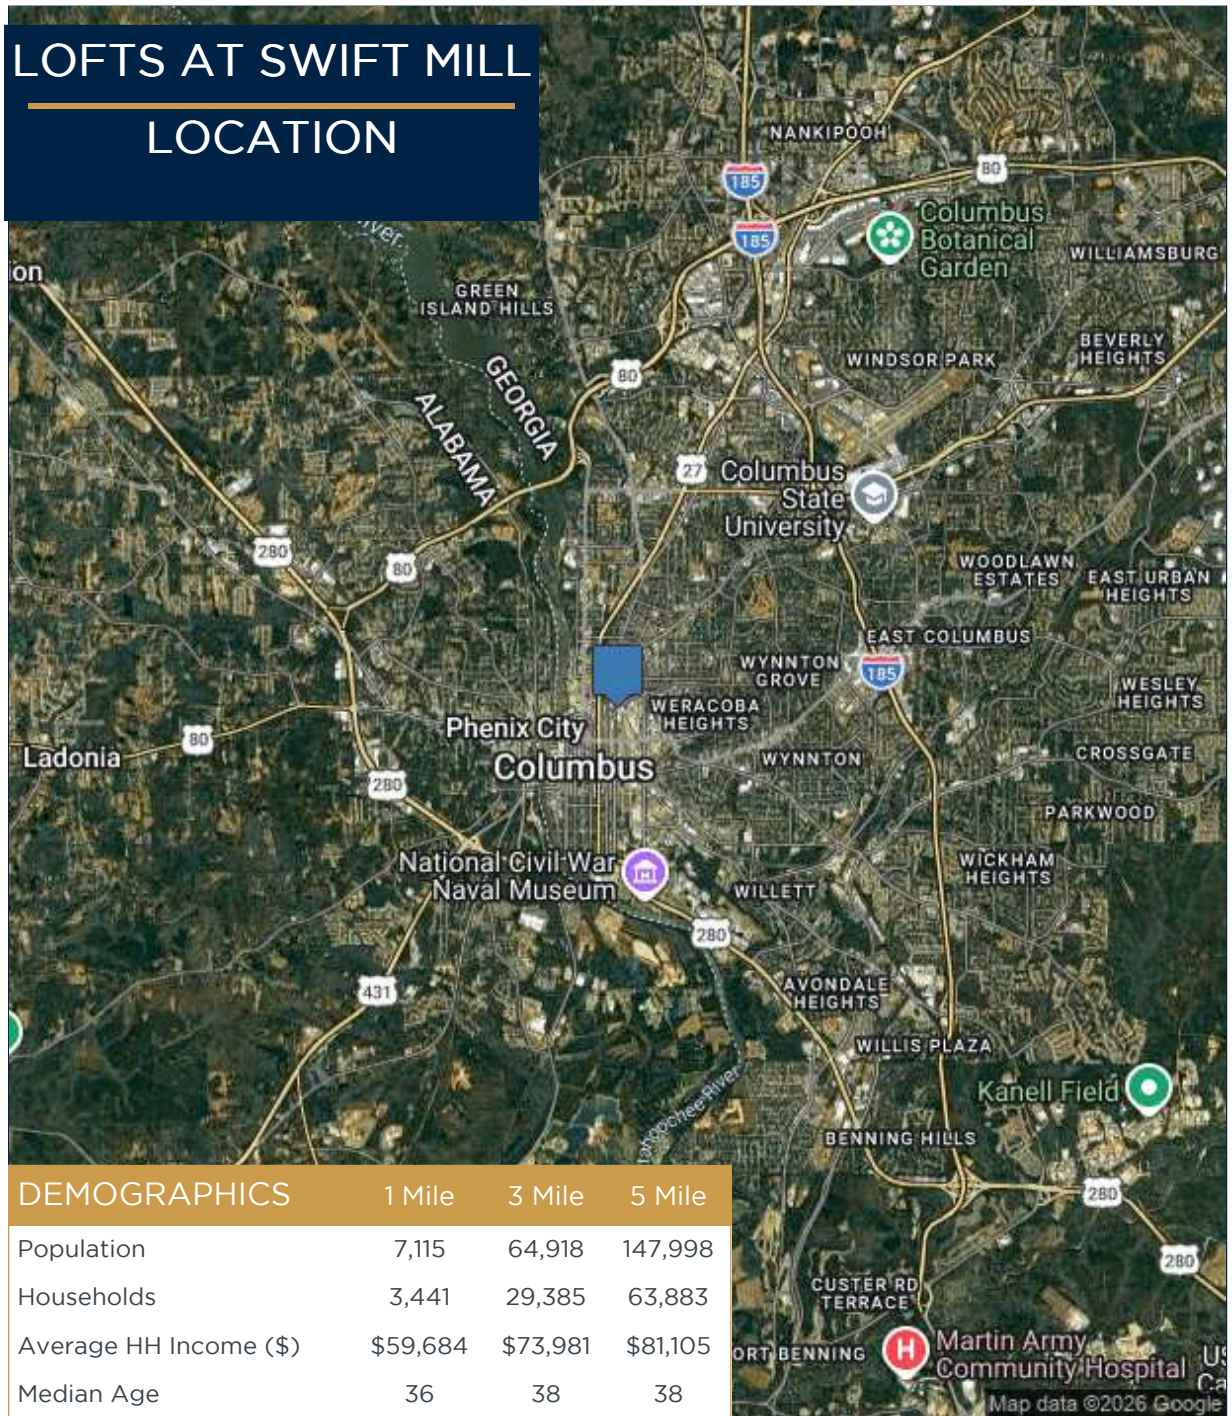

LOFTS AT SWIFT MILL

1510 6th Ave
Columbus | GA | 31901

LOFTS AT SWIFT MILL

SITE PLAN

LOFTS AT SWIFT MILL

LOCATION

Property Information:

Lofts at Swift Mill is an adaptive reuse of a former mill in Columbus, Georgia. Originally built in 1900 as a textile mill, the Property was transformed into Lofts at Swift Mill in 2011 by Pace Burt. Situated in Uptown Columbus, the Property is close to the Columbus Historic District and Central Business District.

Conveniently located 1/2 mile from Historic Downtown Columbus and 1.5 miles from I-185, which is the main interstate that serves Columbus, GA.

The Property is walking distance to two of Columbus' largest employers, TSYS and Piedmont Healthcare.