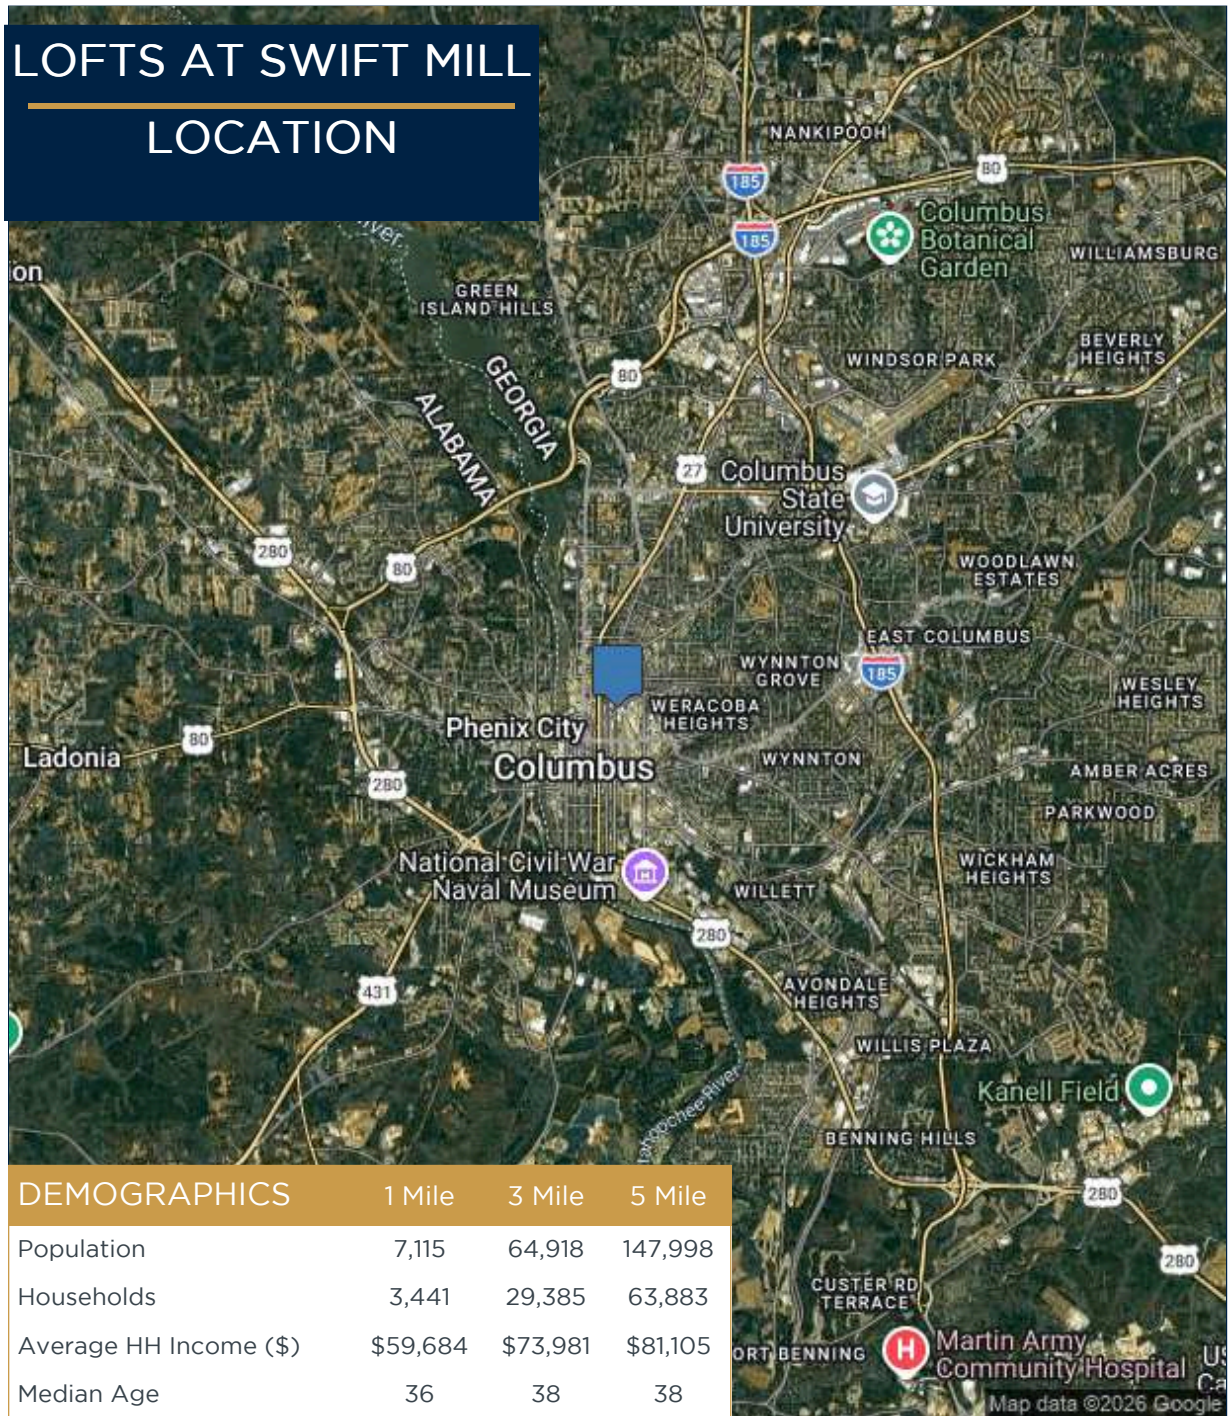

# LOFTS AT SWIFT MILL

1510 6th Ave  
Columbus | GA | 31901

## SITE PLAN

## LOCATION

Conveniently located 1/2 mile from Historic Downtown Columbus and 1.5 miles from I-185, which is the main interstate that serves Columbus, GA.

The Property is walking distance to two of Columbus' largest employers, TSYS and Piedmont Healthcare.