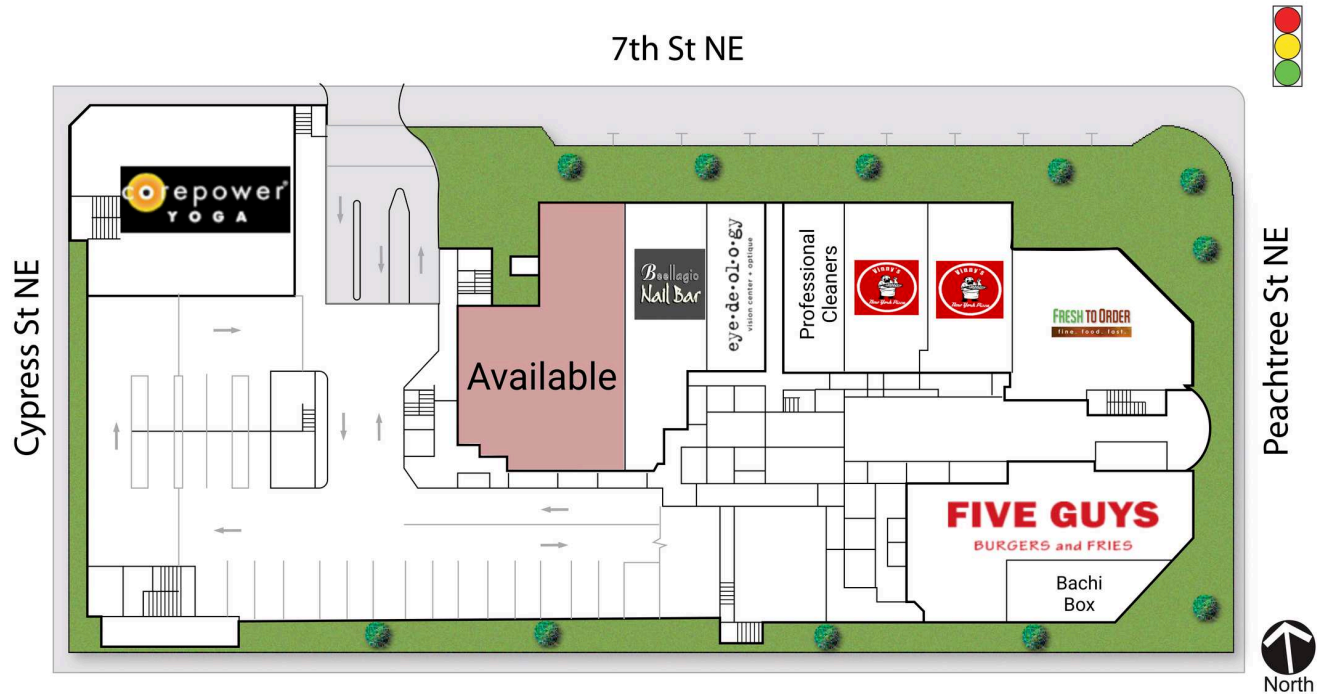

# SHOPS AT SPIRE SITE PLAN

eye•de•ol•o•gy  
vision center • optique

A	Five Guys Burgers & Fries	2,941 SF	E	Professional Cleaners	1,072 SF
A-1	Bachi Box	1,113 SF	F	Eyedeology	984 SF
B	Fresh to Order	2,865 SF	G	Beallagio Nails	2,029 SF
C	Vinny's Pizza	1,192 SF	H	Available	3,638 SF
D	Vinny's Pizza	1,453 SF	J	Core Power Yoga	3,863 SF

# SHOPS AT SPIRE LOCATION

## Property Information:

- High profile retail below Spire condominium tower, a 28-story luxury high-rise, known as one of the premier towers in the heart of Midtown, Atlanta.
- Excellent visibility and frontage along Peachtree Street, and a 88 space parking deck.
- Over 3,000 residential units located within a 5 minute walk.
- Near many of Atlanta's popular destinations, including Piedmont Park, the High Museum of Art, MARTA, the Fox Theatre and the Atlanta Botanical Garden.