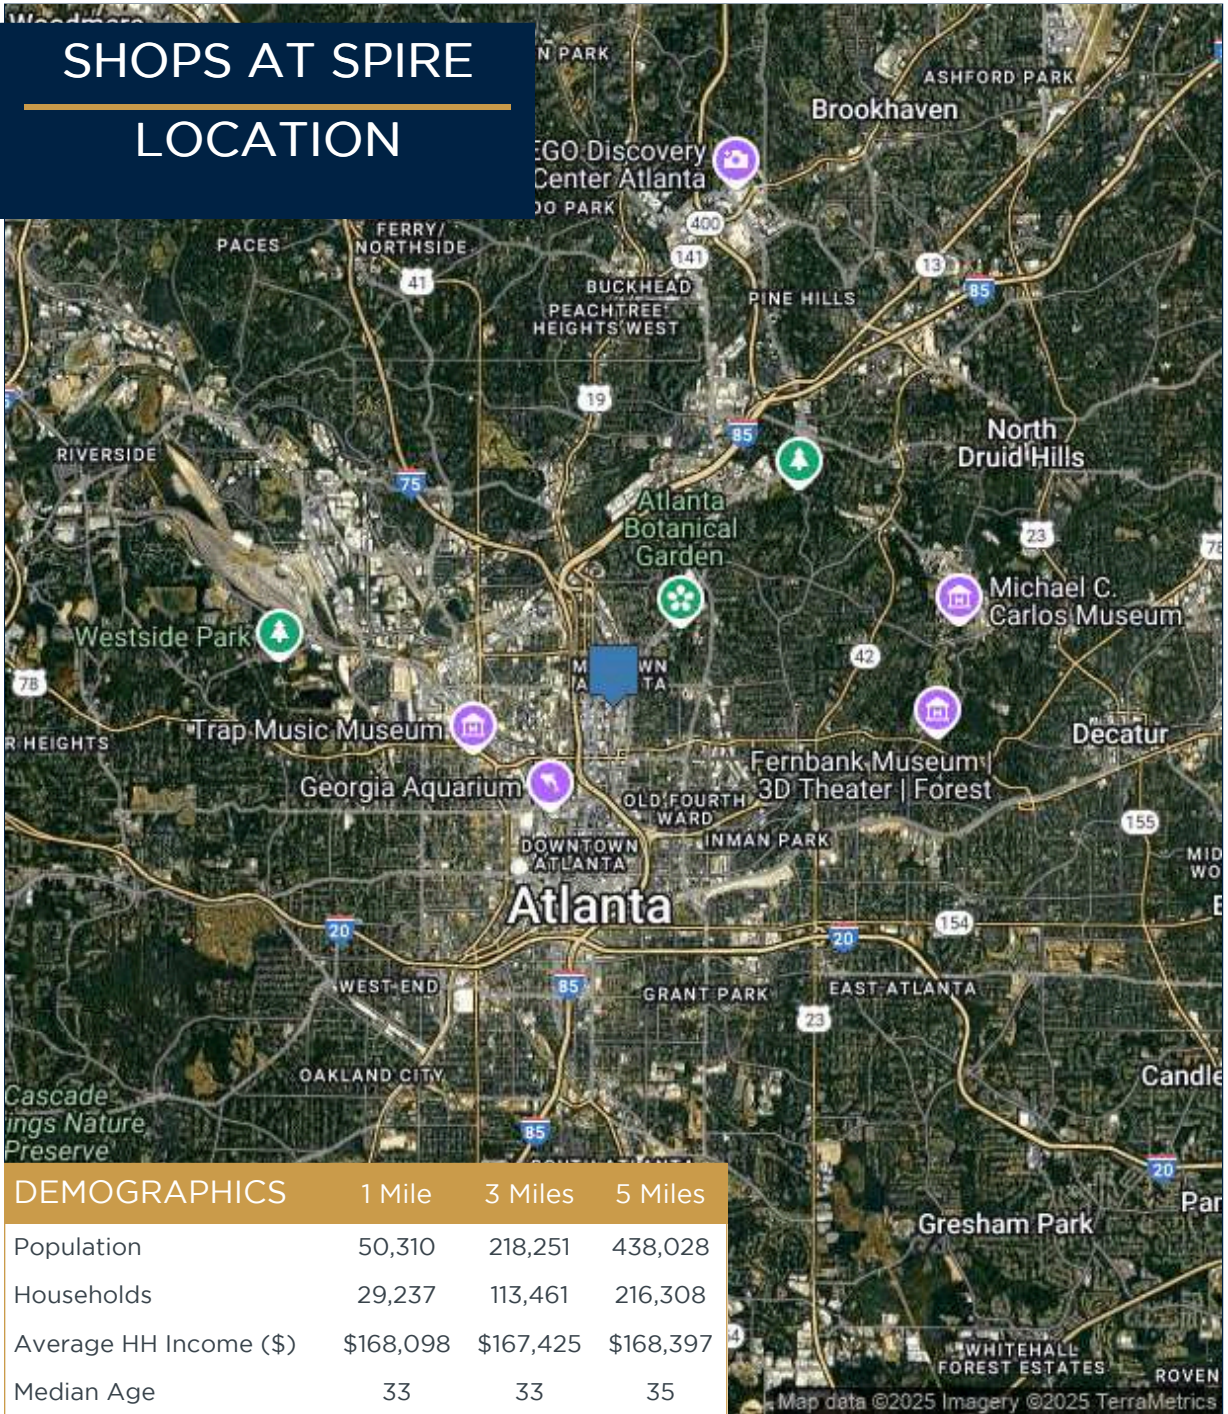

# SHOPS AT SPIRE SITE PLAN

eye•de•ol•o•gy  
vision center • optique

A	Five Guys Burgers & Fries	2,941 SF	E	Professional Cleaners	1,072 SF
A-1	Bachi Box	1,113 SF	F	Eyedeology	984 SF
B	Fresh to Order	2,865 SF	G	Beallagio Nails	2,029 SF
C	Vinny's Pizza	1,192 SF	H	Available	3,638 SF
D	Vinny's Pizza	1,453 SF	J	Core Power Yoga	3,863 SF

# SHOPS AT SPIRE LOCATION

## Property Information:

- High profile retail below Spire condominium tower, a 28-story luxury high-rise, known as one of the premier towers in the heart of Midtown, Atlanta.
- Excellent visibility and frontage along Peachtree Street, and a 88 space parking deck.
- Over 3,000 residential units located within a 5 minute walk.
- Near many of Atlanta's popular destinations, including Piedmont Park, the High Museum of Art, MARTA, the Fox Theatre and the Atlanta Botanical Garden.

# SHOPS AT SPIRE TRADE AREA

Restaurants			Apartments/Condominiums		Specialty/Other
Takorea	The Melting Pot	Chick-fil-a	Biltmore at Midtown	Cornerstone Village	Fox Theatre
Anh's Kitchen	Cypress Street Pint & Plate	The Vortex	100 Midtown Apartments	805 Peachtree Lofts	Tech Square
Vitality Bowls	Five Guys Burger and Fries	Ecco	Nine15 Midtown	Marq on Ponce	Marta Midtown
Starbucks	Vinny's Pizza	The Lawrence	Spire at Midtown		Piedmont Park
Escorpion	Senor Patron	Marlow's Tavern	Viewpoint		Margaret Mitchell House
Einstein Bros. Bagels	Fresh To Order	J. Christopher's			
Atwoods	Baraonda Ristorante & Bar	Quiznos Subs			