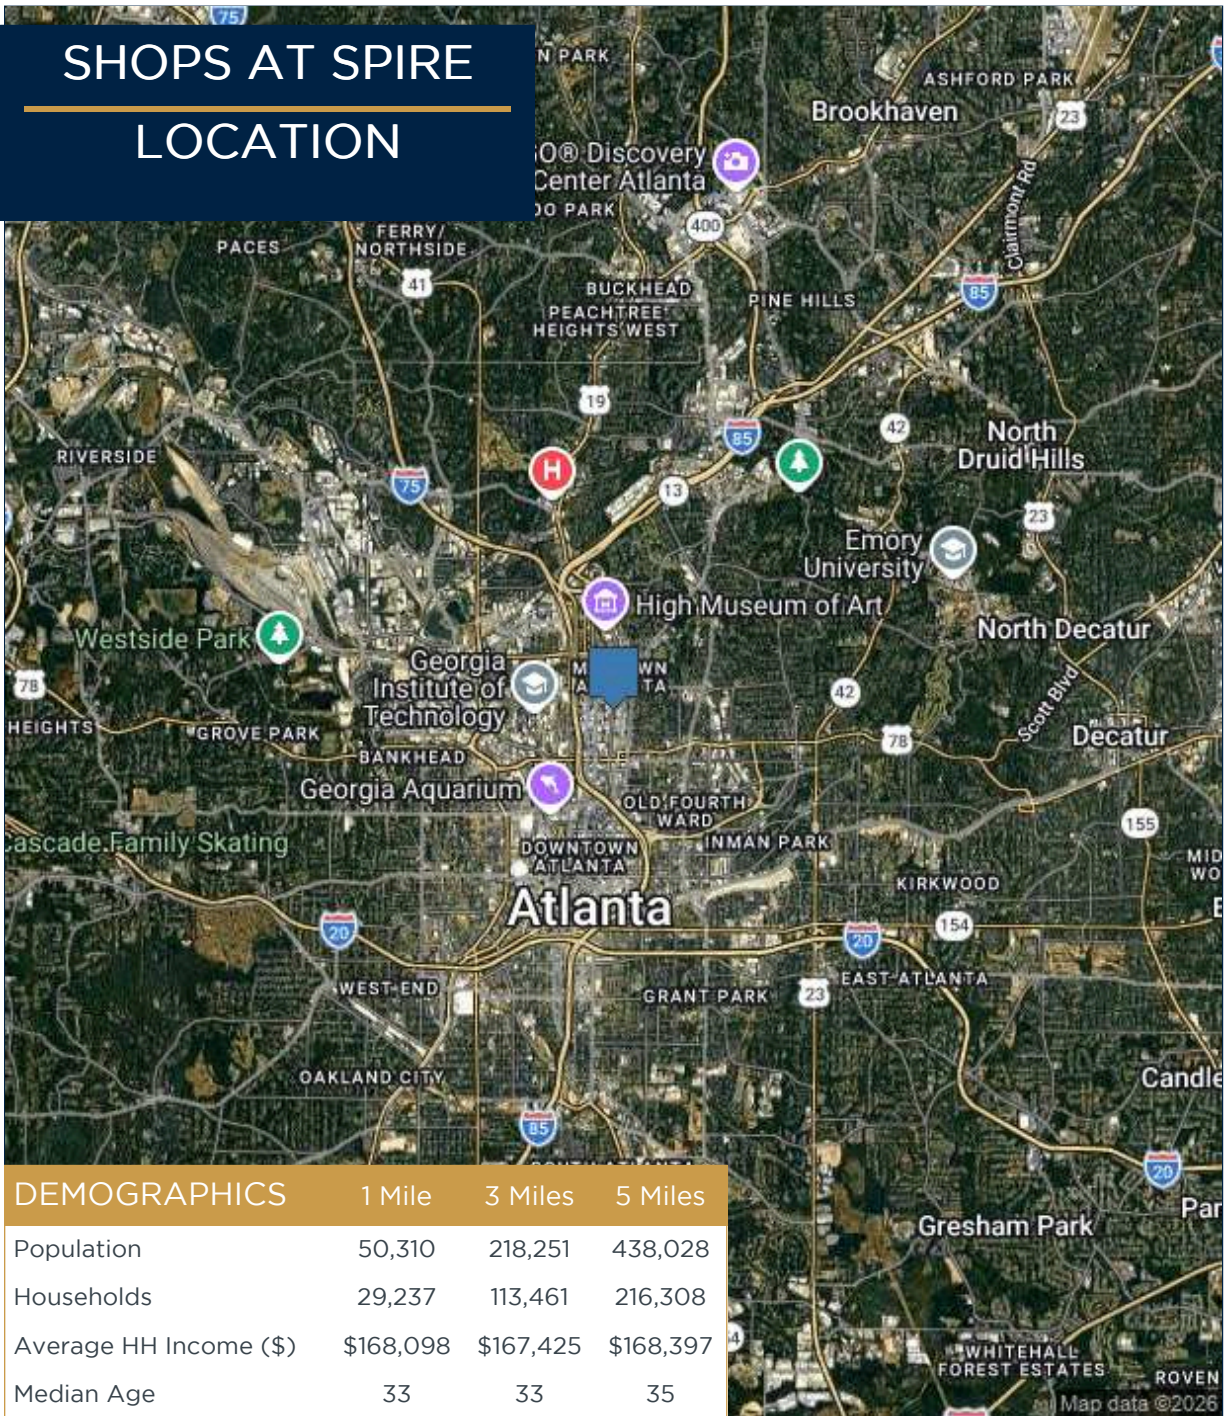

SHOPS AT SPIRE

860 Peachtree Street
Atlanta | GA | 30308

Leasing Contact: Dana Newby | 404-846-4033 | dnewby@cororealty.com

SHOPS AT SPIRE

SITE PLAN

eye•de•ol•o•gy
vision center • optique

A	Five Guys Burgers & Fries	2,941 SF	E	Professional Cleaners	1,072 SF
A-1	Bachi Box	1,113 SF	F	Eyedeology	984 SF
B	Fresh to Order	2,865 SF	G	Beallagio Nails	2,029 SF
C	Vinny's Pizza	1,192 SF	H	Available	3,638 SF
D	Vinny's Pizza	1,453 SF	J	Core Power Yoga	3,863 SF

SHOPS AT SPIRE LOCATION

Property Information:

- High profile retail below Spire condominium tower, a 28-story luxury high-rise, known as one of the premier towers in the heart of Midtown, Atlanta.
- Excellent visibility and frontage along Peachtree Street, and a 88 space parking deck.
- Over 3,000 residential units located within a 5 minute walk.
- Near many of Atlanta's popular destinations, including Piedmont Park, the High Museum of Art, MARTA, the Fox Theatre and the Atlanta Botanical Garden.

SHOPS AT SPIRE TRADE AREA

Restaurants			Apartments/Condominiums		Specialty/Other
Takorea	The Melting Pot	Chick-fil-a	Biltmore at Midtown	Cornerstone Village	Fox Theatre
Anh's Kitchen	Cypress Street Pint & Plate	The Vortex	100 Midtown Apartments	805 Peachtree Lofts	Tech Square
Vitality Bowls	Five Guys Burger and Fries	Ecco	Nine15 Midtown	Marq on Ponce	Marta Midtown
Starbucks	Vinny's Pizza	The Lawrence	Spire at Midtown		Piedmont Park
Escorpion	Senor Patron	Marlow's Tavern	Viewpoint		Margaret Mitchell House
Einstein Bros. Bagels	Fresh To Order	J. Christopher's			
Atwoods	Baraonda Ristorante & Bar	Quiznos Subs			