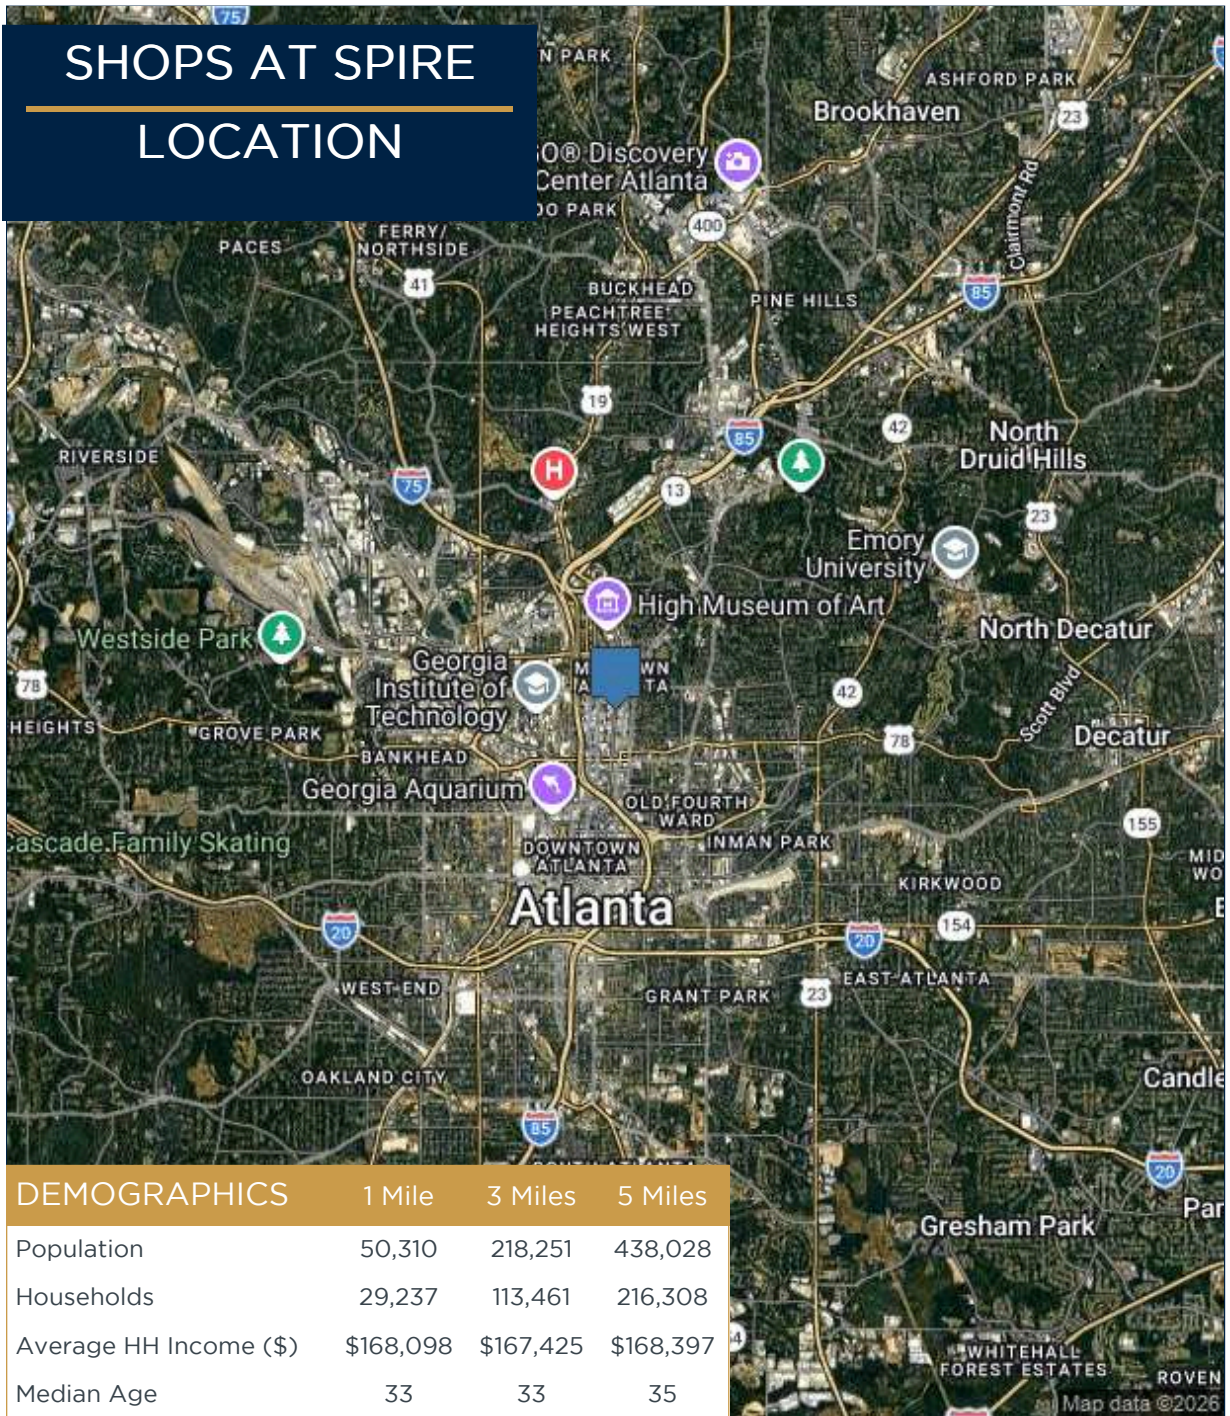

SHOPS AT SPIRE

860 Peachtree Street
Atlanta | GA | 30308

Leasing Contact: Dana Newby | 404-846-4033 | dnewby@cororealty.com

SHOPS AT SPIRE SITE PLAN

A	Five Guys Burgers & Fries	2,941 SF	E	Professional Cleaners	1,072 SF
A-1	Bachi Box	1,113 SF	F	Eyedeology	984 SF
B	Fresh to Order	2,865 SF	G	Beellagio Nails	2,029 SF
C	Vinny's Pizza	1,192 SF	H	Available	3,638 SF
D	Vinny's Pizza	1,453 SF	J	Core Power Yoga	3,863 SF

SHOPS AT SPIRE LOCATION

Property Information:

- High profile retail below Spire condominium tower, a 28-story luxury high-rise, known as one of the premier towers in the heart of Midtown, Atlanta.
- Excellent visibility and frontage along Peachtree Street, and a 88 space parking deck.
- Over 3,000 residential units located within a 5 minute walk.
- Near many of Atlanta's popular destinations, including Piedmont Park, the High Museum of Art, MARTA, the Fox Theatre and the Atlanta Botanical Garden.

SHOPS AT SPIRE TRADE AREA

Restaurants			Apartments/Condominiums		Specialty/Other
Takorea	The Melting Pot	Chick-fil-a	Biltmore at Midtown	Cornerstone Village	Fox Theatre
Anh's Kitchen	Cypress Street Pint & Plate	The Vortex	100 Midtown Apartments	805 Peachtree Lofts	Tech Square
Vitality Bowls	Five Guys Burger and Fries	Ecco	Nine15 Midtown	Marq on Ponce	Marta Midtown
Starbucks	Vinny's Pizza	The Lawrence	Spire at Midtown		Piedmont Park
Escorpion	Senor Patron	Marlow's Tavern	Viewpoint		Margaret Mitchell House
Einstein Bros. Bagels	Fresh To Order	J. Christopher's			
Atwoods	Baraonda Ristorante & Bar	Quiznos Subs			