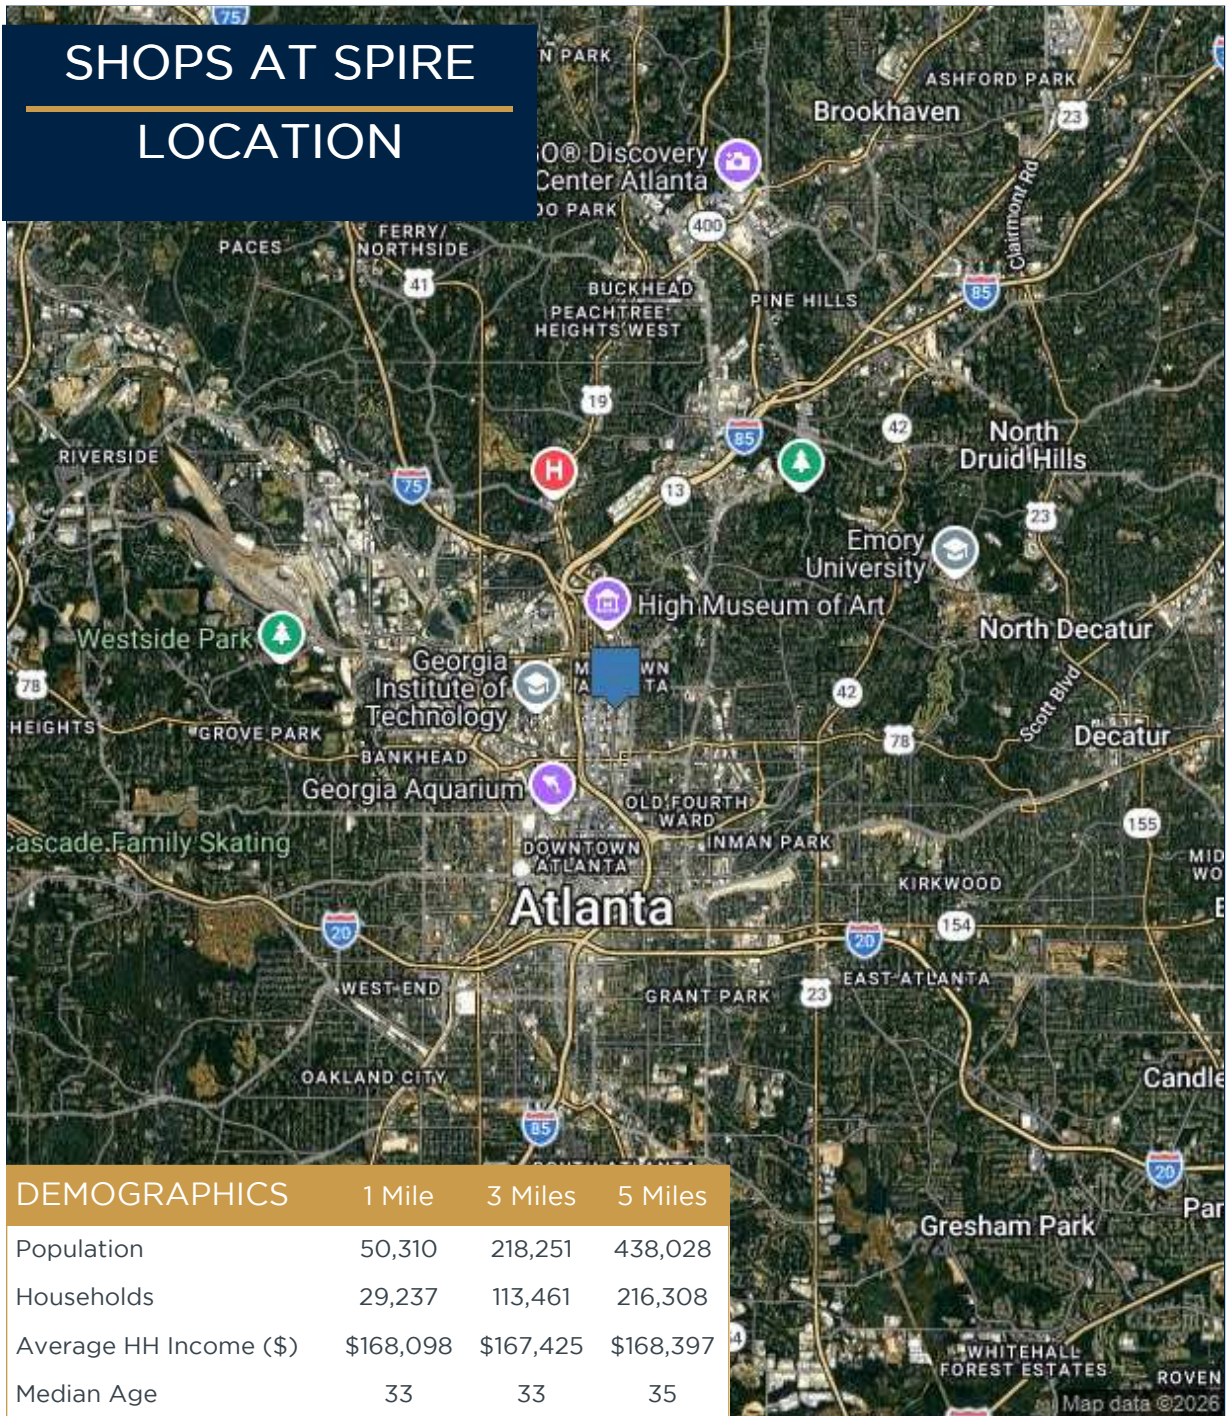

SHOPS AT SPIRE

860 Peachtree Street
Atlanta | GA | 30308

Leasing Contact: Dana Newby | 404-846-4033 | dnewby@cororealty.com

SHOPS AT SPIRE SITE PLAN

A	Five Guys Burgers & Fries	2,941 SF	E	Professional Cleaners	1,072 SF
A-1	Bachi Box	1,113 SF	F	Eyedeology	984 SF
B	Fresh to Order	2,865 SF	G	Beallagio Nails	2,029 SF
C	Vinny's Pizza	1,192 SF	H	Available	3,638 SF
D	Vinny's Pizza	1,453 SF	J	Core Power Yoga	3,863 SF

SHOPS AT SPIRE LOCATION

Property Information:

- High profile retail below Spire condominium tower, a 28-story luxury high-rise, known as one of the premier towers in the heart of Midtown, Atlanta.
- Excellent visibility and frontage along Peachtree Street, and a 88 space parking deck.
- Over 3,000 residential units located within a 5 minute walk.
- Near many of Atlanta's popular destinations, including Piedmont Park, the High Museum of Art, MARTA, the Fox Theatre and the Atlanta Botanical Garden.