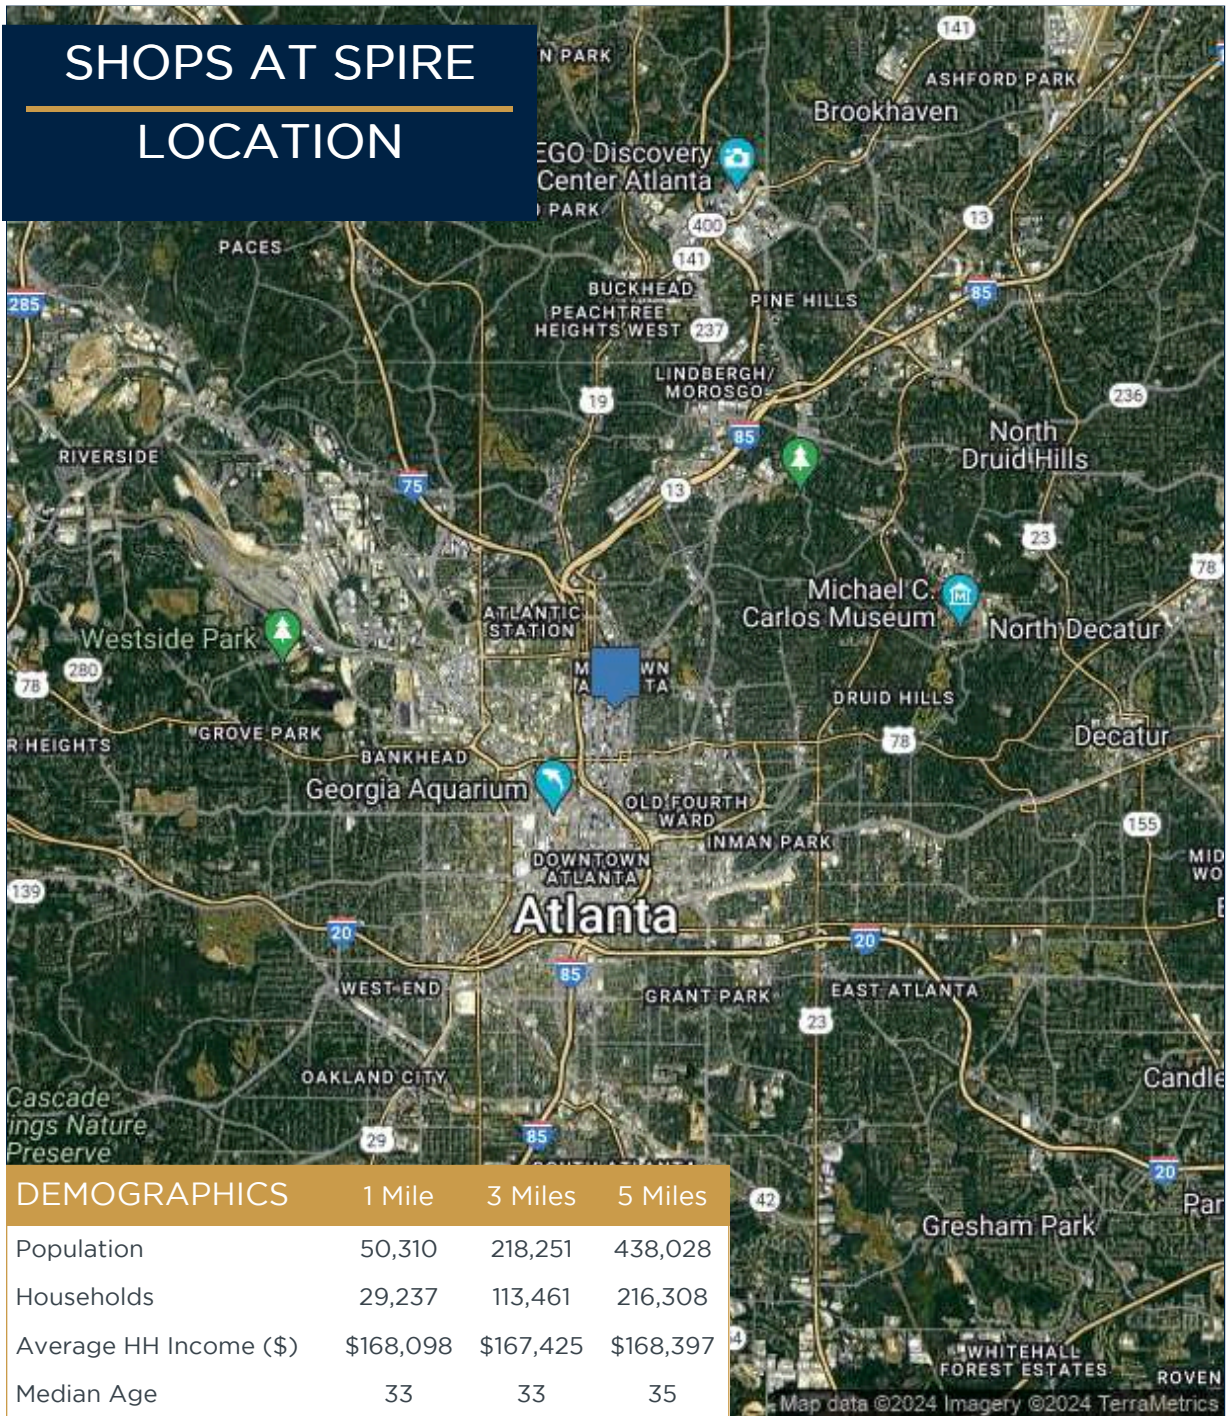

SHOPS AT SPIRE

860 Peachtree Street
Atlanta | GA | 30308

Leasing Contact: Dana Newby | 404-846-4033 | dnewby@cororealty.com

SHOPS AT SPIRE SITE PLAN

A	Five Guys Burgers & Fries	2,941 SF	E	Professional Cleaners	1,072 SF
A-1	Available	1,113 SF	F	Eyedeology	984 SF
B	Fresh to Order	2,865 SF	G	Beallagio Nails	2,029 SF
C	Available	1,192 SF	H	Senor Patron	3,638 SF
D	Vinny's Pizza	1,453 SF	J	Core Power Yoga	3,863 SF

SHOPS AT SPIRE LOCATION

Property Information:

- High profile retail below Spire condominium tower, a 28-story luxury high-rise, known as one of the premier towers in the heart of Midtown, Atlanta.
- Excellent visibility and frontage along Peachtree Street, and a 88 space parking deck.
- Over 3,000 residential units located within a 5 minute walk.
- Near many of Atlanta's popular destinations, including Piedmont Park, the High Museum of Art, MARTA, the Fox Theatre and the Atlanta Botanical Garden.