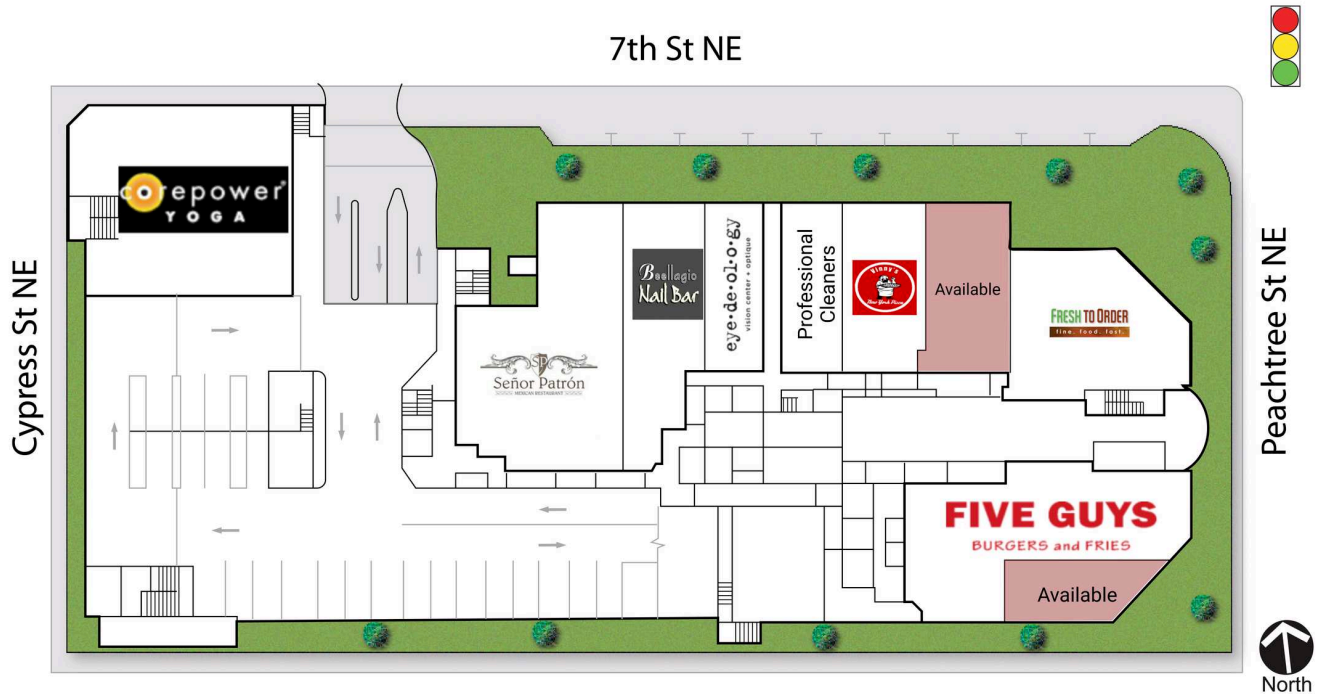

SHOPS AT SPIRE

860 Peachtree Street
Atlanta | GA | 30308

Leasing Contact: Dana Newby | 404-846-4033 | dnewby@cororealty.com

SHOPS AT SPIRE SITE PLAN

A	Five Guys Burgers & Fries	2,941 SF	E	Professional Cleaners	1,072 SF
A-1	Available	1,113 SF	F	Eyedeology	984 SF
B	Fresh to Order	2,865 SF	G	Beallagio Nails	2,029 SF
C	Available	1,192 SF	H	Senor Patron	3,638 SF
D	Vinny's Pizza	1,453 SF	J	Core Power Yoga	3,863 SF

SHOPS AT SPIRE LOCATION

Property Information:

- High profile retail below Spire condominium tower, a 28-story luxury high-rise, known as one of the premier towers in the heart of Midtown, Atlanta.
- Excellent visibility and frontage along Peachtree Street, and a 88 space parking deck.
- Over 3,000 residential units located within a 5 minute walk.
- Near many of Atlanta's popular destinations, including Piedmont Park, the High Museum of Art, MARTA, the Fox Theatre and the Atlanta Botanical Garden.

SHOPS AT SPIRE TRADE AREA

Restaurants			Apartments/Condominiums		Specialty/Other
Takorea	The Melting Pot	Chick-fil-a	Biltmore at Midtown	Cornerstone Village	Fox Theatre
Anh's Kitchen	Cypress Street Pint & Plate	The Vortex	100 Midtown Apartments	805 Peachtree Lofts	Tech Square
Vitality Bowls	Five Guys Burger and Fries	Ecco	Nine15 Midtown	Marq on Ponce	Marta Midtown
Starbucks	Vinny's Pizza	The Lawrence	Spire at Midtown		Piedmont Park
Escorpion	Senor Patron	Marlow's Tavern	Viewpoint		Margaret Mitchell House
Einstein Bros. Bagels	Fresh To Order	J. Christopher's			
Atwoods	Baraonda Ristorante & Bar	Quiznos Subs			