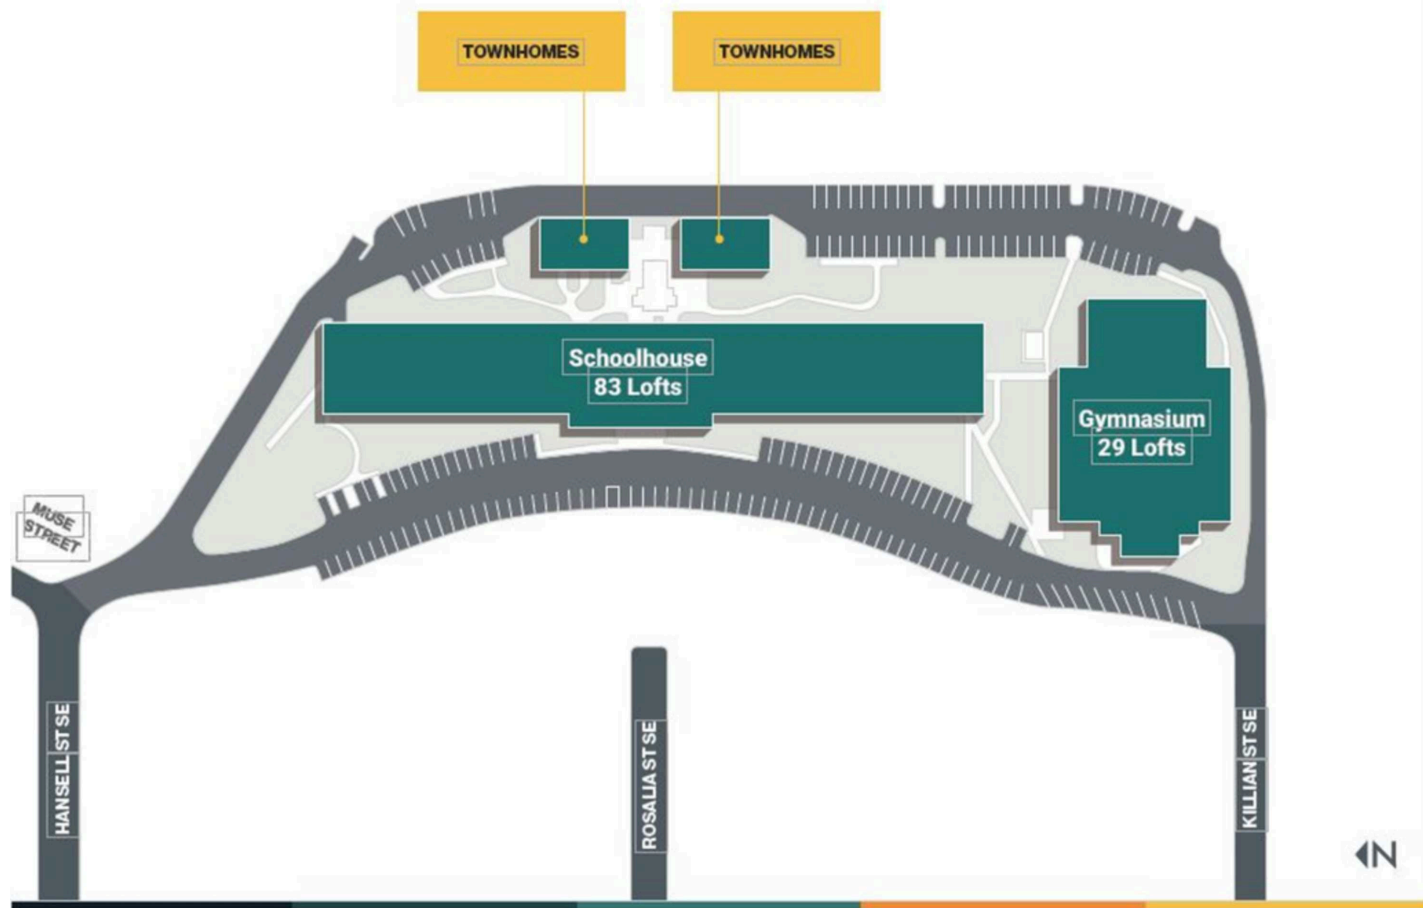

THE ROOSEVELT LOFTS

745 Hansell Street, SE
Atlanta | GA | 30312

THE ROOSEVELT LOFTS

SITE PLAN

THE ROOSEVELT LOFTS LOCATION

Property Information:

- Historic high school building located in Grant Park.
- Under .5 miles (5 minute walk) to the Beltline.
- Sing family home in Grant Park sell for \$500-\$900k.
- Central BeltLine access to dining and retail districts
- Adjacent to Glenwood Park, a mixed-use neighborhood offering tree-lined streets, popular restaurants, boutique shops, and green space

THE ROOSEVELT LOFTS TRADE AREA