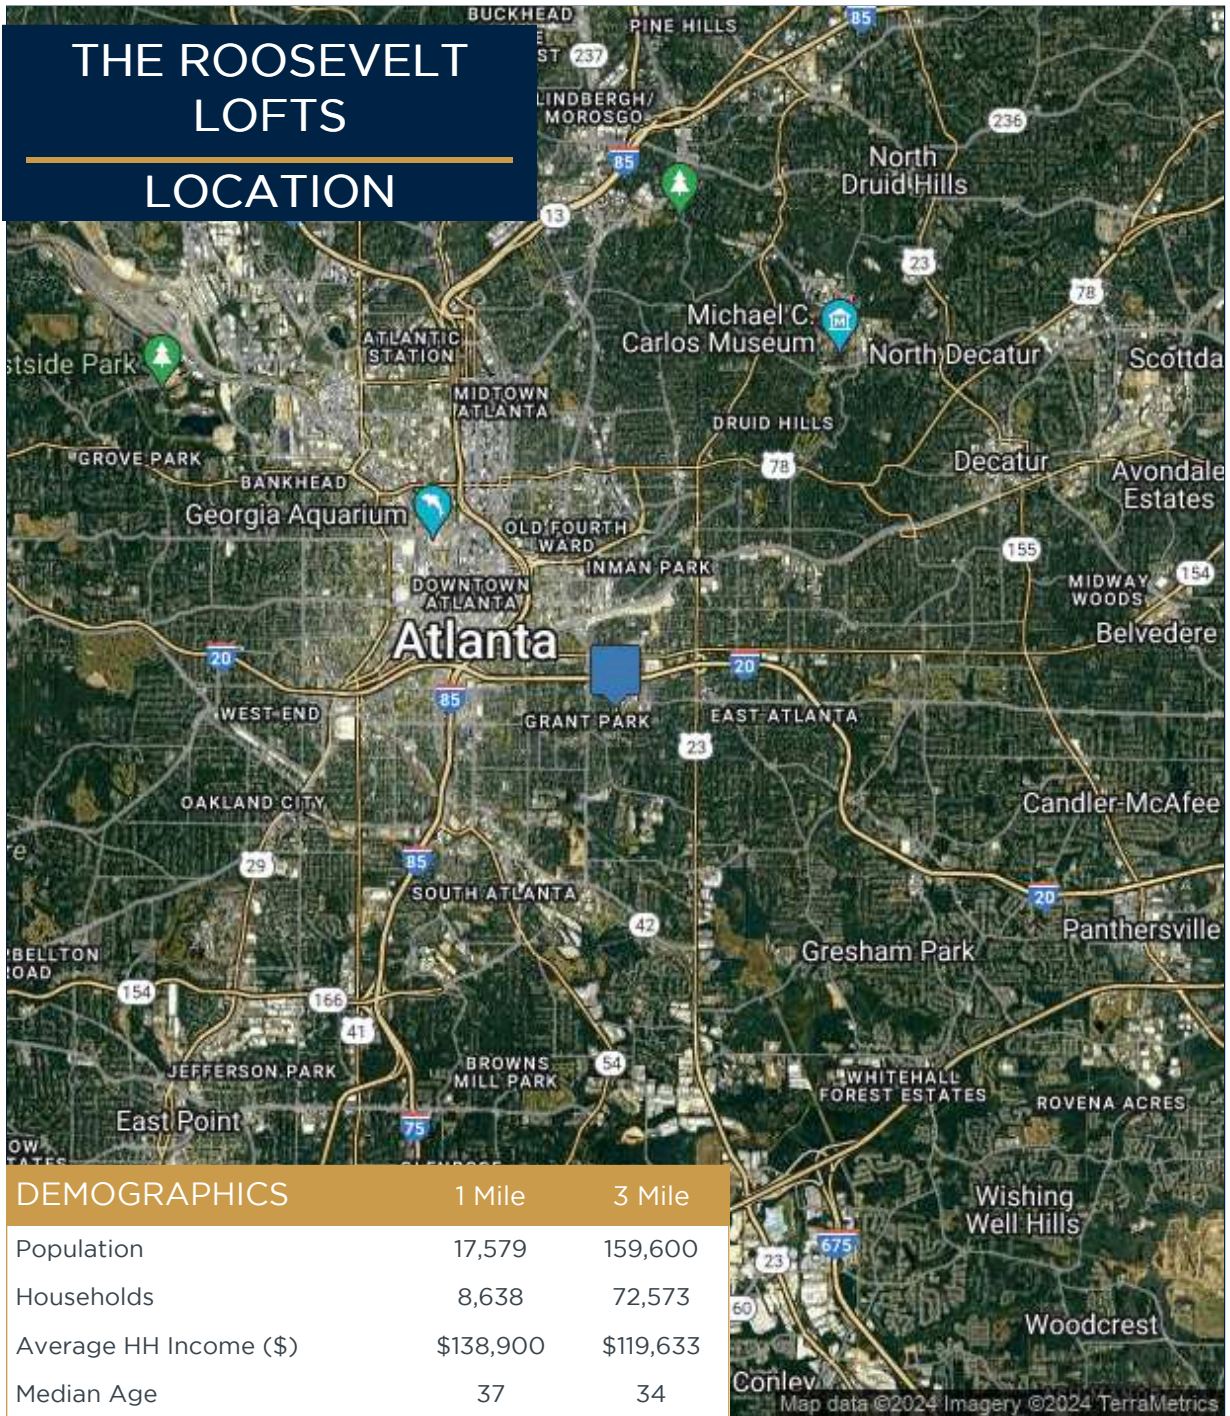

THE ROOSEVELT LOFTS

745 Hansell Street, SE
Atlanta | GA | 30312

THE ROOSEVELT LOFTS

SITE PLAN

THE ROOSEVELT LOFTS LOCATION

Property Information:

- Historic high school building located in Grant Park.
- Under .5 miles (5 minute walk) to the Beltline.
- Sing family home in Grant Park sell for \$500-\$900k.
- Central BeltLine access to dining and retail districts
- Adjacent to Glenwood Park, a mixed-use neighborhood offering tree-lined streets, popular restaurants, boutique shops, and green space

THE ROOSEVELT LOFTS TRADE AREA