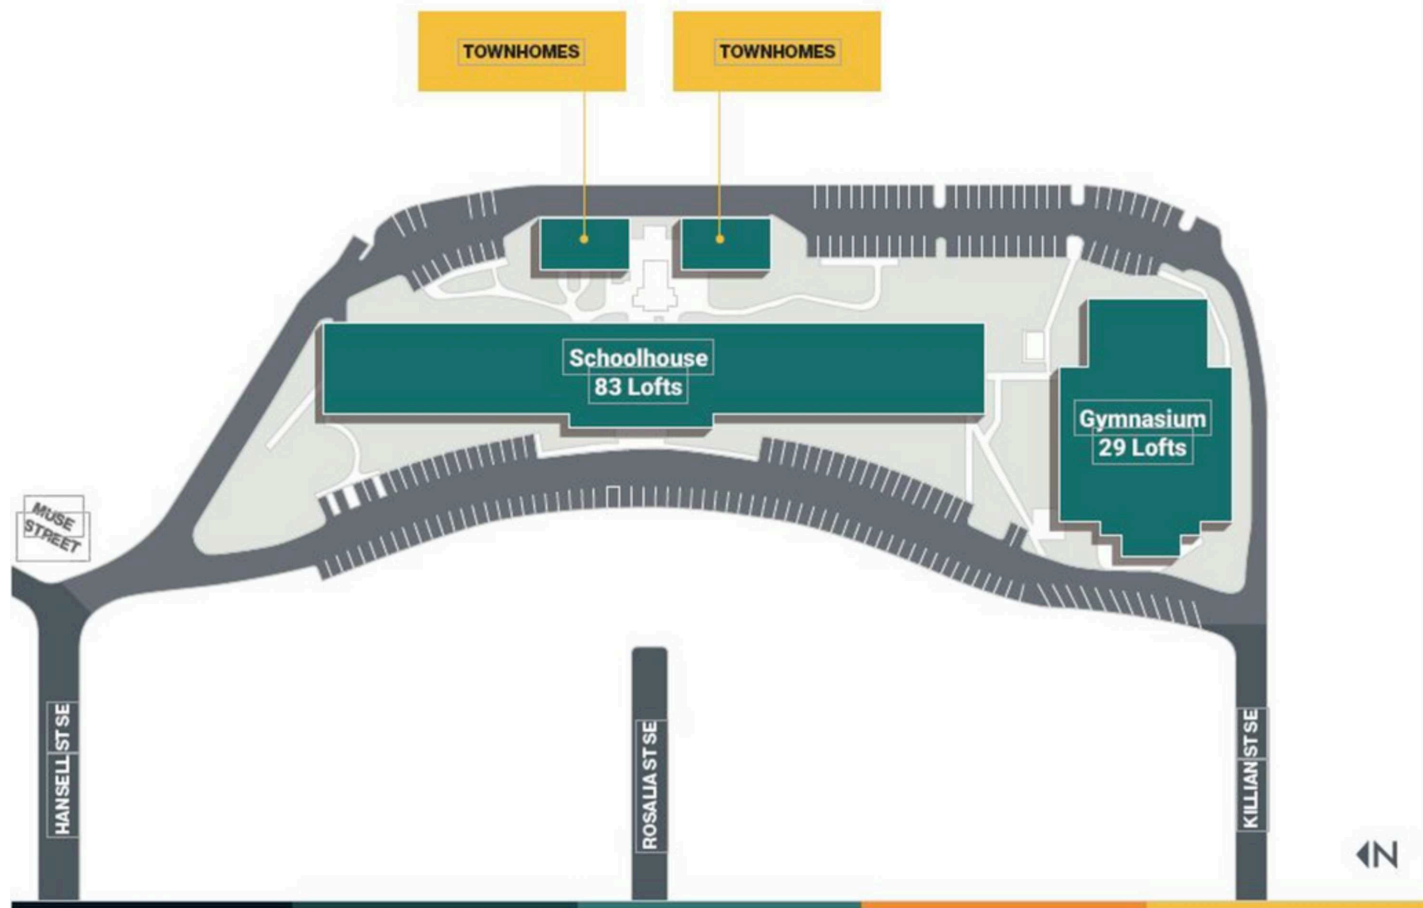

THE ROOSEVELT LOFTS

745 Hansell Street, SE
Atlanta | GA | 30312

THE ROOSEVELT LOFTS

SITE PLAN

THE ROOSEVELT LOFTS LOCATION

Property Information:

- Historic high school building located in Grant Park.
- Under .5 miles (5 minute walk) to the Beltline.
- Single family home in Grant Park sell for \$500-\$900k.
- Central BeltLine access to dining and retail districts
- Adjacent to Glenwood Park, a mixed-use neighborhood offering tree-lined streets, popular restaurants, boutique shops, and green space

THE ROOSEVELT LOFTS TRADE AREA