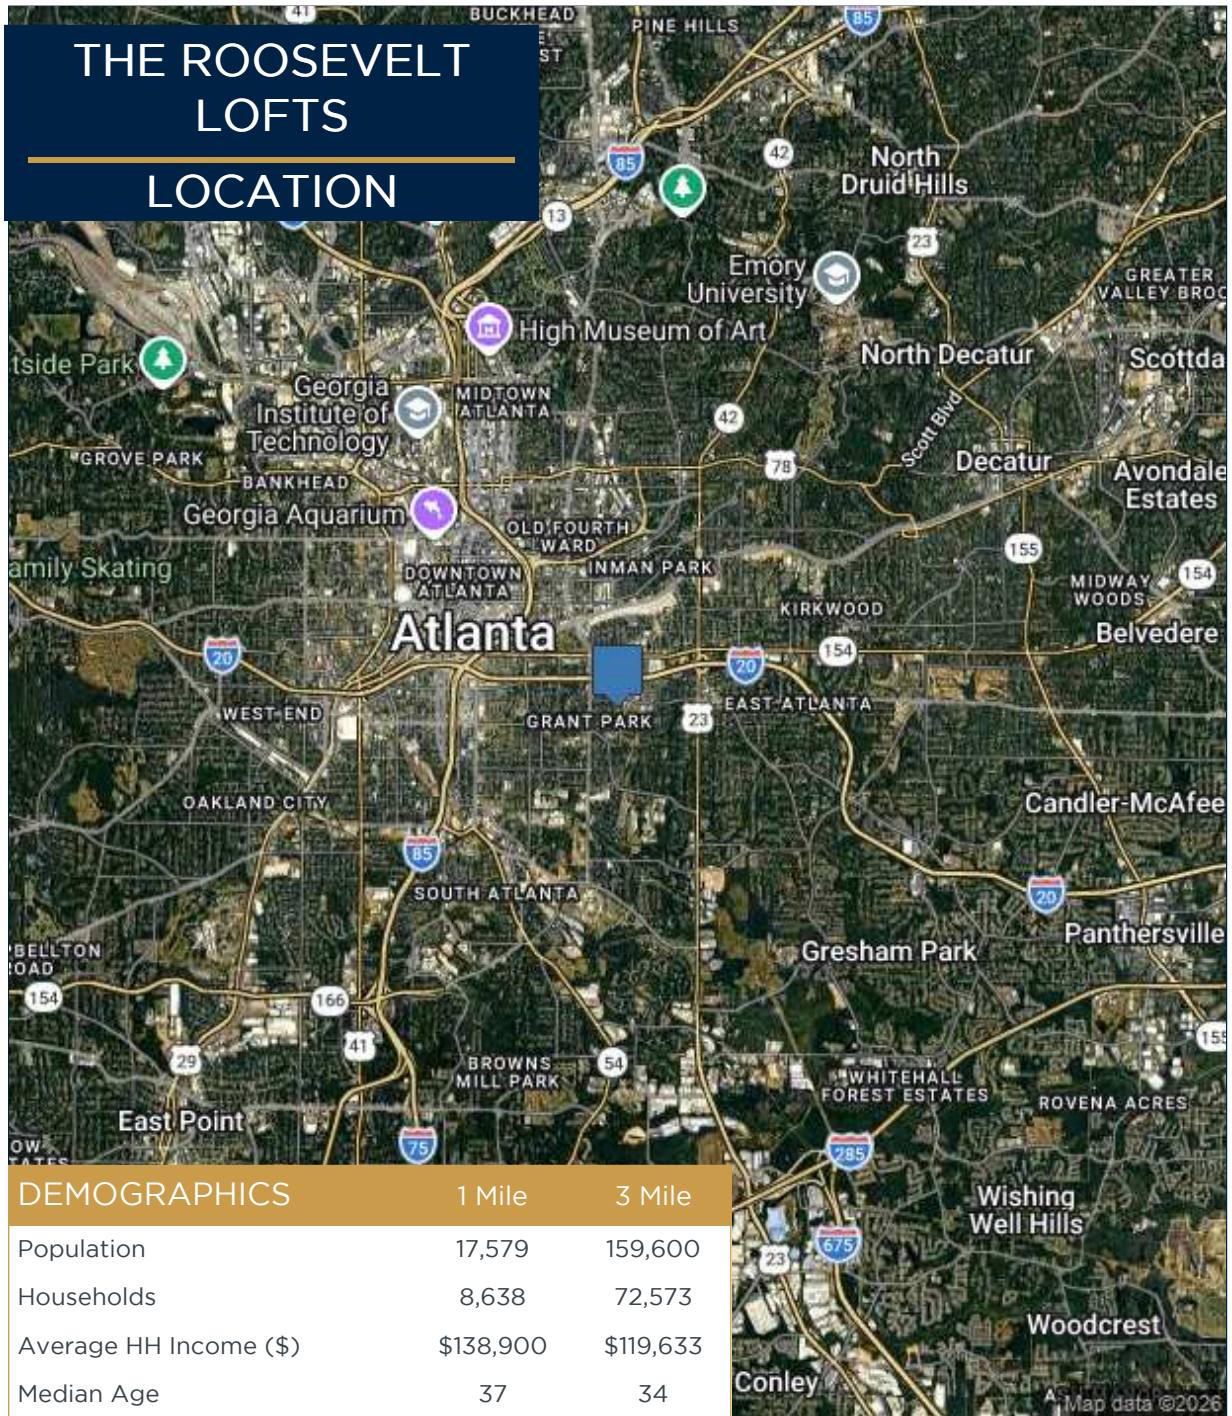

THE ROOSEVELT LOFTS

745 Hansell Street, SE
Atlanta | GA | 30312

THE ROOSEVELT LOFTS

SITE PLAN

THE ROOSEVELT LOFTS LOCATION

Property Information:

- Historic high school building located in Grant Park.
- Under .5 miles (5 minute walk) to the Beltline.
- Single family home in Grant Park sell for \$500-\$900k.
- Central BeltLine access to dining and retail districts
- Adjacent to Glenwood Park, a mixed-use neighborhood offering tree-lined streets, popular restaurants, boutique shops, and green space

THE ROOSEVELT LOFTS TRADE AREA