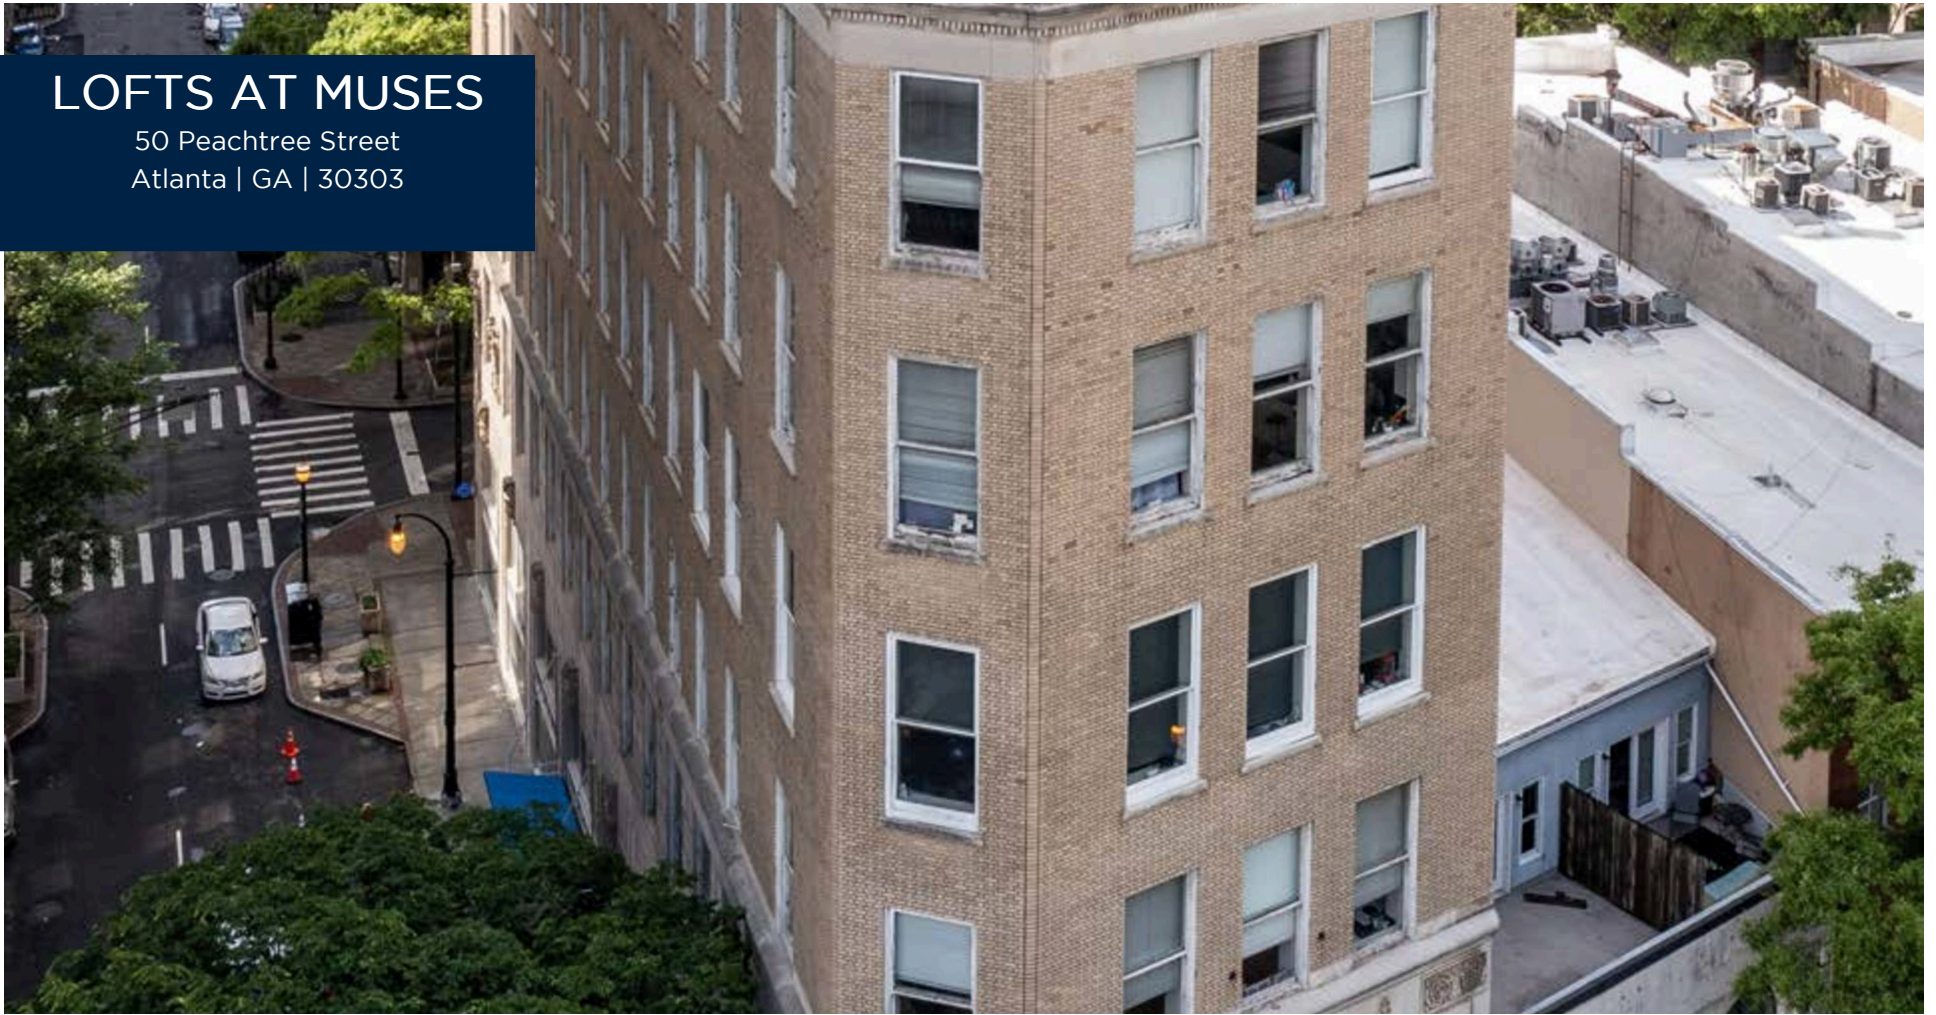

# LOFTS AT MUSES

50 Peachtree Street  
Atlanta | GA | 30303

# LOFTS AT MUSES LOCATION

## Property Information:

- Located in downtown Atlanta, next to the newly pedestrainized Broad Street, where over 25 restaurants and cafes share common seating and programming.
- the neighborhood is also the most accessible by mass transit. Downtown has 10 MARTA stations with Five Points and Peachtree Center MARTA both just 0.2 miles from the Muses building. MARTA also gives riders easy access to many parts of the city including:
  - Midtown (5 minutes)
  - The new Microsoft Campus at Bankhead Station (7 minutes)
  - Buckhead (15 minutes)
  - Central Perimeter/Dunwoody Station (20 minutes)
- A variety of entertainment options sit within a mile of the property such as Mercedes-Benz Stadium, State Farm Arena, Centennial Olympic Park and The Tabernacle music venue