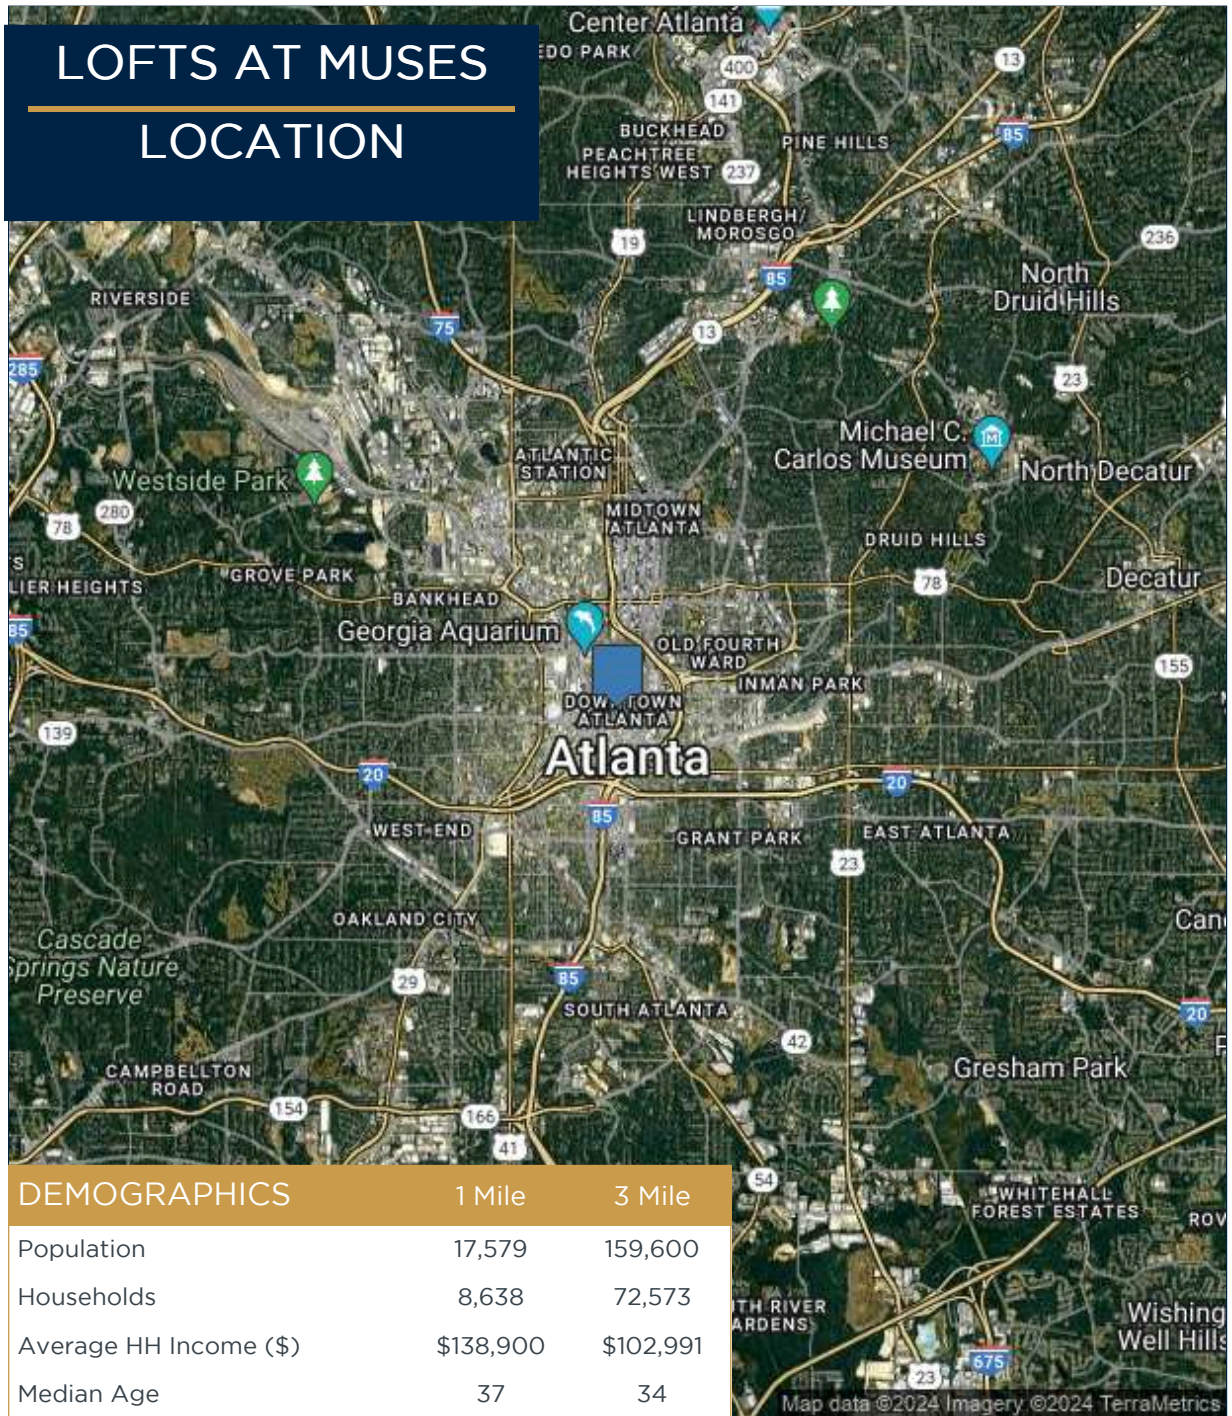

# LOFTS AT MUSES

50 Peachtree Street  
Atlanta | GA | 30303

# LOFTS AT MUSES LOCATION

## Property Information:

- Located in downtown Atlanta, next to the newly pedestrainized Broad Street, where over 25 restaurants and cafes share common seating and programming.
- the neighborhood is also the most accessible by mass transit. Downtown has 10 MARTA stations with Five Points and Peachtree Center MARTA both just 0.2 miles from the Muses building. MARTA also gives riders easy access to many parts of the city including:
  - Midtown (5 minutes)
  - The new Microsoft Campus at Bankhead Station (7 minutes)
  - Buckhead (15 minutes)
  - Central Perimeter/Dunwoody Station (20 minutes)
- A variety of entertainment options sit within a mile of the property such as Mercedes-Benz Stadium, State Farm Arena, Centennial Olympic Park and The Tabernacle music venue