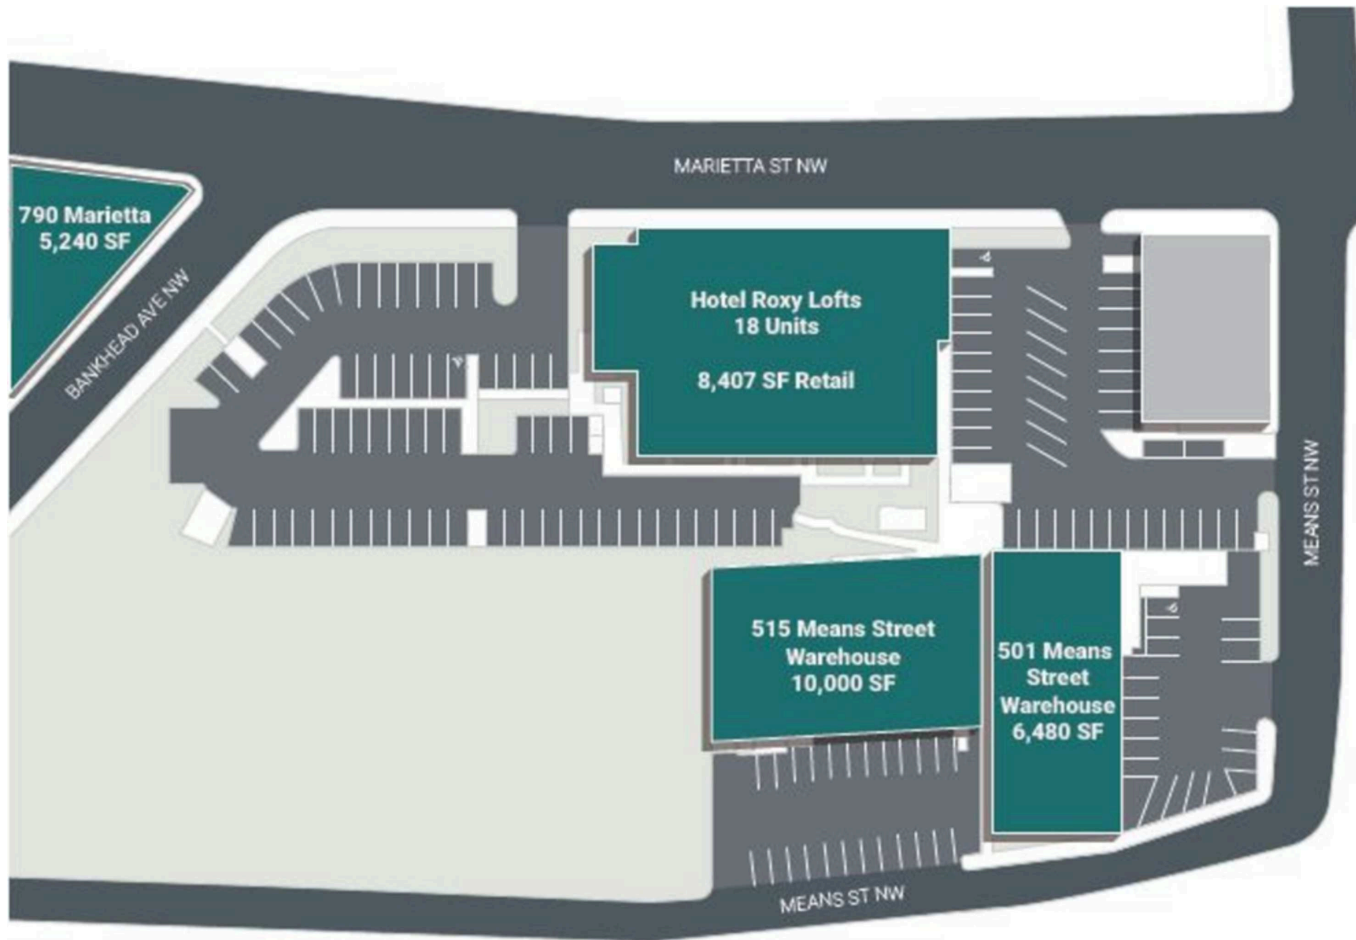

HOTEL ROXY LOFTS

768 Marietta Street, NW
Atlanta | GA | 30318

HOTEL ROXY LOFTS

SITE PLAN

HOTEL ROXY LOFTS

LOCATION

Property Information:

- Within West Midtown, long regarded as a hotbed for dining, shopping, and entertainment
- Located at the Donald Lee Holloway “gateway” to all the new activity. Roxy is ideally positioned to take advantage of both the rapidly rising Westside and the long-proven anchors of Georgia Tech and Midtown Atlanta.
- Direct access to the PATH Parkway walking and biking trail that totals 1.6 miles and connects Georgia Tech to Downtown and West Midtown.

HOTEL ROXY LOFTS

TRADE AREA