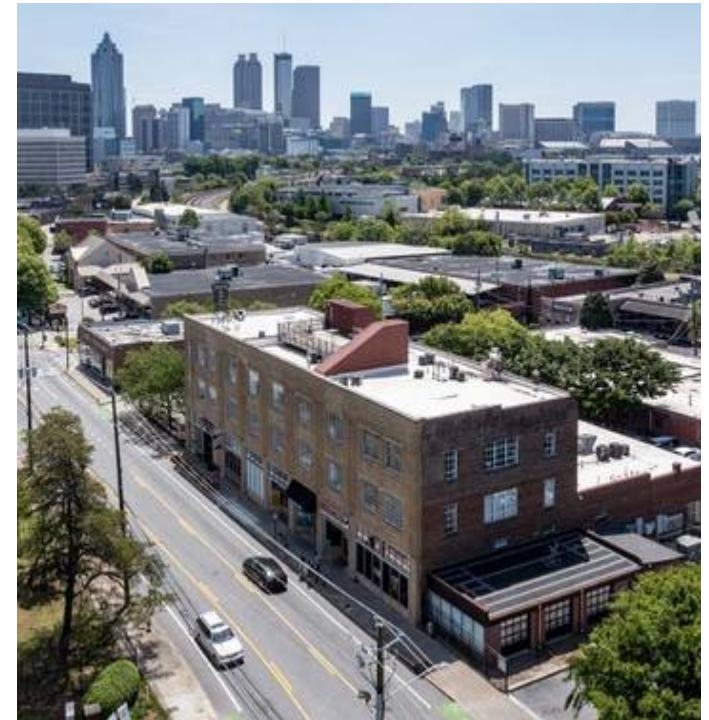

HOTEL ROXY LOFTS

768 Marietta Street, NW
Atlanta | GA | 30318

HOTEL ROXY LOFTS

SITE PLAN

HOTEL ROXY LOFTS

LOCATION

Property Information:

- Within West Midtown, long regarded as a hotbed for dining, shopping, and entertainment
- Located at the Donald Lee Holloway “gateway” to all the new activity. Roxy is ideally positioned to take advantage of both the rapidly rising Westside and the long-proven anchors of Georgia Tech and Midtown Atlanta.
- Direct access to the PATH Parkway walking and biking trail that totals 1.6 miles and connects Georgia Tech to Downtown and West Midtown.

HOTEL ROXY LOFTS

TRADE AREA