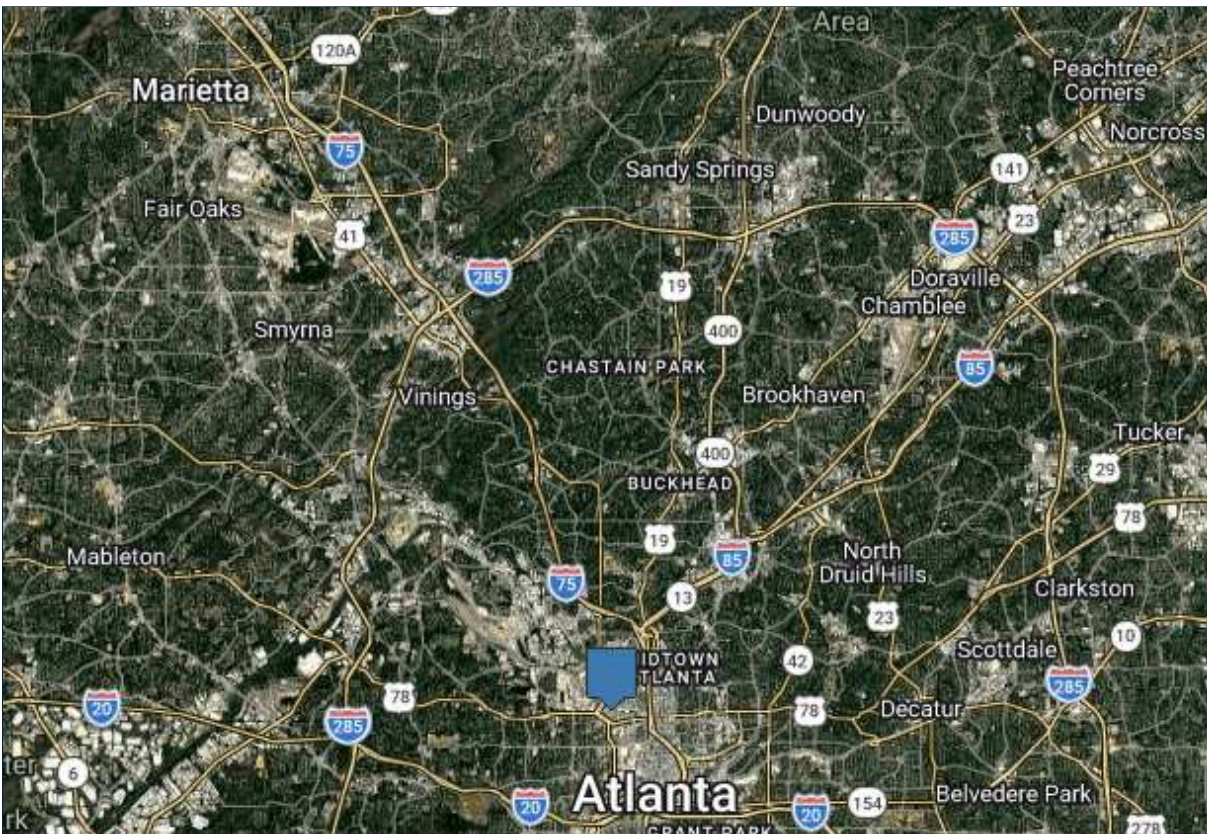

HOTEL ROXY LOFTS

768 Marietta Street, NW
Atlanta | GA | 30318

HOTEL ROXY LOFTS

SITE PLAN

HOTEL ROXY LOFTS

LOCATION

Property Information:

- Within West Midtown, long regarded as a hotbed for dining, shopping, and entertainment
- Located at the Donald Lee Holloway “gateway” to all the new activity. Roxy is ideally positioned to take advantage of both the rapidly rising Westside and the long-proven anchors of Georgia Tech and Midtown Atlanta.
- Direct access to the PATH Parkway walking and biking trail that totals 1.6 miles and connects Georgia Tech to Downtown and West Midtown.

HOTEL ROXY LOFTS

TRADE AREA