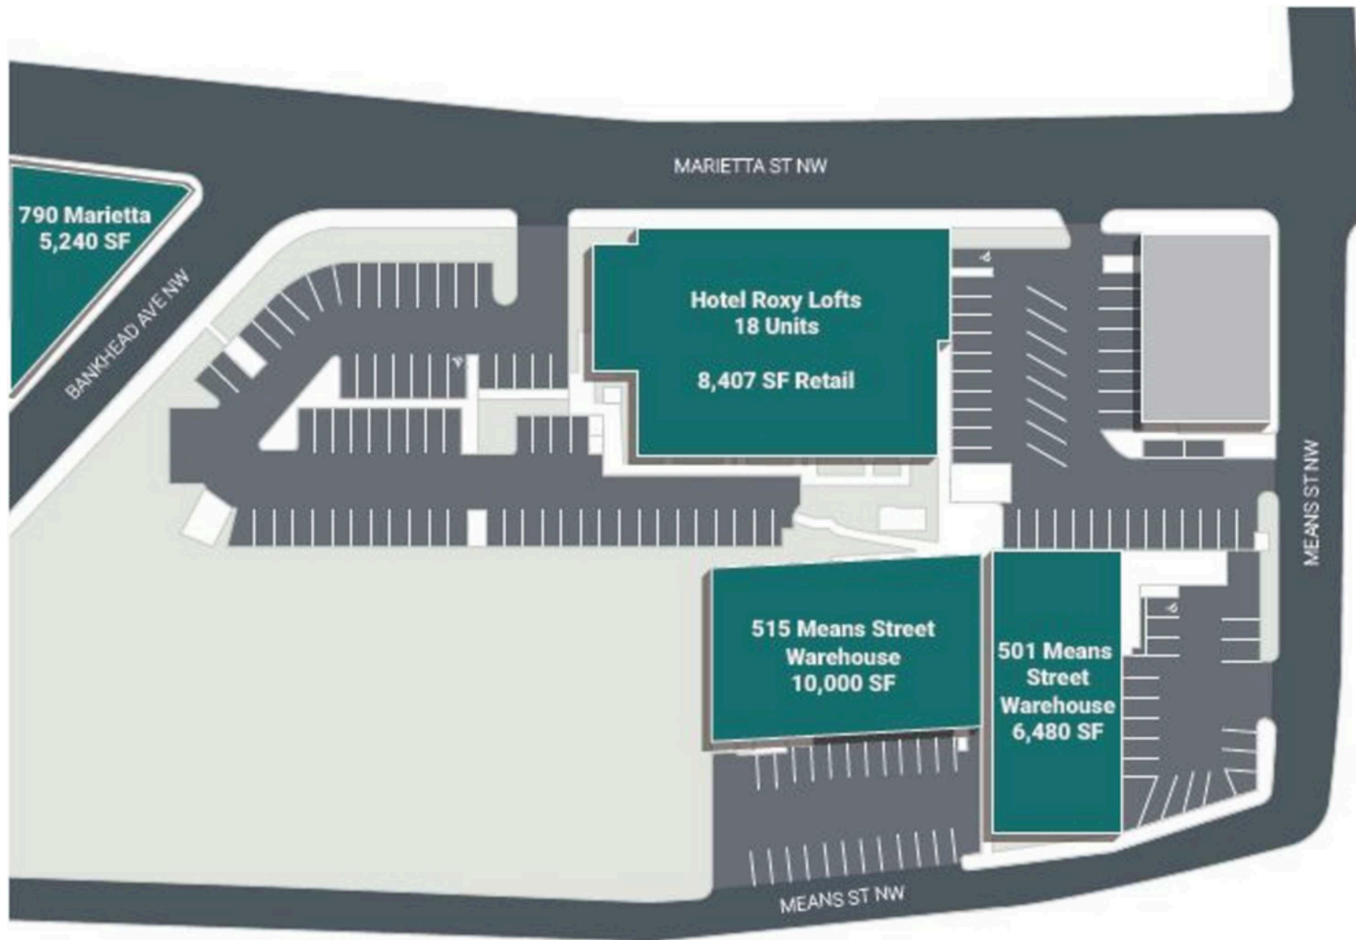

HOTEL ROXY LOFTS

768 Marietta Street, NW
Atlanta | GA | 30318

HOTEL ROXY LOFTS

SITE PLAN

HOTEL ROXY LOFTS

LOCATION

Property Information:

- Within West Midtown, long regarded as a hotbed for dining, shopping, and entertainment
- Located at the Donald Lee Holloway “gateway” to all the new activity. Roxy is ideally positioned to take advantage of both the rapidly rising Westside and the long-proven anchors of Georgia Tech and Midtown Atlanta.
- Direct access to the PATH Parkway walking and biking trail that totals 1.6 miles and connects Georgia Tech to Downtown and West Midtown.

HOTEL ROXY LOFTS

TRADE AREA