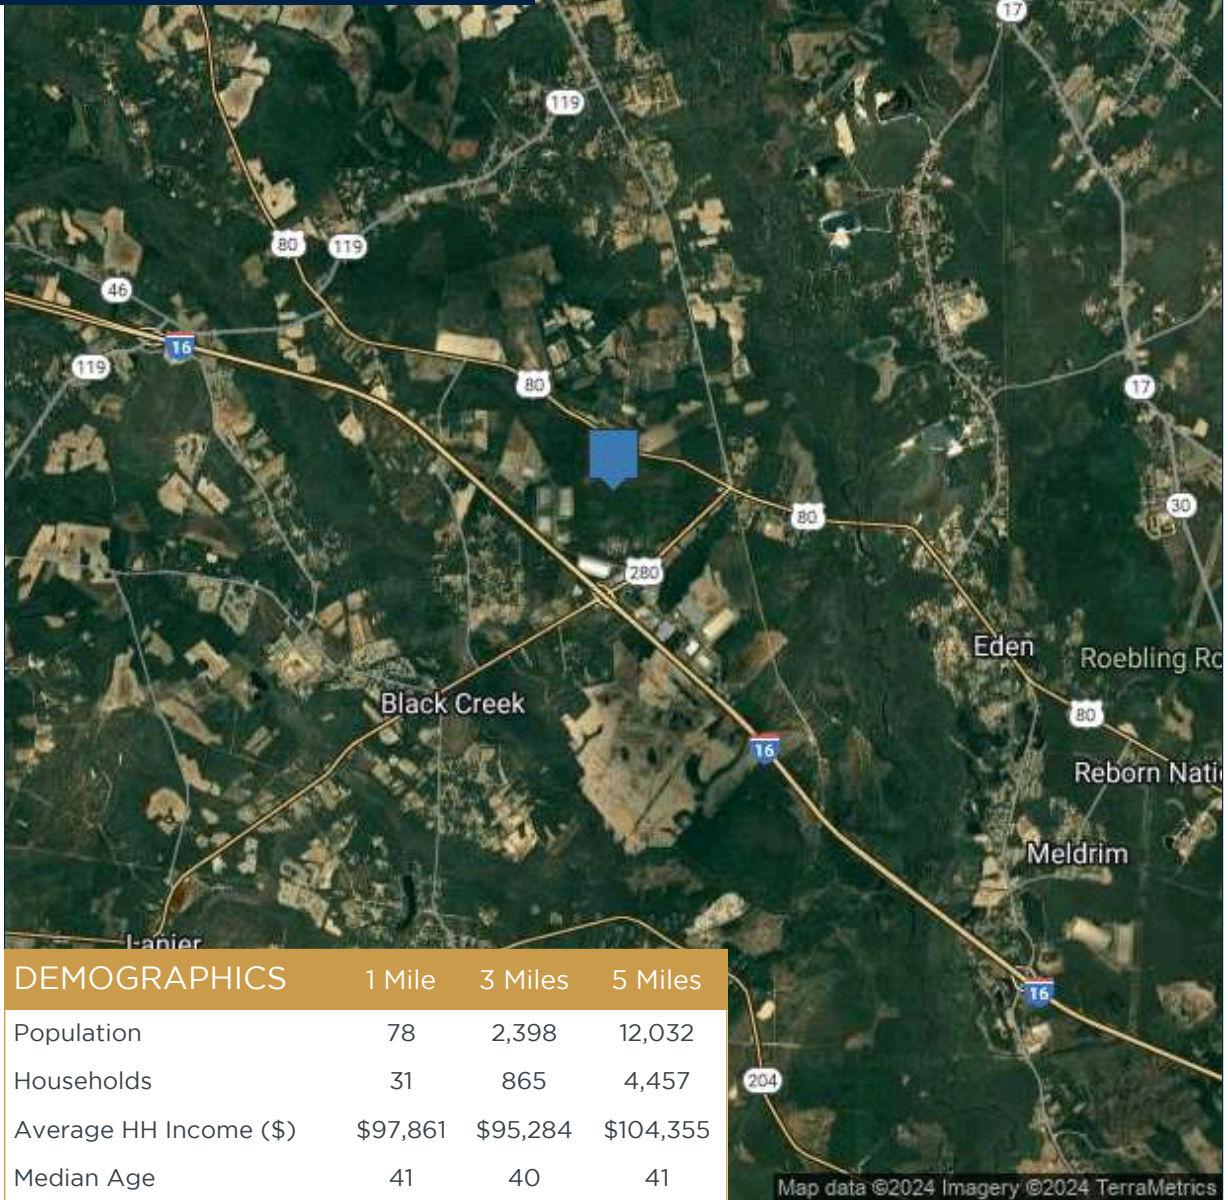

# WESTPORT INDUSTRIAL PARK LOCATION

DEMOGRAPHICS	1 Mile	3 Miles	5 Miles
Population	78	2,398	12,032
Households	31	865	4,457
Average HH Income (\$)	\$97,861	\$95,284	\$104,355
Median Age	41	40	41

Map data ©2024 Imagery ©2024 TerraMetrics