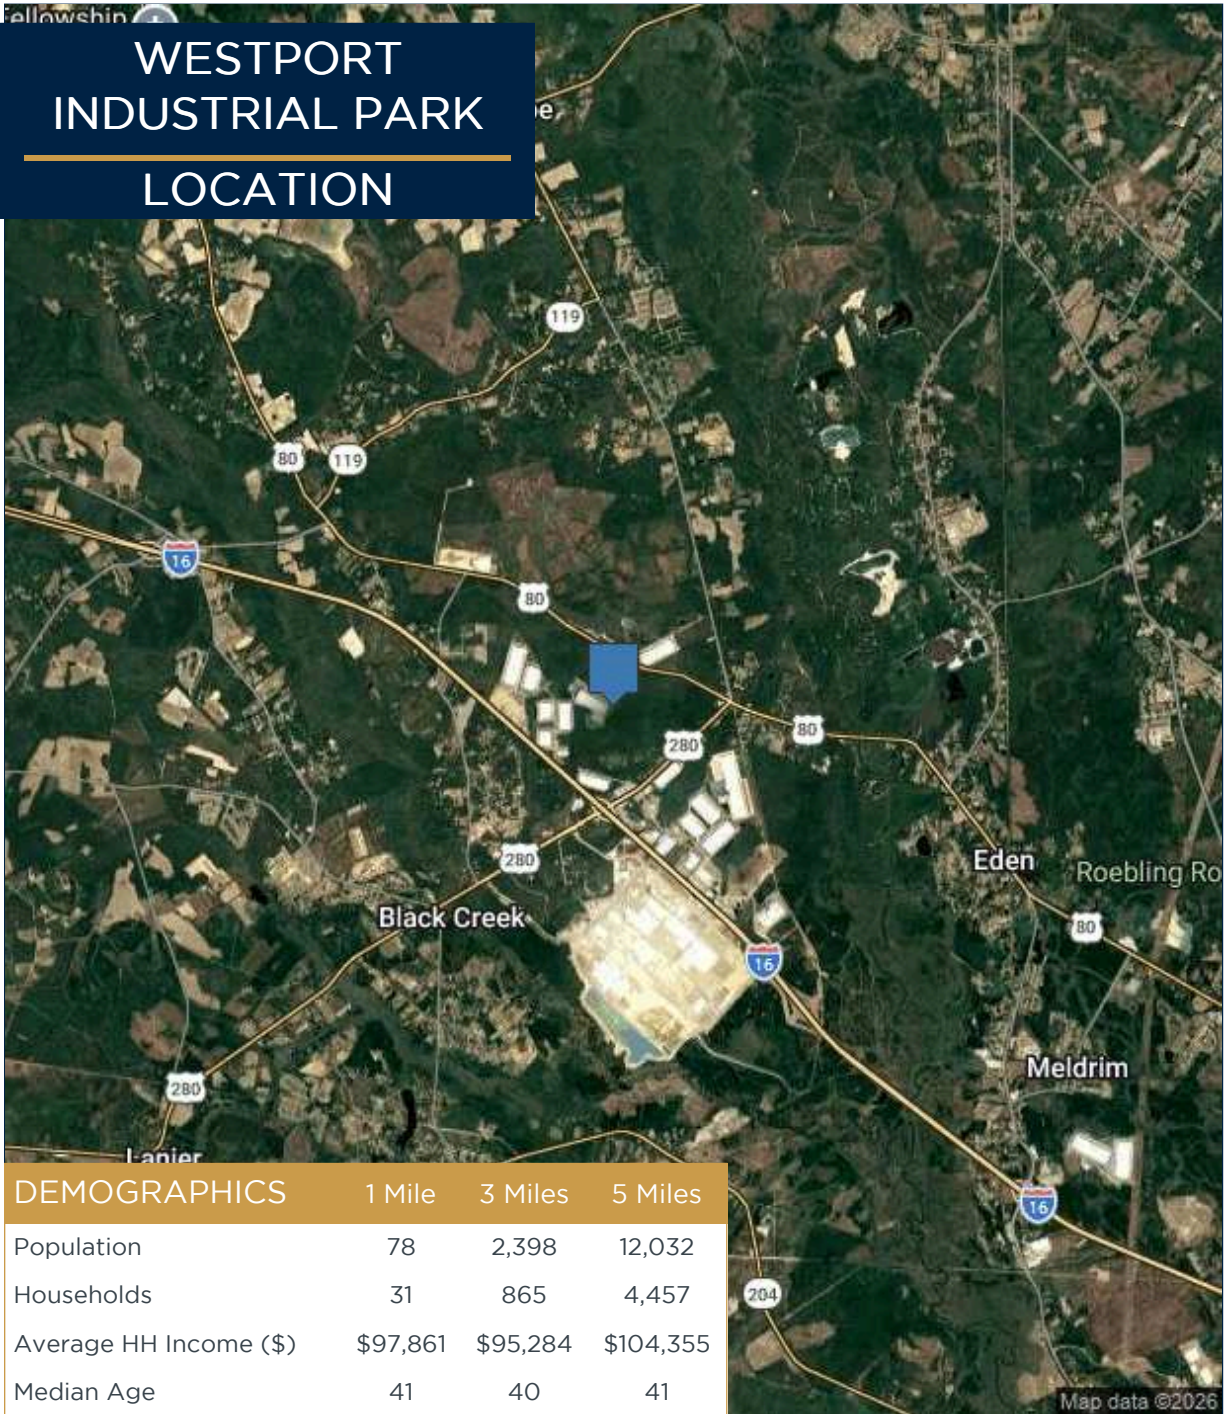

WESTPORT INDUSTRIAL PARK

Savannah | GA

WESTPORT INDUSTRIAL PARK LOCATION

Property Information:

WESTPORT
INDUSTRIAL PARK
TRADE AREA